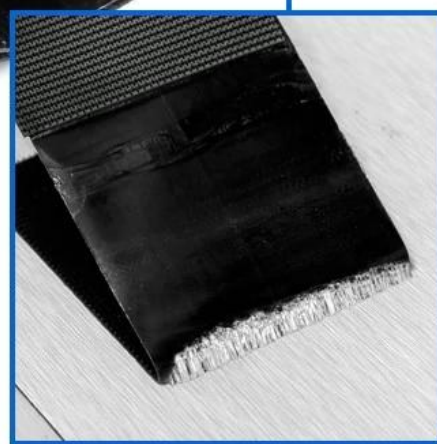

# STRONG ADHESION

The hook and the loop surface stick to each other, sticking firmly, not easy to pull apart

Injection hook

Dense loop

**DENSE LOOP**

***Injection hook***

***Fabric loop***

***Strong backed adhesive***

# ***NO TRACE STRONG HOOK AND LOOP***

Various specifications support customization

***Black***  
***5CM***

***White***  
***5CM***

***Black***  
***2.5CM***

***White***  
***2.5CM***