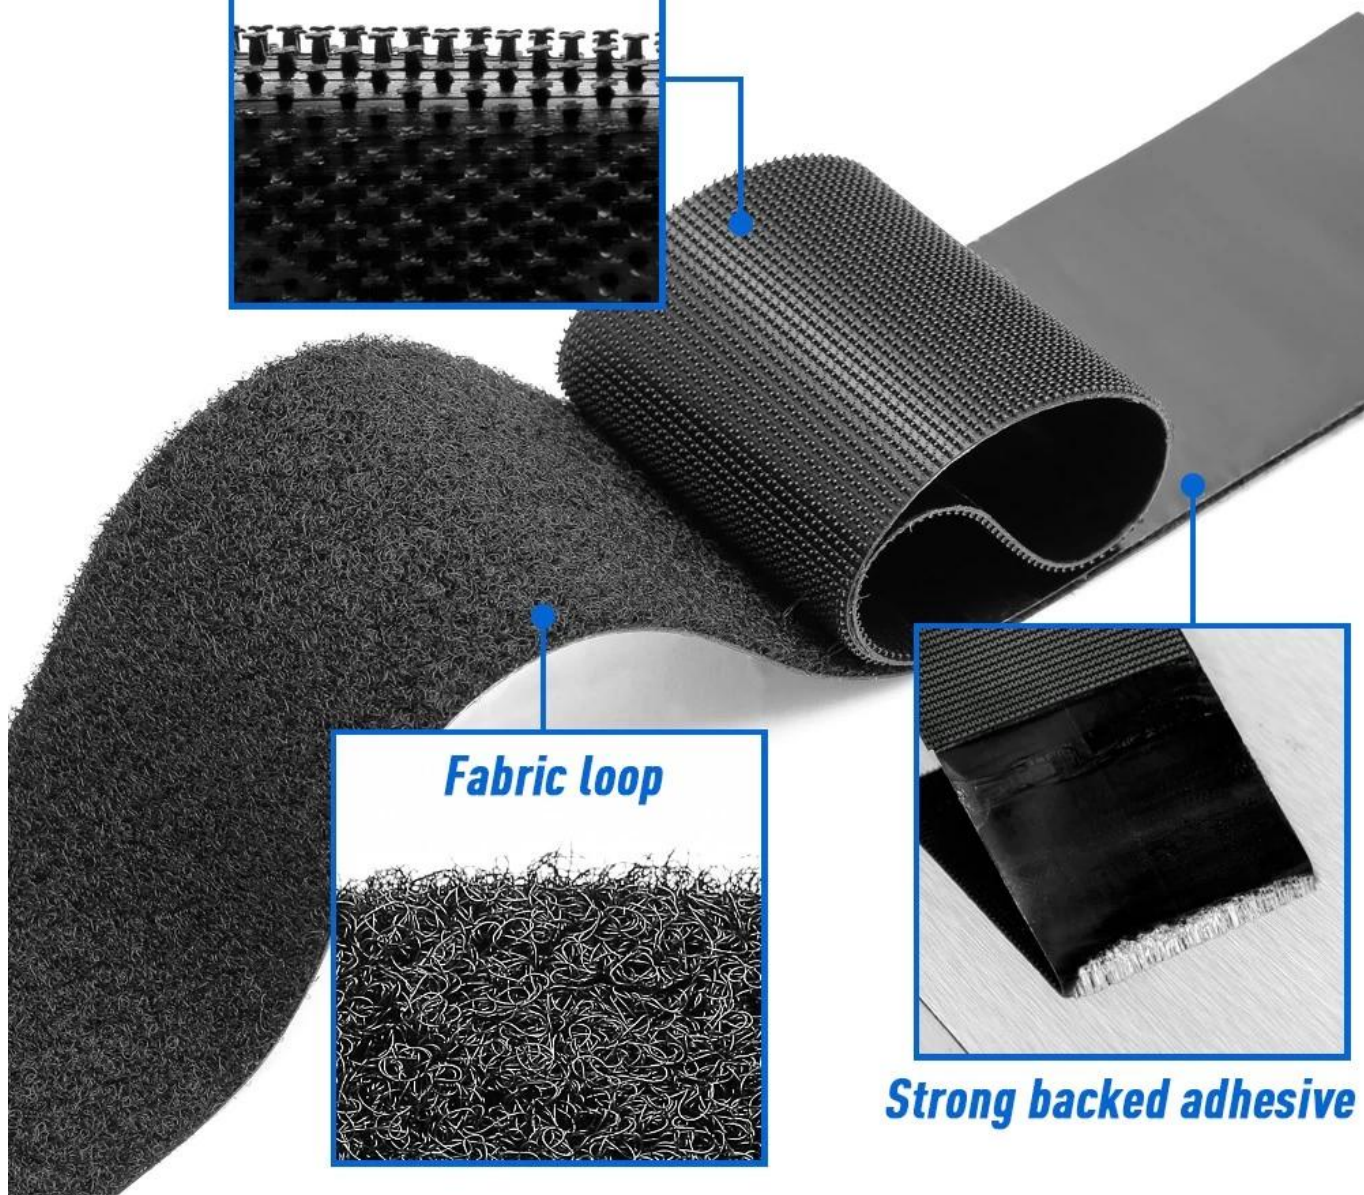

# STRONG ADHESION

The hook and the loop surface stick to each other, sticking firmly, not easy to pull apart

Injection hook

Dense loop

# TRANSPARENT FILM HOOK AND LOOP

No waste edge ( hook, loop and glue till all edges )

**RELEASE PAPER  
HOOK AND LOOP**

**VS**

**TRANSPARENT FILM  
HOOK AND LOOP**

**HOOK TAPE**

**LOOP TAPE**

**INJECTION  
HOOK TAPE**

**DENSE LOOP**

***Injection hook***

***Fabric loop***

***Strong backed adhesive***

# ***NO TRACE STRONG HOOK AND LOOP***

Various specifications support customization

***Black***  
***5CM***

***White***  
***5CM***

***Black***  
***2.5CM***

***White***  
***2.5CM***