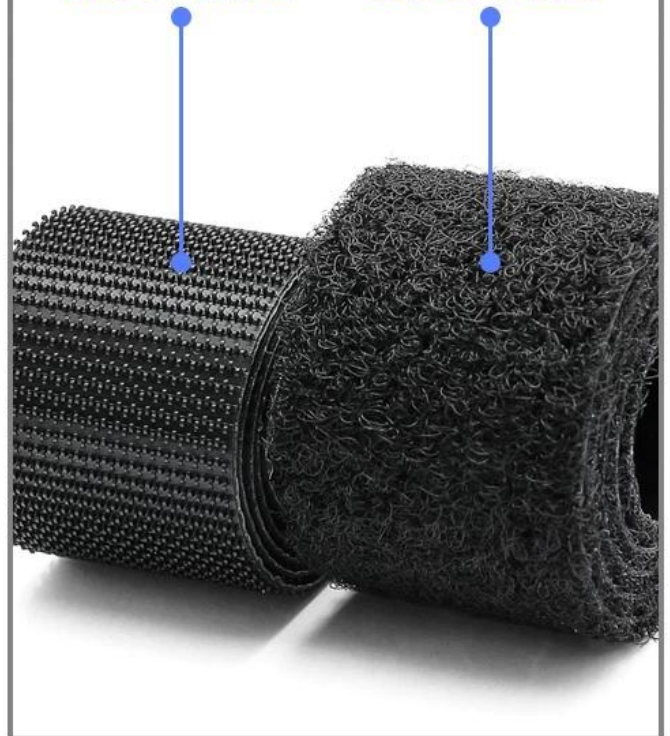

# STRONG ADHESION

The hook and the loop surface stick to each other, sticking firmly, not easy to pull apart

Injection hook

Dense loop

# TRANSPARENT FILM HOOK AND LOOP

No waste edge ( hook, loop and glue till all edges )

**RELEASE PAPER  
HOOK AND LOOP**

**VS**

**TRANSPARENT FILM  
HOOK AND LOOP**

**HOOK TAPE**

**LOOP TAPE**

**INJECTION  
HOOK TAPE**

**DENSE LOOP**

***Injection hook***

***Fabric loop***

***Strong backed adhesive***

# ***NO TRACE STRONG HOOK AND LOOP***

Various specifications support customization

***Black***  
***5CM***

***White***  
***5CM***

***Black***  
***2.5CM***

***White***  
***2.5CM***