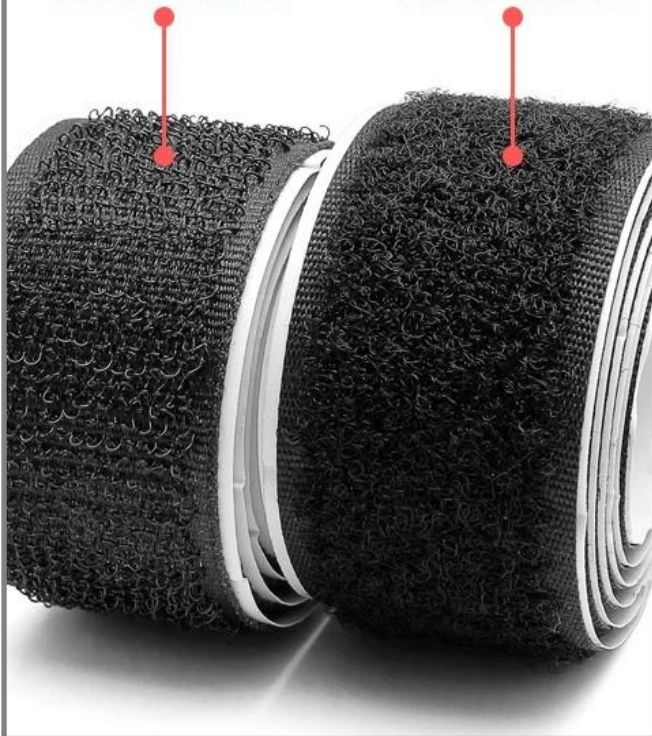

# STRONG ADHESION

The hook and the loop surface stick to each other, sticking firmly, not easy to pull apart

Injection hook

Dense loop

# TRANSPARENT FILM HOOK AND LOOP

No waste edge ( hook, loop and glue till all edges )

**RELEASE PAPER  
HOOK AND LOOP**

**VS**

**TRANSPARENT FILM  
HOOK AND LOOP**

**HOOK TAPE**

**LOOP TAPE**

**INJECTION  
HOOK TAPE**

**DENSE LOOP**

***Injection hook***

***Fabric loop***

***Strong backed adhesive***

# ***NO TRACE STRONG HOOK AND LOOP***

Various specifications support customization

***Black***  
***5CM***

***White***  
***5CM***

***Black***  
***2.5CM***

***White***  
***2.5CM***