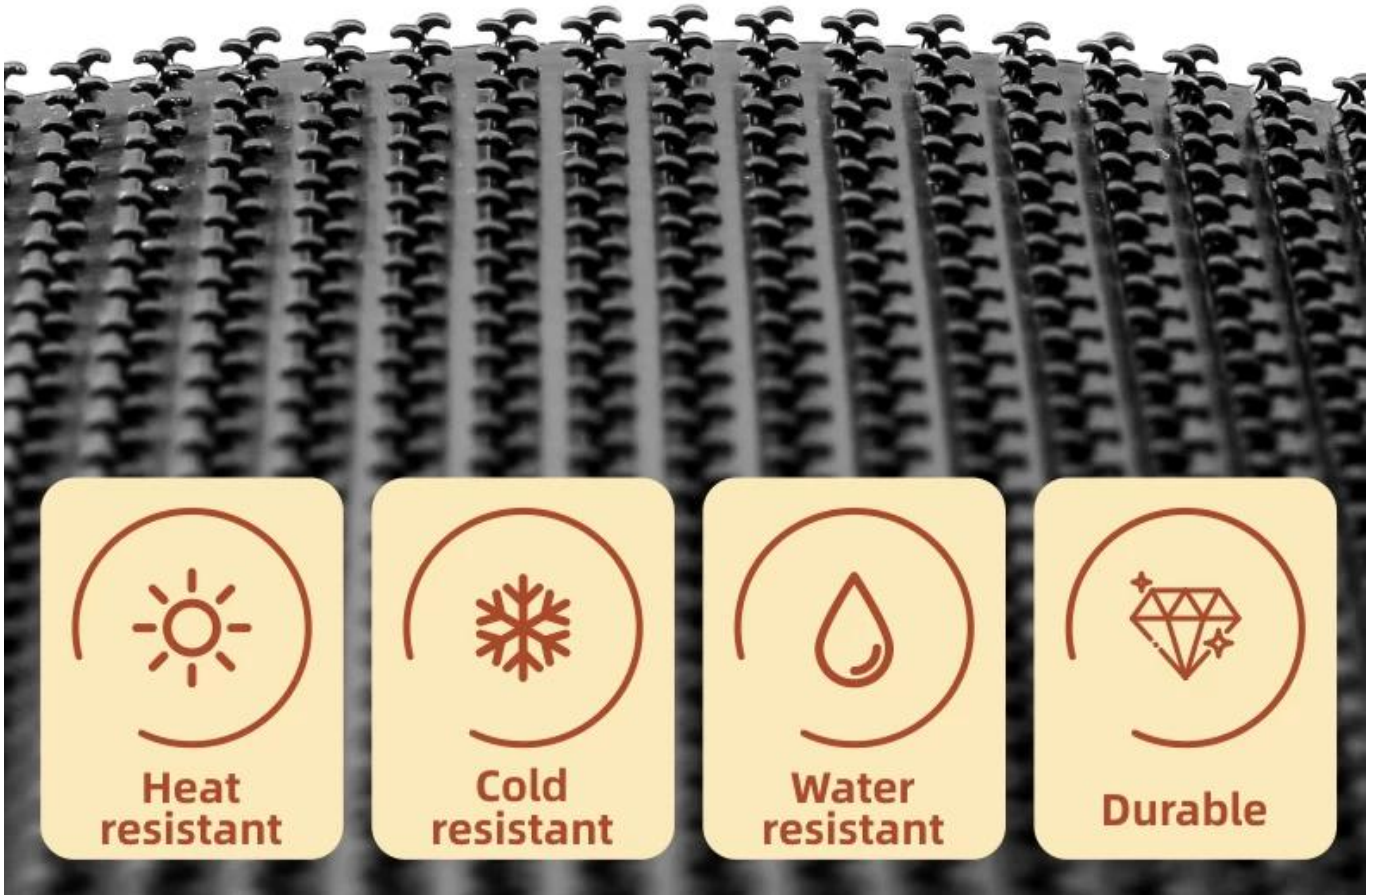

INJECTION HOOK

Patented injection of plastics from a complete mold, smooth surface with strong adhesive

All-in-one

High softness

Strong adhesive

STRICT MANUFACTURING PROCESS

High density Superior quality

Injection hook type

Dense and thick

HIGH DENSITY TWO-WAY HOOKS

Soft and orderly
Unbroken hook, skin-friendly

Heat
resistant

Cold
resistant

Water
resistant

Durable

- Authentic manufacturer
- Optimizing material
- Long-lived

You konw that?

There is **GOOD VISCOUS FORCE** only when the hook tape and loop tape **ATTACH WELL**

hook side

#1 hook

#2 hook

#3 hook

#4 hook

sew-on hook