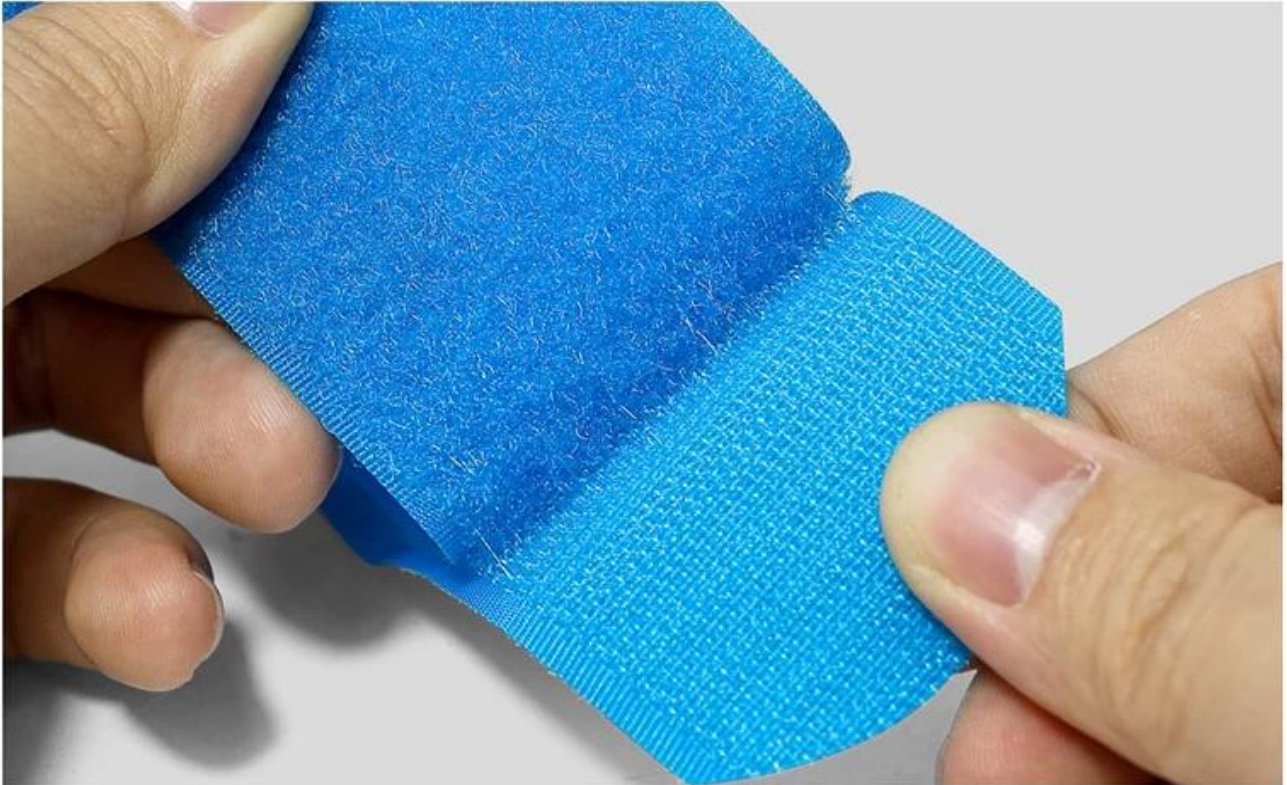

# CAN SPLIT USE

The two are used together with a cross pack, it can be tied horizontally or vertically

**RUBBER BUCKLE STYLE**

Iron clasp style and rubber buckle style can be customized  
It can be adjusted according to your requirement  
not easy to deform and break

# LUGGAGE STRAP

Reinforce the luggage / avoid tear

# TOP QUALITY NYLON HOOK AND LOOP STRAP

Abrasion resistant material, not easy to deformation or fracture  
bright color, durable

## COLOR, MATERIAL AND LENGTH CAN BE CUSTOMIZED

Different materials can be matched with different buttons and colors, can be customized according to your actual requirements