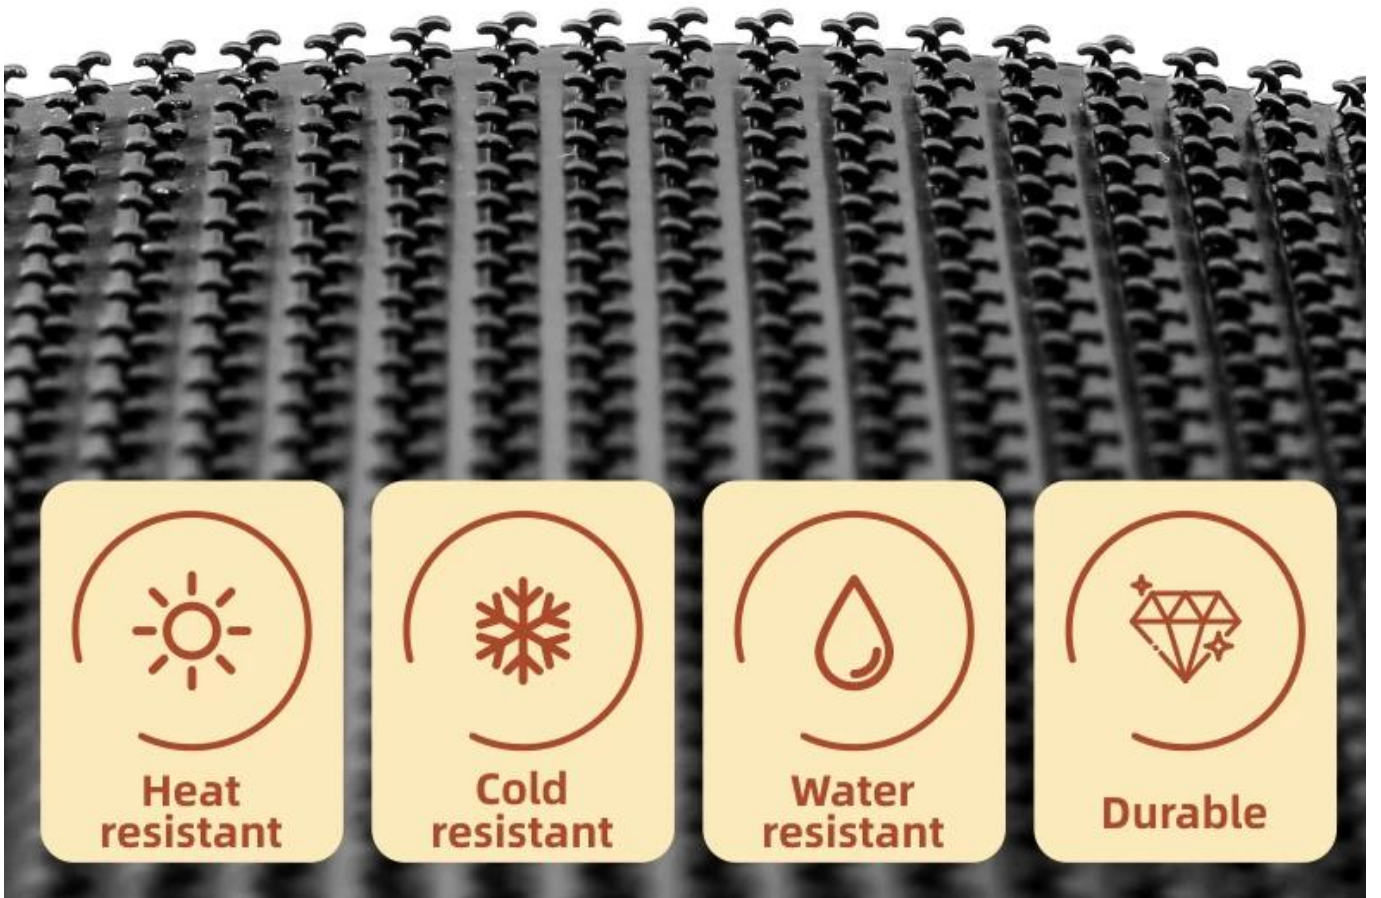

INJECTION HOOK

Patented injection of plastics from a complete mold, smooth surface with strong adhesive

All-in-one

High softness

Strong adhesive

STRICT MANUFACTURING PROCESS

High density Superior quality

Injection hook type

Dense and thick

HIGH DENSITY TWO-WAY HOOKS

Soft and orderly
Unbroken hook, skin-friendly

Heat
resistant

Cold
resistant

Water
resistant

Durable

You konw that?

There is **GOOD VISCOUS FORCE** only when the hook tape and loop tape **ATTACH WELL**

hook side

#1 hook

#2 hook

#3 hook

#4 hook

sew-on hook

mushroom hook