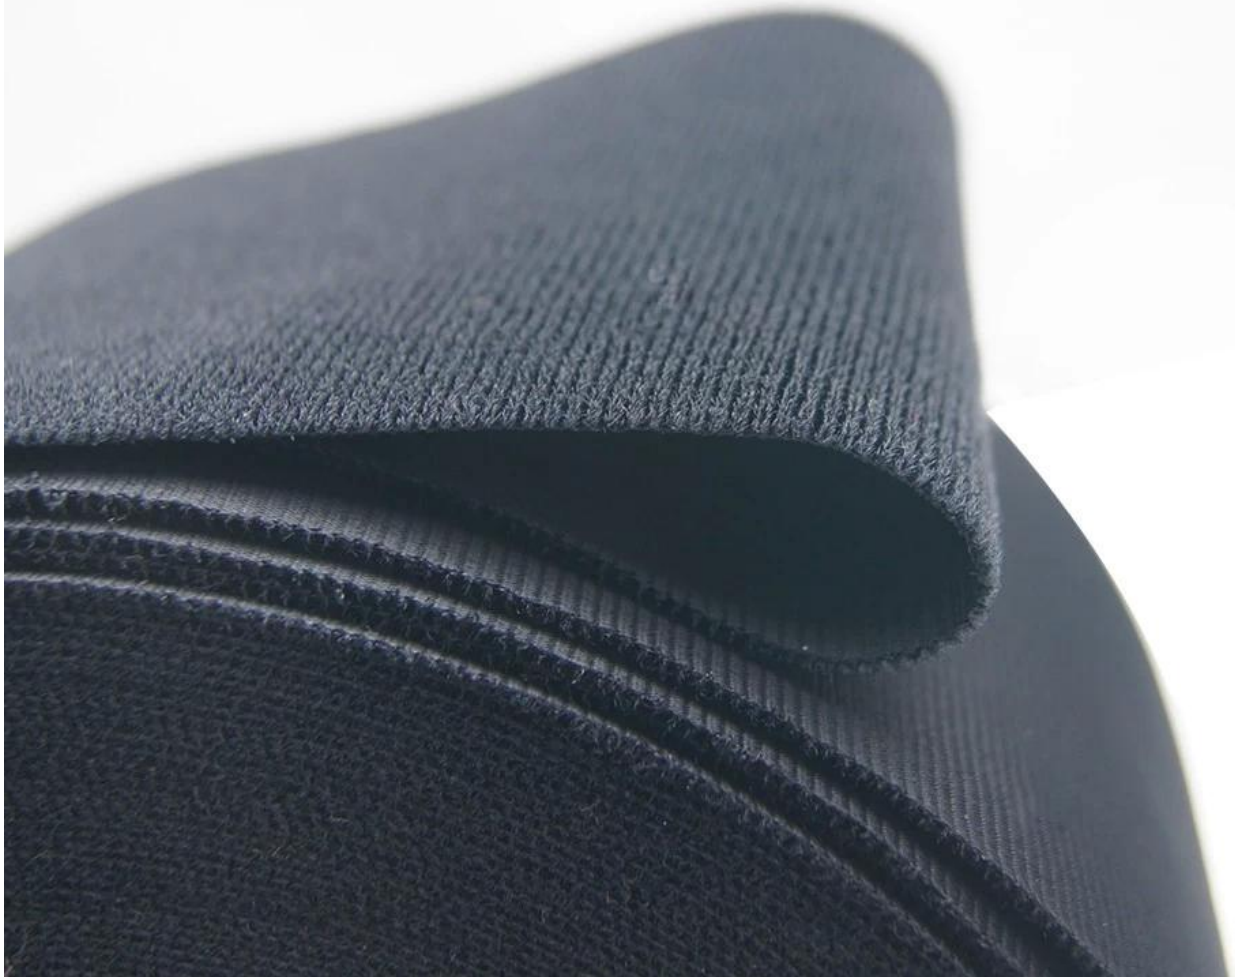

baby soft loop

custom color
/width is
available

regular length 50 yard /roll,customized length is available

B-LANCE

Информация о компании

We have 5000m²factory, our own factory
The REAL STRENGTH is to show the true face to you