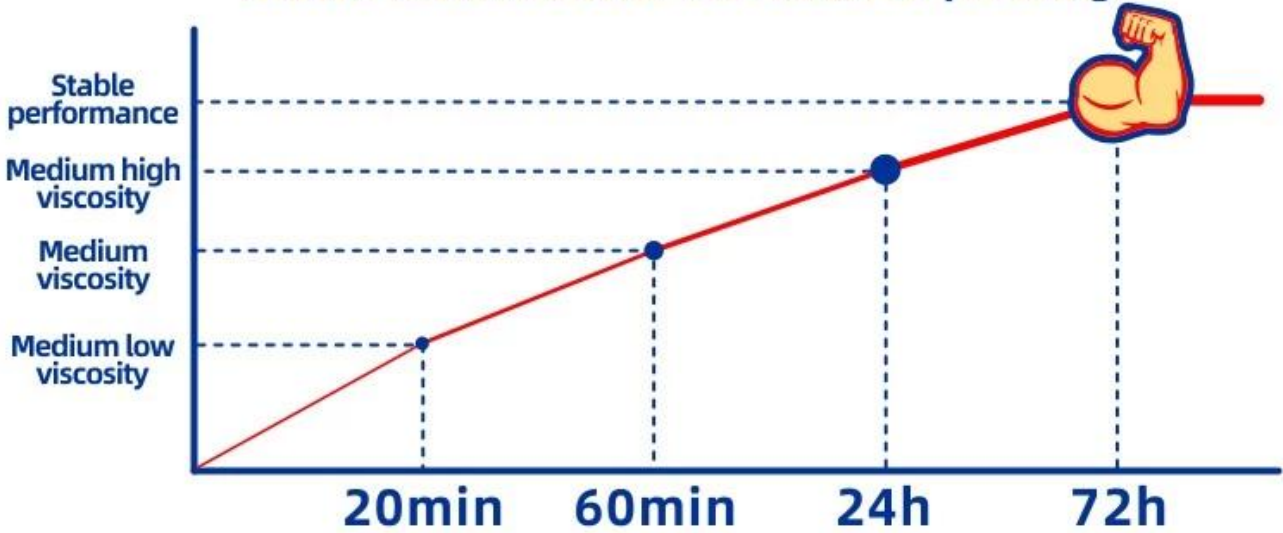

# TIPS

Better results after 72 hours of pasting

Welcome to take the free samples to test, compare the adhesion and evaluate & feel the strong adhesive force before place the order.

**STRONG ADHESIVE**

Various styles, new mould will be opened at your needs