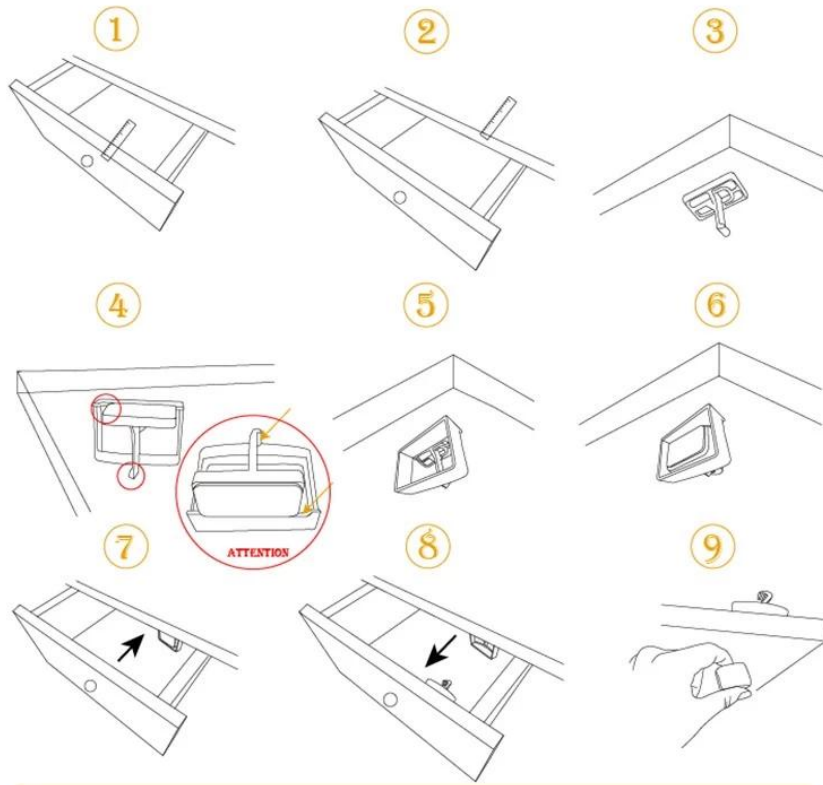

How To Use

easy to install, easy to use,
no damage to the walls

Attention