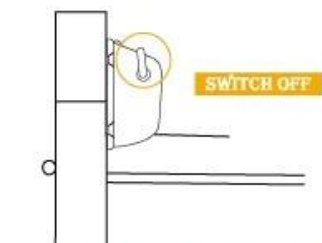

How to use

- The lock can be closed if you do not need it.