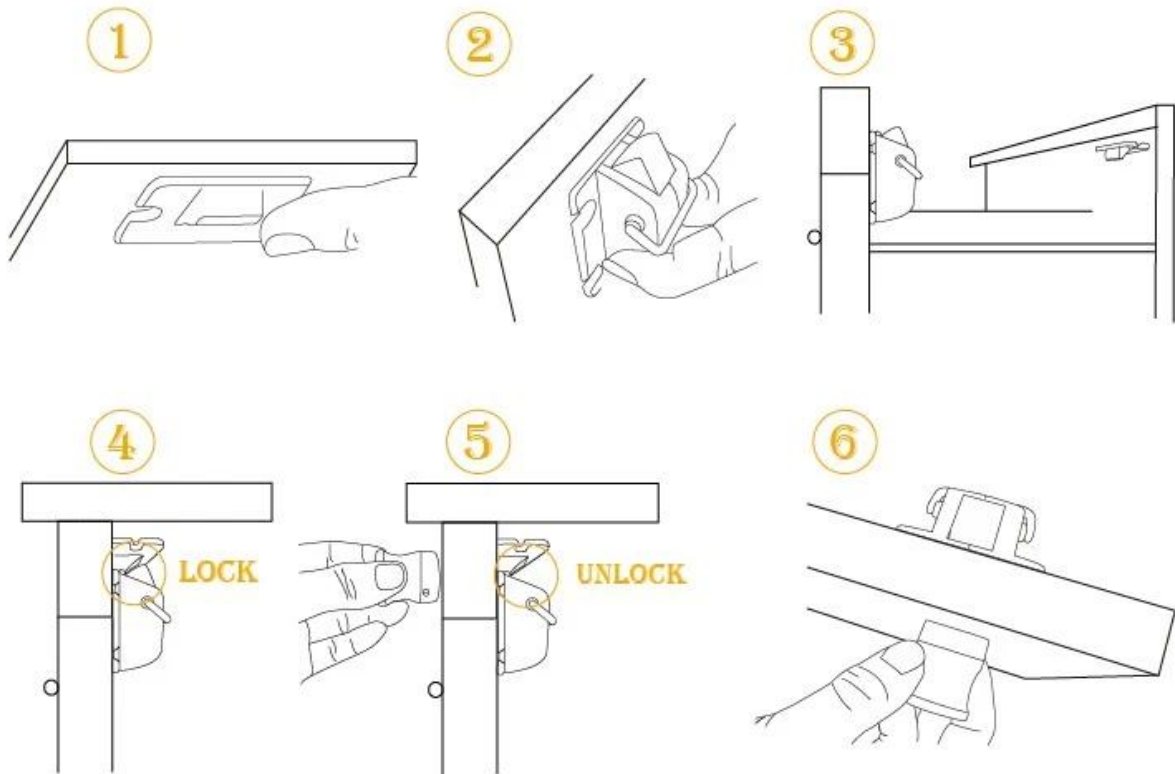

How to use

- The lock can be closed if you do not need it.