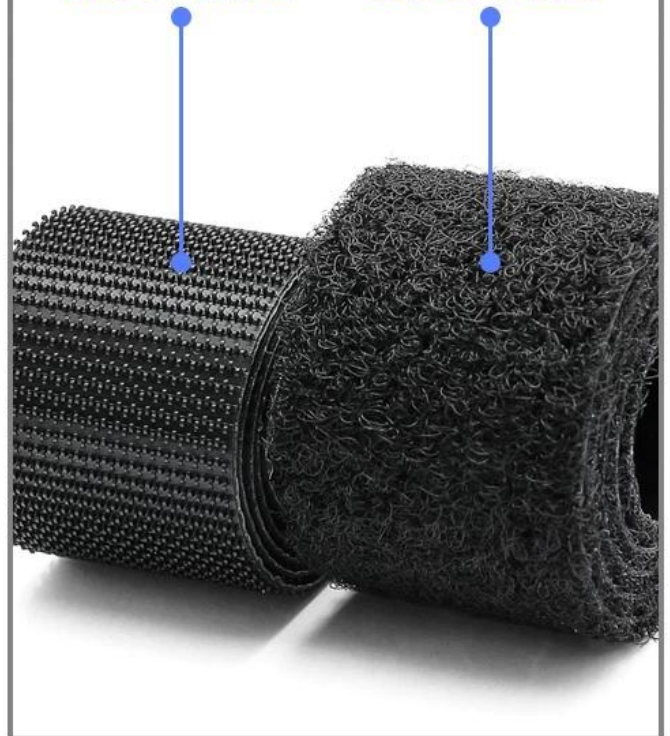

STRONG ADHESION

The hook and the loop surface stick to each other, sticking firmly, not easy to pull apart

Injection hook

Dense loop

TRANSPARENT FILM HOOK AND LOOP

No waste edge (hook, loop and glue till all edges)

**RELEASE PAPER
HOOK AND LOOP**

VS

**TRANSPARENT FILM
HOOK AND LOOP**

HOOK TAPE

LOOP TAPE

**INJECTION
HOOK TAPE**

DENSE LOOP

Injection hook

Fabric loop

Strong backed adhesive

NO TRACE STRONG HOOK AND LOOP

Various specifications support customization

Black
5CM

White
5CM

Black
2.5CM

White
2.5CM