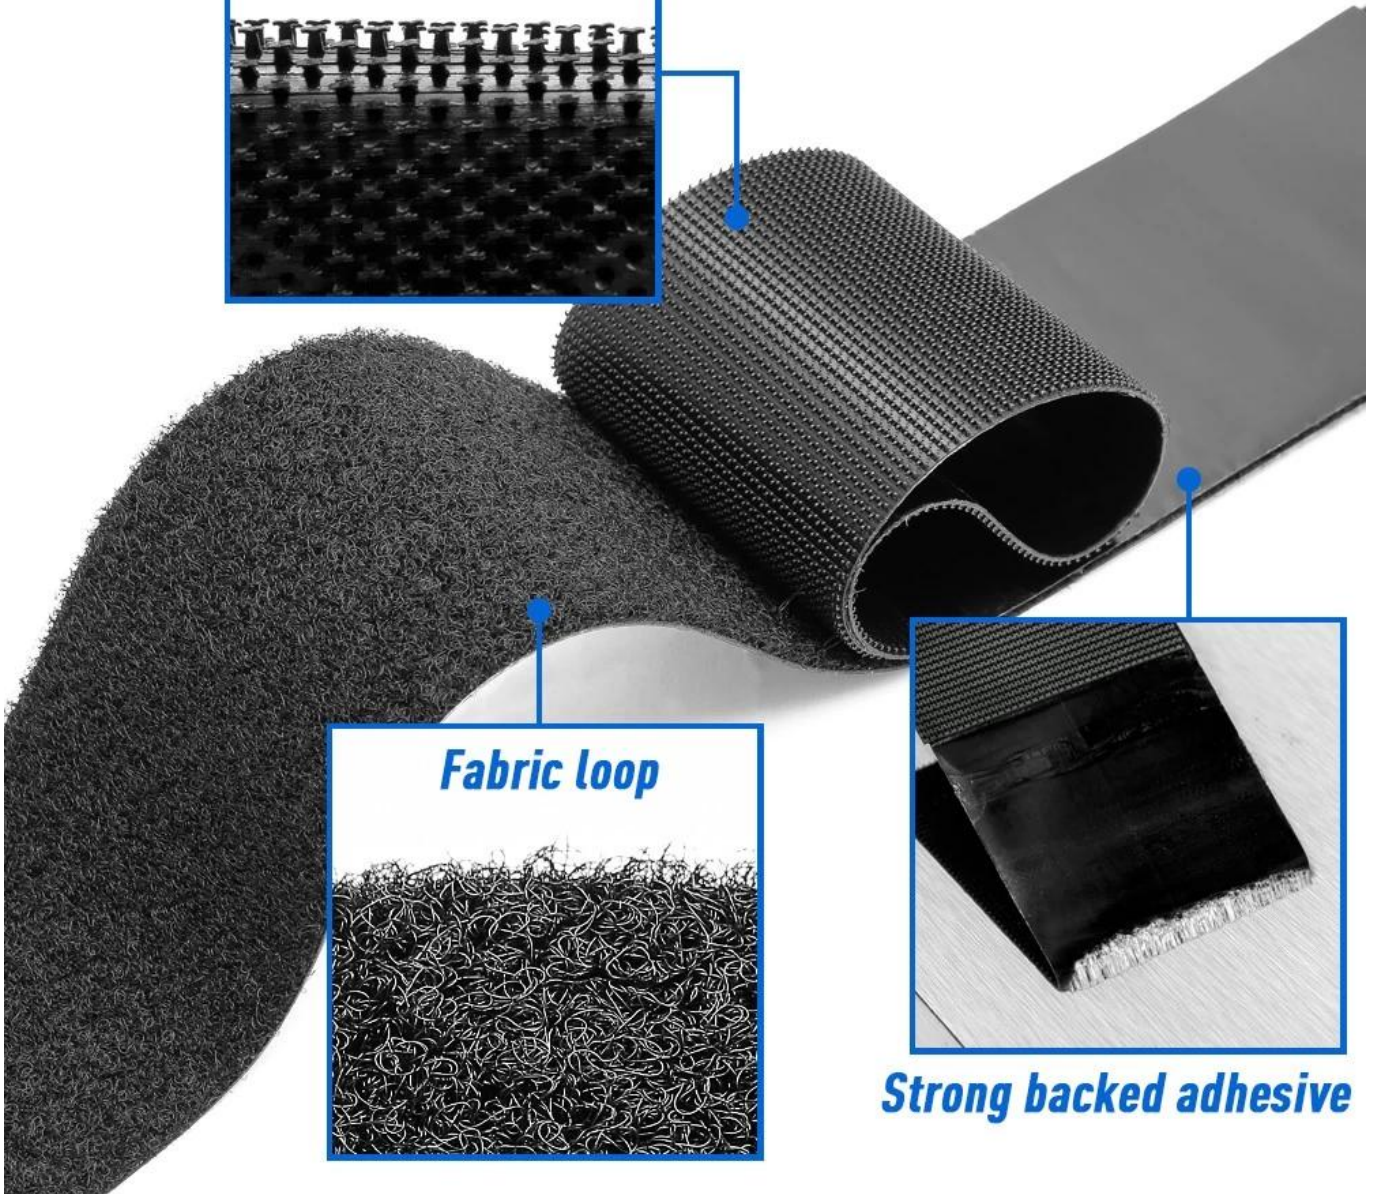

STRONG ADHESION

The hook and the loop surface stick to each other, sticking firmly, not easy to pull apart

Injection hook

Dense loop

TRANSPARENT FILM HOOK AND LOOP

No waste edge (hook, loop and glue till all edges)

**RELEASE PAPER
HOOK AND LOOP**

VS

**TRANSPARENT FILM
HOOK AND LOOP**

HOOK TAPE

LOOP TAPE

**INJECTION
HOOK TAPE**

DENSE LOOP

Injection hook

Fabric loop

Strong backed adhesive

NO TRACE STRONG HOOK AND LOOP

Various specifications support customization

Black
5CM

White
5CM

Black
2.5CM

White
2.5CM