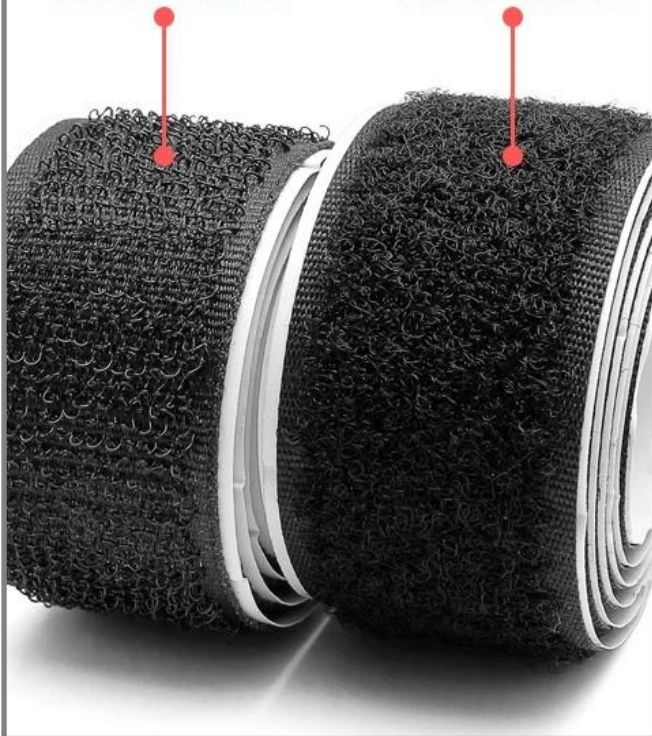

STRONG ADHESION

The hook and the loop surface stick to each other, sticking firmly, not easy to pull apart

Injection hook

Dense loop

TRANSPARENT FILM HOOK AND LOOP

No waste edge (hook, loop and glue till all edges)

**RELEASE PAPER
HOOK AND LOOP**

VS

**TRANSPARENT FILM
HOOK AND LOOP**

HOOK TAPE

LOOP TAPE

**INJECTION
HOOK TAPE**

DENSE LOOP

Injection hook

Fabric loop

Strong backed adhesive

NO TRACE STRONG HOOK AND LOOP

Various specifications support customization

Black
5CM

White
5CM

Black
2.5CM

White
2.5CM