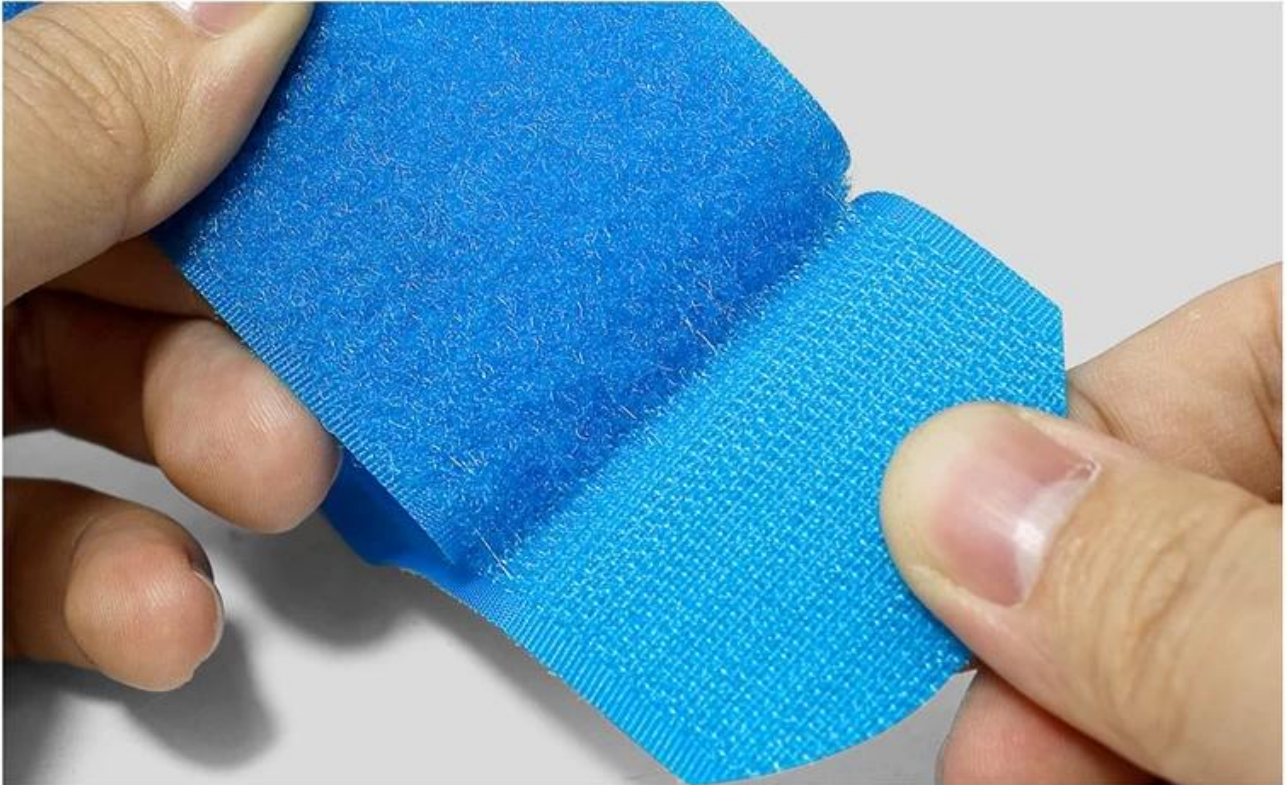

WIDELY USED

CAN SPLIT USE

The two are used together with a cross pack, it can be tied horizontally or vertically

RUBBER BUCKLE STYLE

Iron clasp style and rubber buckle style can be customized
It can be adjusted according to your requirement
not easy to deform and break

IRON CLASP STYLE

Rubber buckle style/Iron clasp style

LUGGAGE STRAP

Reinforce the luggage / avoid tear

TOP QUALITY NYLON HOOK AND LOOP STRAP

Abrasion resistant material, not easy to deformation or fracture
bright color, durable

LENGTH ADJUSTABLE BUCKLE

Luggage strap for 20-34 inch luggage

COLOR, MATERIAL AND LENGTH CAN BE CUSTOMIZED

Different materials can be matched with different buttons and colors, can be customized according to your actual requirements