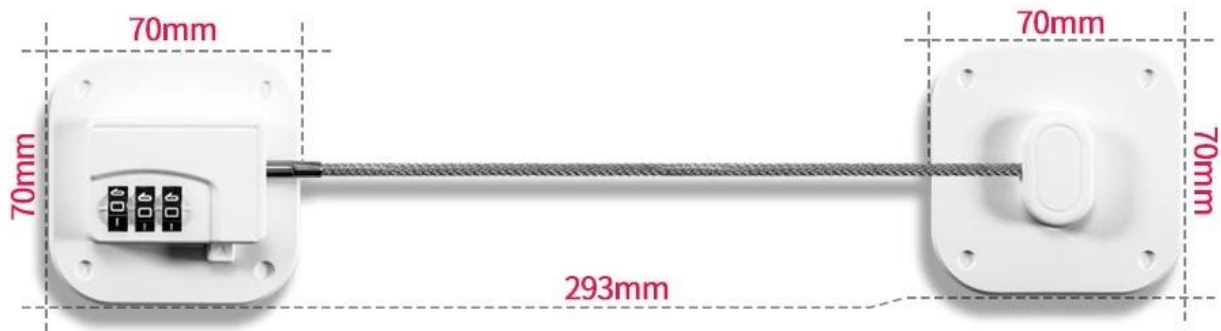

Refrigerator Lock with Combination

Product Detail

Name	Child Safety Refrigerator Lock
Material	ABS+metal
Color	White
Size	293*70mm
Sample	Available
MOQ	50 sets
Package	Poly bag, PE bag, blister card,or other

The refrigerator Lock made of High-strength steel wires and high quality combination lock, Simple and efficient to use, It can be opened immediately with the correct combination. It can instantly stick to fridge, not require drilling or screws. Our fridge door lock is not only suitable for freezer but also works great as cabinet lock, oven lock, and tool chest lock; can be used on side by side refrigerators and drawers. It can solve your problems well, let your baby stay away from harmful substances and more food. As [China refrigerator lock with combination supplier](#), our vision is that good product quality can bring good experience to customers.