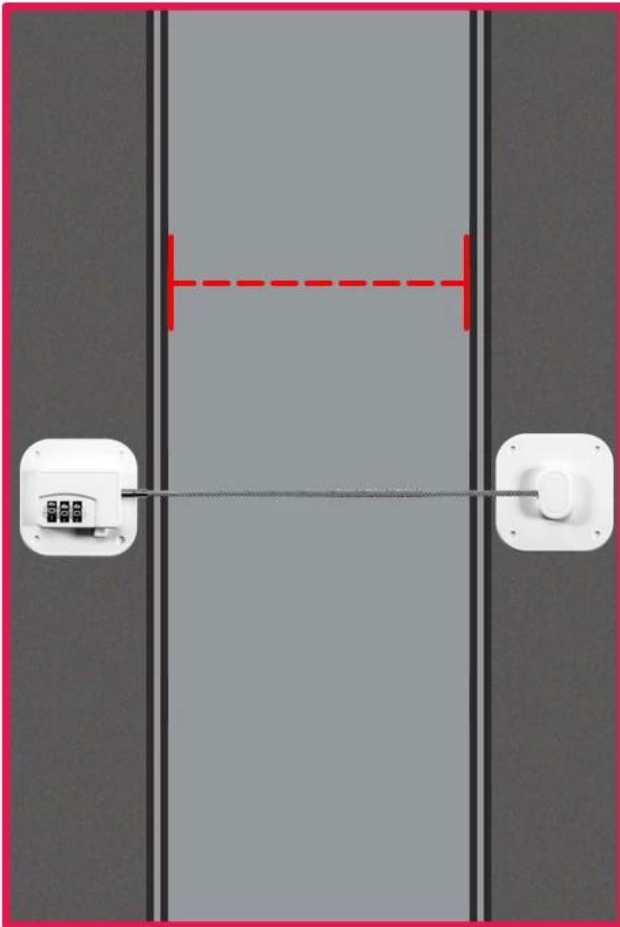

Refrigerator Lock with Combination

Product Detail

Name	Child Safety Refrigerator Lock
Material	ABS+metal
Color	White
Size	293*70mm
Sample	Available
MOQ	50 sets
Package	Poly bag, PE bag, blister card,or other

Out-opening window

In-opening window

Sliding windows

SUITABLE FOR ALL KINDS OF WINDOWS

Password lock

MULTIPURPOSE

Easy installation, firm and durable, effectively preventing children and babies from opening doors, windows and cabinet doors

WINDOW OPENING SIZE IS USER-DECIDED

window opening size depends on the installation position
The larger the stagger distance, the smaller the window opening space

Alignment positioning
makes biggest opening size