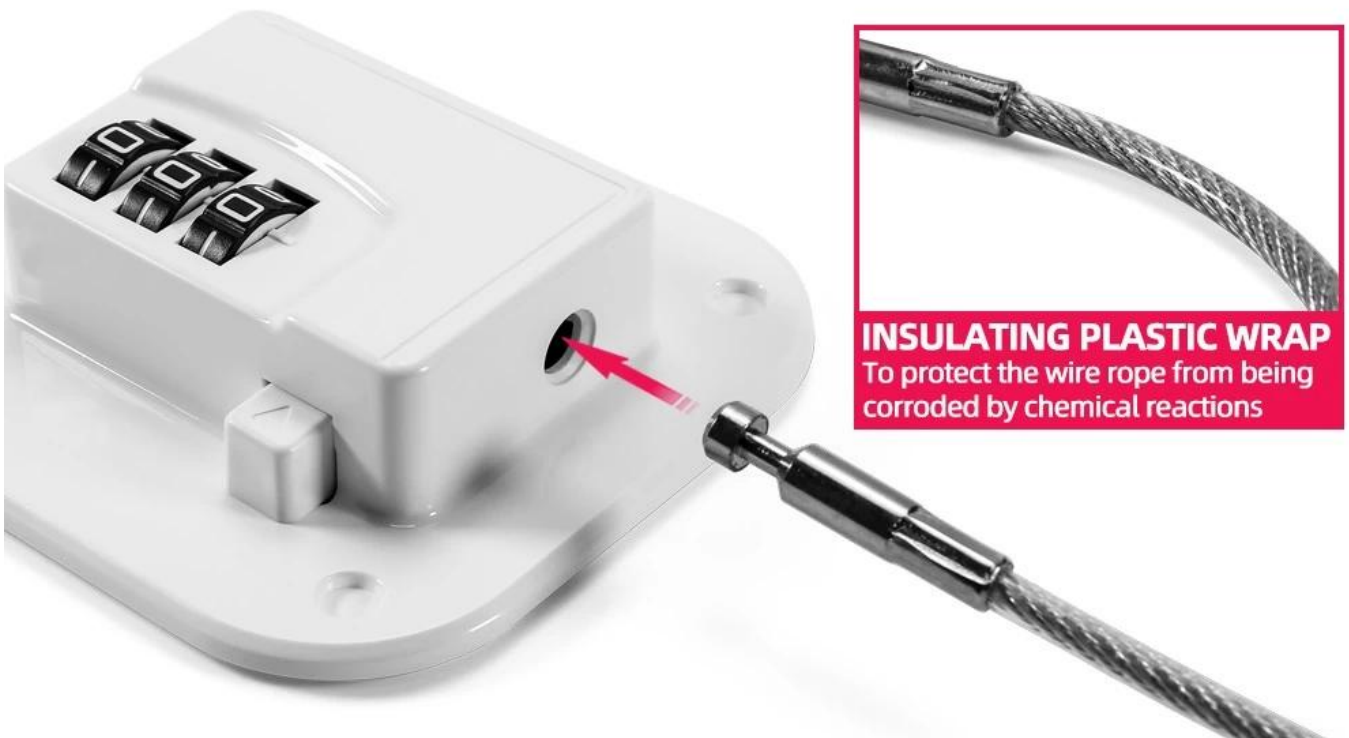

The refrigerator Lock made of High-strength steel wires and high quality combination lock, Simple and efficient to use, It can be opened immediately with the correct combination. It can instantly stick to fridge, not require drilling or screws. Our fridge door lock is not only suitable for freezer but also works great as cabinet lock, oven lock, and tool chest lock; can be used on side by side refrigerators and drawers. It can solve your problems well, let your baby stay away from harmful substances and more food. As [China refrigerator lock with combination supplier](#), our vision is that good product quality can bring good experience to customers.

STAINLESS STEEL LOCK

Firm and anti-rust stainless steel material

SMOOTH EDGES

More beautiful and thoughtful non-slip insulating rubber

MULTI-STRANDS WIRE ROPE WRAP

INSULATING PLASTIC WRAP
To protect the wire rope from being corroded by chemical reactions