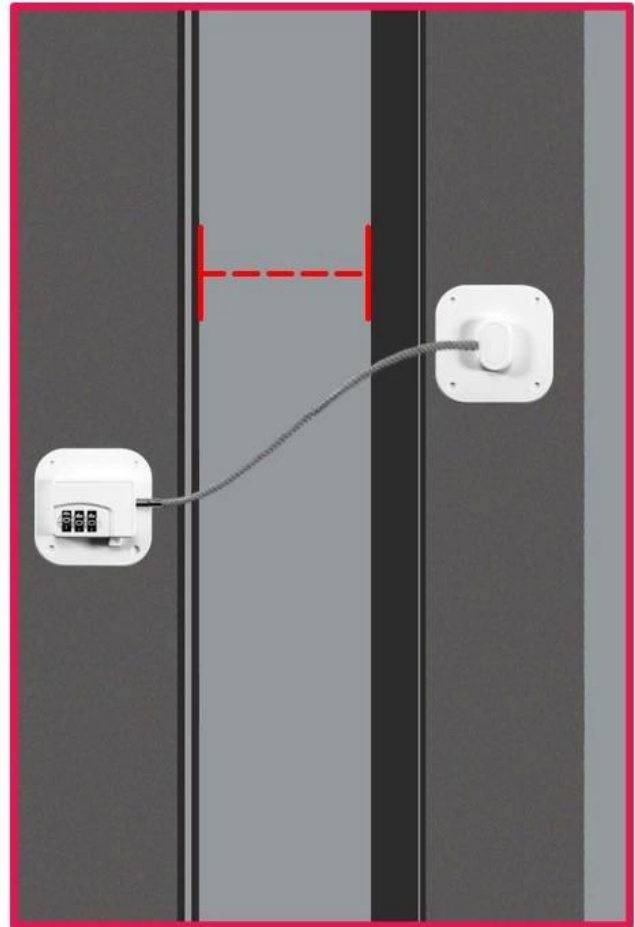

Refrigerator Lock with Combination

Product Detail

Name	Child Safety Refrigerator Lock
Material	ABS+metal
Color	White
Size	293*70mm
Sample	Available
MOQ	50 sets
Package	Poly bag, PE bag, blister card,or other

Out-opening window

In-opening window

Sliding windows

SUITABLE FOR ALL KINDS OF WINDOWS

Password lock

MULTIPURPOSE

Easy installation, firm and durable, effectively preventing children and babies from opening doors, windows and cabinet doors

WINDOW OPENING SIZE IS USER-DECIDED

window opening size depends on the installation position
The larger the stagger distance, the smaller the window opening space

Alignment positioning
makes biggest opening size