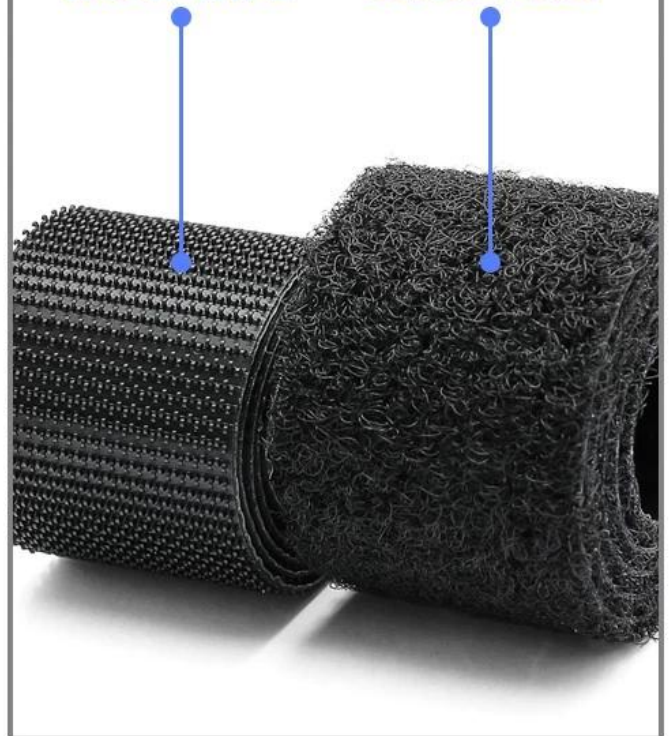

STRONG ADHESION

The hook and the loop surface stick to each other, sticking firmly, not easy to pull apart

Injection hook

Dense loop

TRANSPARENT FILM HOOK AND LOOP

No waste edge (hook, loop and glue till all edges)

**RELEASE PAPER
HOOK AND LOOP**

V S

**TRANSPARENT FILM
HOOK AND LOOP**

HOOK TAPE

LOOP TAPE

**INJECTION
HOOK TAPE**

DENSE LOOP

Injection hook

Fabric loop

Strong backed adhesive

NO TRACE STRONG HOOK AND LOOP

Various specifications support customization

Black
5CM

White
5CM

Black
2.5CM

White
2.5CM