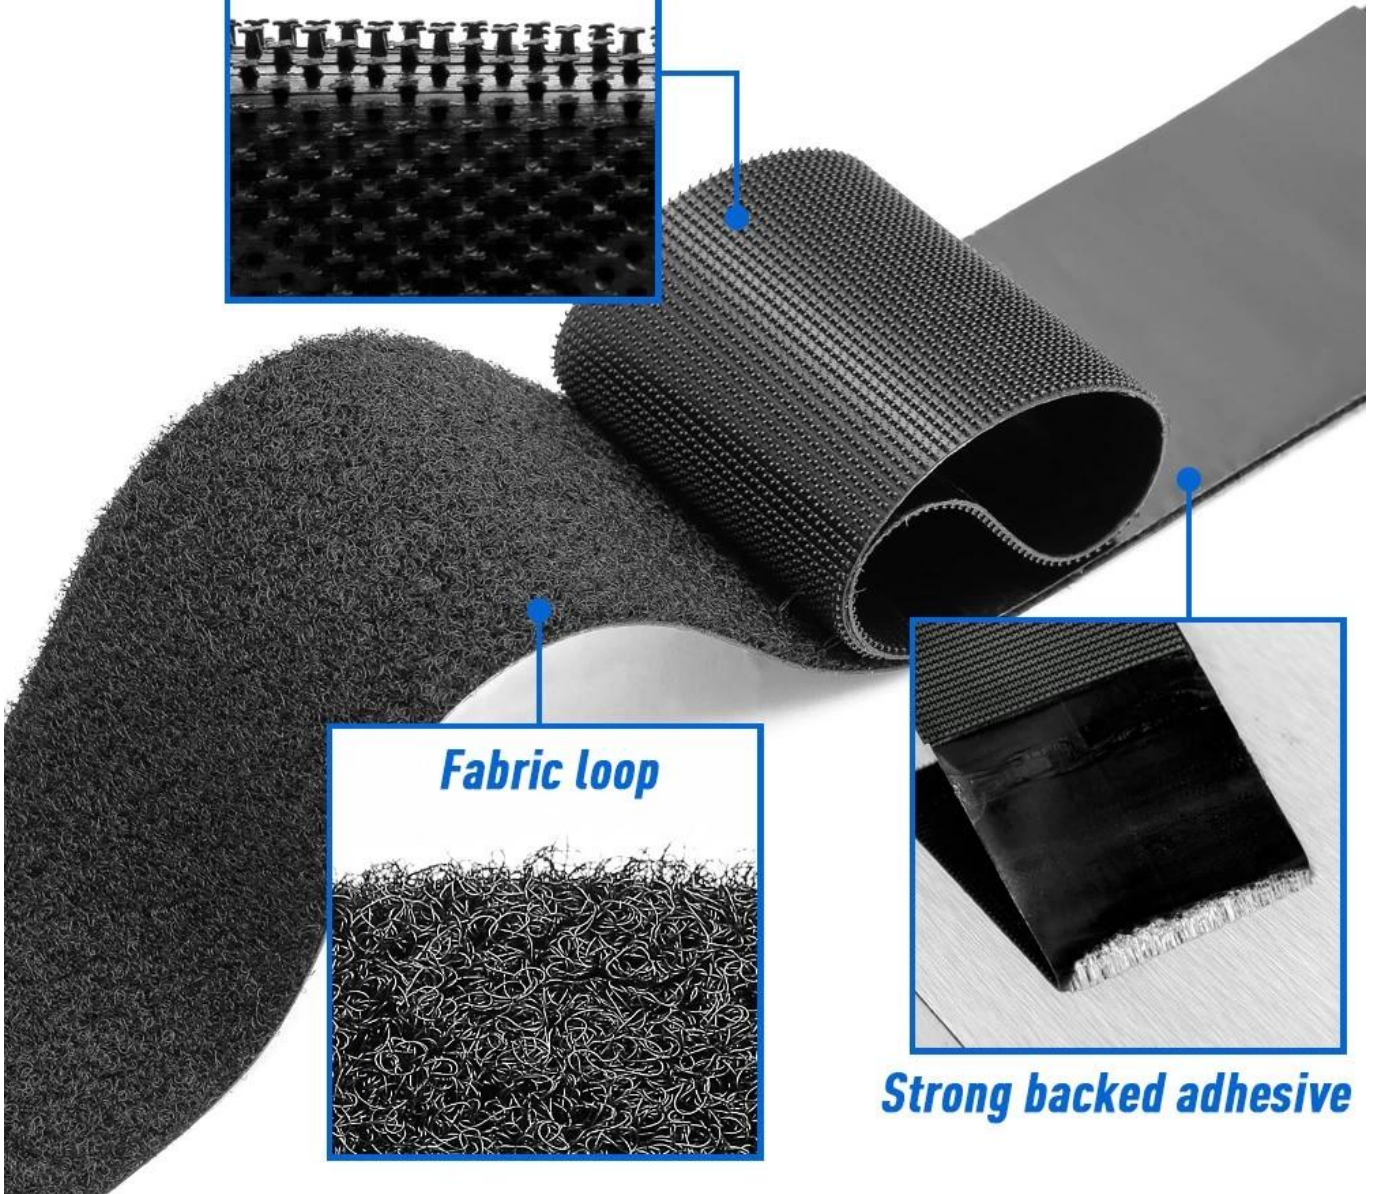

STRONG ADHESION

The hook and the loop surface stick to each other, sticking firmly, not easy to pull apart

Injection hook

Dense loop

TRANSPARENT FILM HOOK AND LOOP

No waste edge (hook, loop and glue till all edges)

**RELEASE PAPER
HOOK AND LOOP**

V S

**TRANSPARENT FILM
HOOK AND LOOP**

HOOK TAPE

LOOP TAPE

**INJECTION
HOOK TAPE**

DENSE LOOP

Injection hook

Fabric loop

Strong backed adhesive

NO TRACE STRONG HOOK AND LOOP

Various specifications support customization

Black
5CM

White
5CM

Black
2.5CM

White
2.5CM