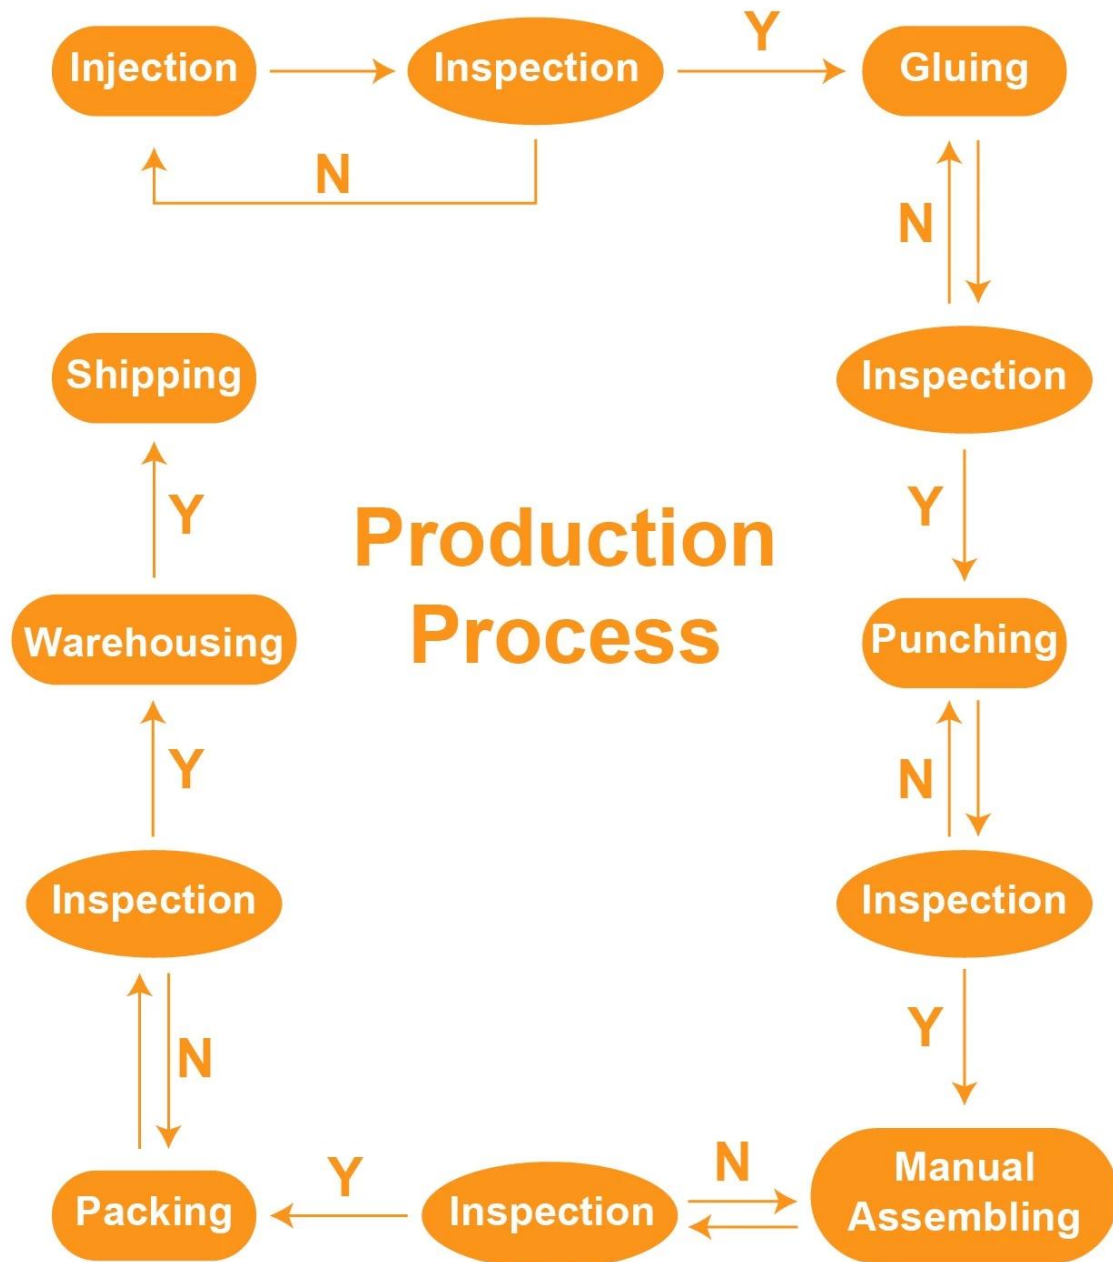

V: Hoe kan ik een monster krijgen?

A: Voorbeeld meestal verzonden per express door verzonden vracht. Gelieve te voorzien Uw uitdrukkelijke rekening nr.

Of u kunt de vrachtvergoeding vooraf betalen door Paypal, wij sturen een steekproef uit Zodra u uw betalingen heeft ontvangen

V: Kan je mijn eigen stijl doen?

A: Ja, wij zijn fabrikant, we kunnen schimmel openen voor aangepast ontwerp.

Over ons