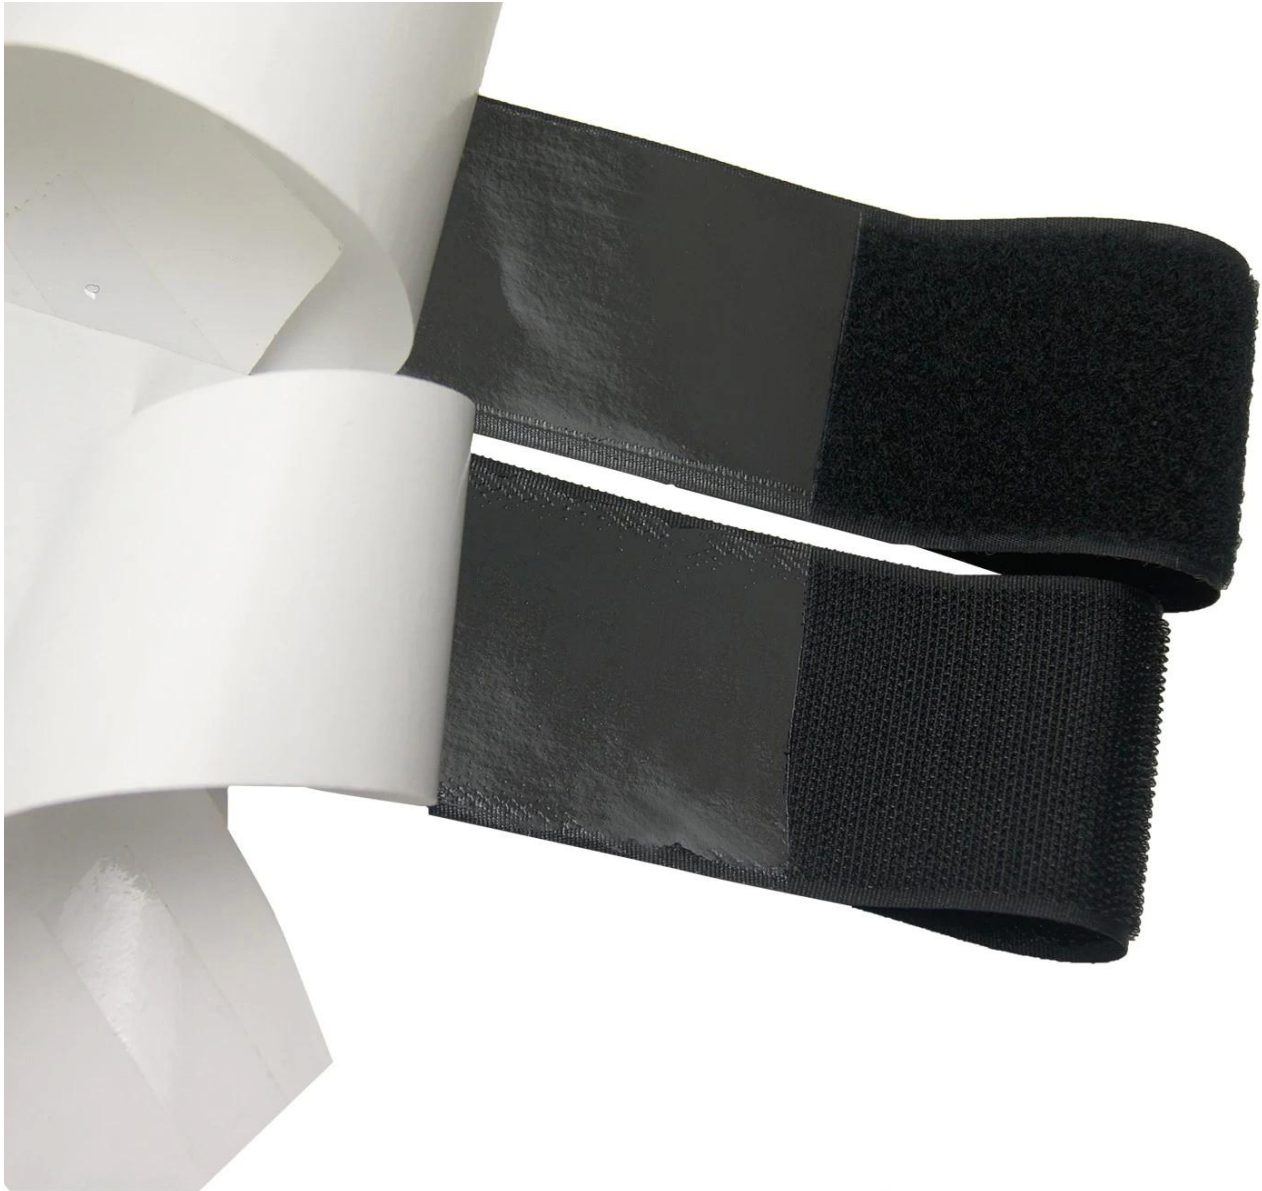

Zelfklevende haak en lijntape

WWW.BALANCE-CHINA.COM
WWW.BALANCE-CHINA.COM

durable

strong adhesive

high quality

FAQ

Q:How can i get your price?

A:Please tell us what product you need, item name, color, size, quantity, demands about the package .
We will sent our quotation to you ASAP.