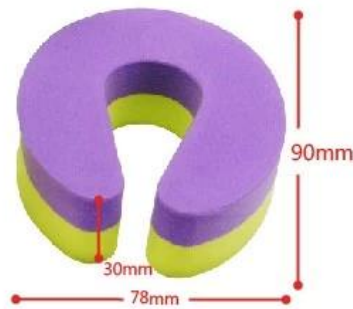

# SIZE

“C”type

“U”type

Thickening type

Standard type