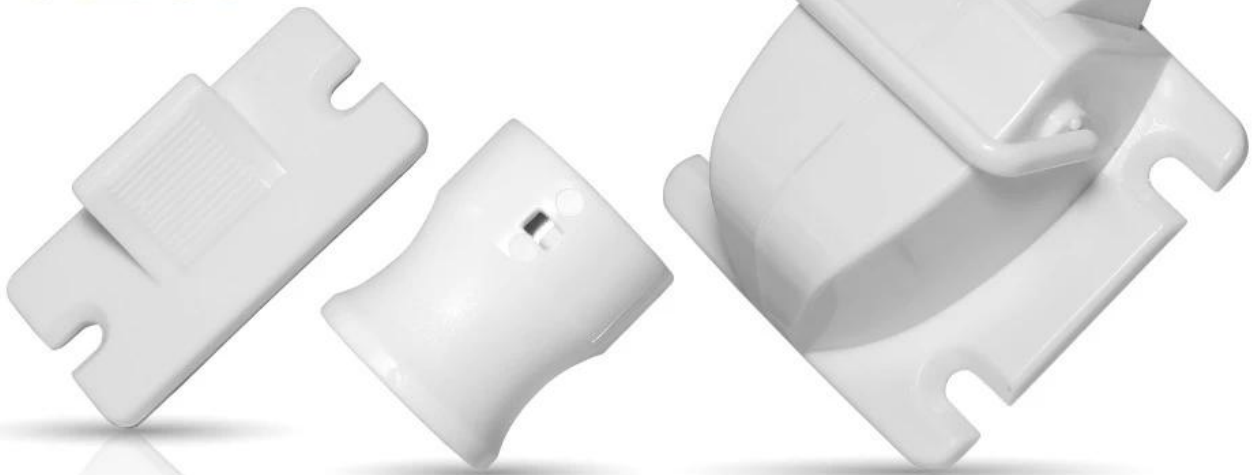

BALANCE

BABY MAGNETIC SAFETY LOCK

magnetic key design

invisible from outside

built-in installation

adhesives design

normally open

KEY

LOCK

VALVE

PRODUCT APPLICATION

Unit: millimeter

Installation aid:

This is a proprietary product developed independently.

paste with double side stickers easy and convenient operation

2 Installation Methods