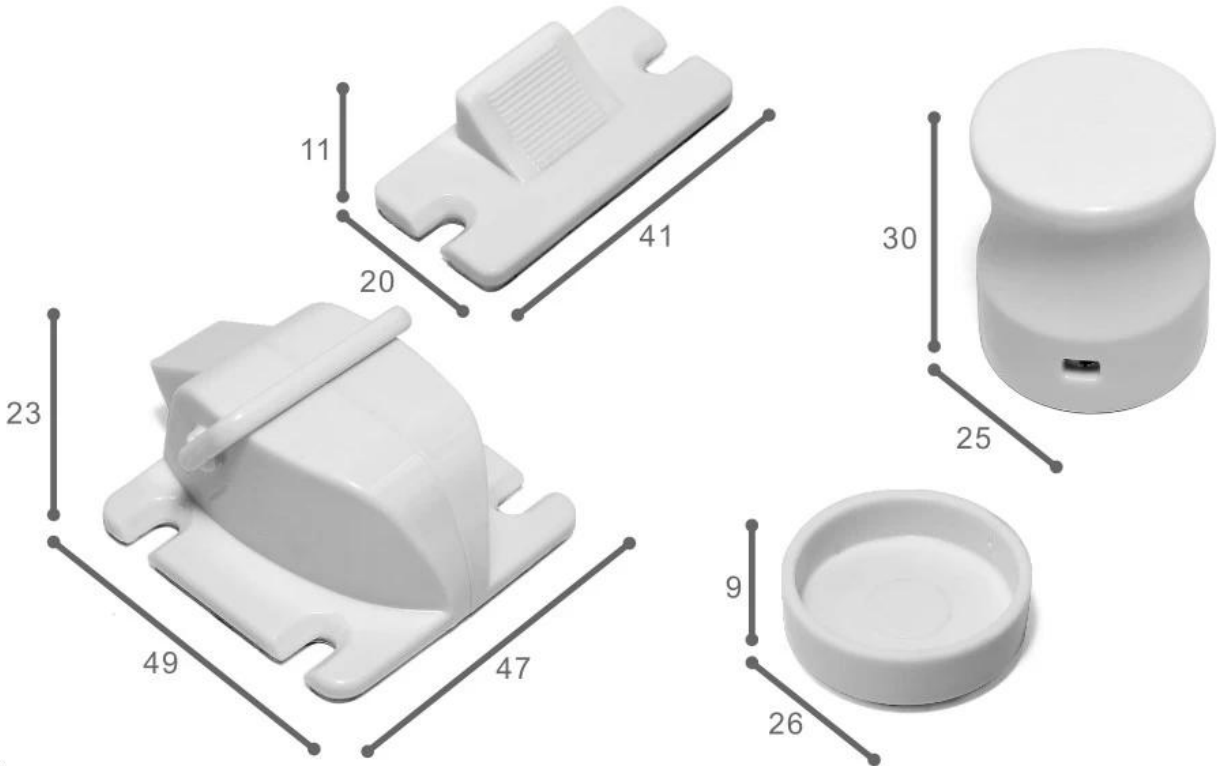

BALANCE

BABY MAGNETIC SAFETY LOCK

magnetic key design

invisible from outside

built-in installation

adhesives design

normally open

KEY

LOCK

VALVE

PRODUCT APPLICATION

Unit: millimeter

Installation aid:

This is a proprietary product developed independently.

paste with double side stickers easy and convenient operation

2 Installation Methods