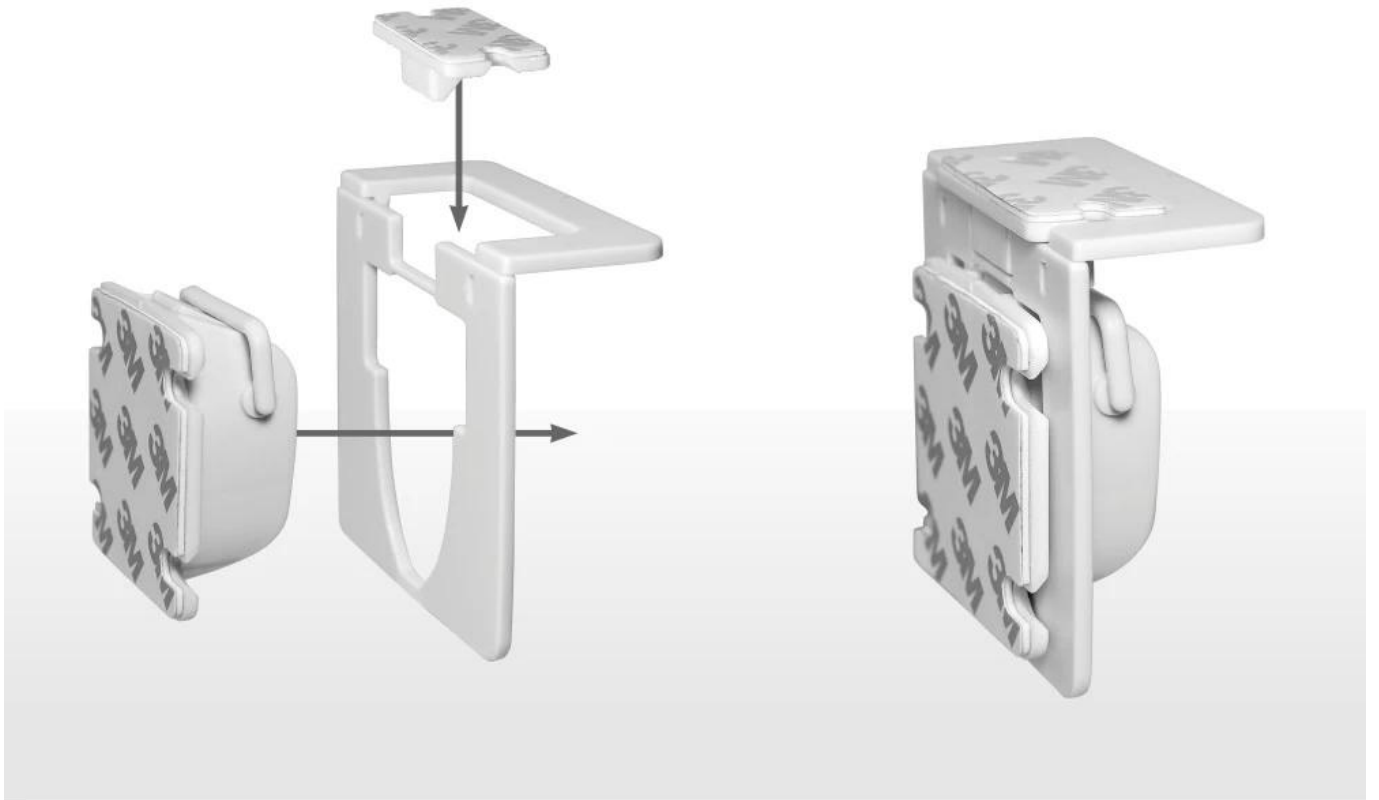

BALANCE

BABY MAGNETIC SAFETY LOCK

magnetic key design

invisible from outside

built-in installation

adhesives design

normally open

KEY

LOCK

VALVE

PRODUCT APPLICATION

Unit: millimeter

Installation aid:

This is a proprietary product developed independently.

paste with double side stickers easy and convenient operation

2 Installation Methods

install with screws make it much stronger

drawer

wardrobe

wine cabinets

cabinet

more

PRODUCT DETAILS

No. 1

No. 3

Widely Used

Can be installed at multiple angles, suitable for different parts of various furniture

No. 4

Normally Open

With a normally open function the baby is not at home and the drawer is free

Solve The Problem Of Traditional External Security Locks