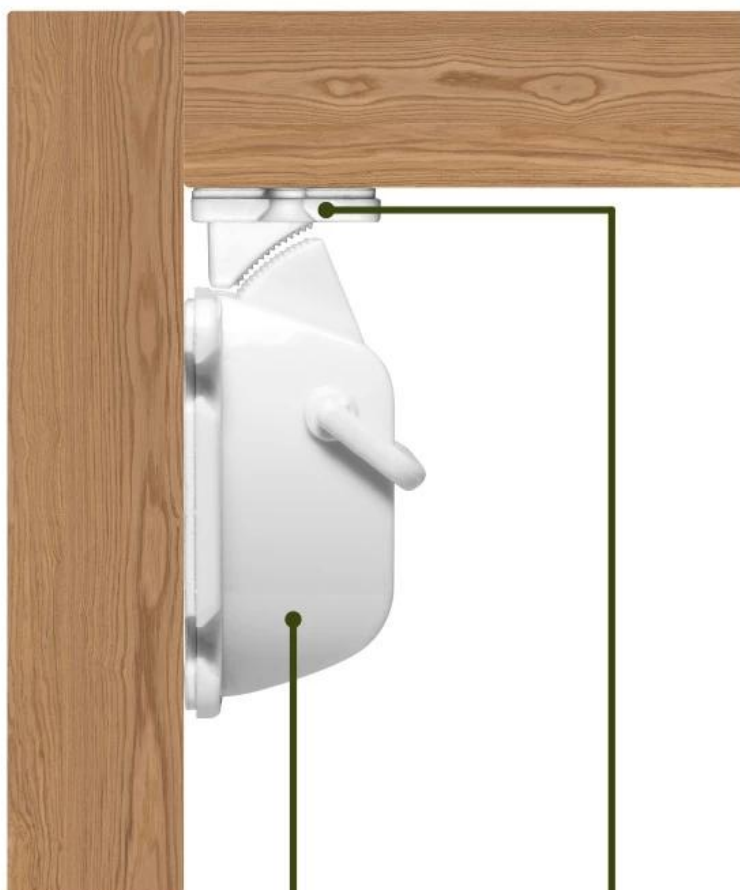

BALANCE

BABY MAGNETIC SAFETY LOCK

magnetic key design

invisible from outside

built-in installation

adhesives design

normally open

KEY

LOCK

VALVE

PRODUCT APPLICATION

Unit: millimeter

Installation aid:

This is a proprietary product developed independently.

paste with double side stickers easy and convenient operation

2 Installation Methods

install with screws make it much stronger

drawer

wardrobe

wine cabinets

cabinet

more

PRODUCT DETAILS

No. 1

Invisible Design

Unique product design allowing the drawer to be locked invisibly and safely upgraded

No. 2

Magnetic Key

Strong and long lasting magnetism, small size and suitable for all kinds of furniture