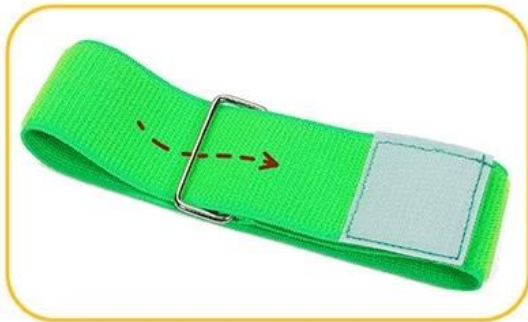

# 3 LEGGED RACE BAND

Red

Orange

Blue

Yellow

Green

Black

MULTICOLOR

**Firm  
StainlessSteel  
Buckle**

**High Elasticity**

**Strong Velcro does  
not come off**

**Sewing Technology  
More stable**

1. Untie the band

2. The tail end pass through the buckle

3. Adjust the length and stick the velcro