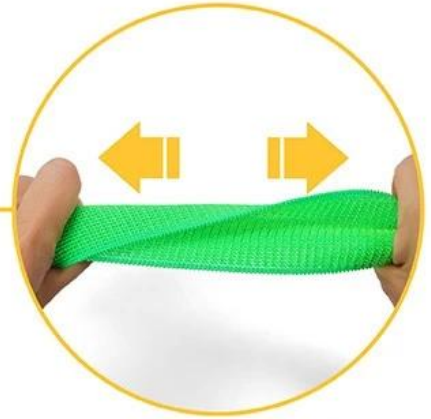

# 3 LEGGED RACE BAND

Red

Orange

Blue

Yellow

Green

Black

MULTICOLOR

**Firm  
StainlessSteel  
Buckle**

**High Elasticity**

**Strong Velcro does  
not come off**

**Sewing Technology  
More stable**

1. Untie the band

2. The tail end pass through the buckle

3. Adjust the length and stick the velcro