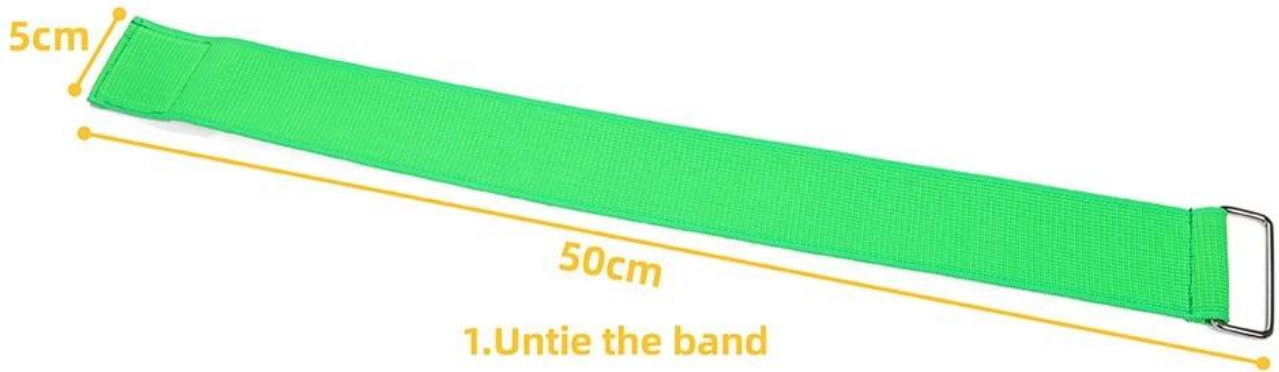

# 3 LEGGED RACE BAND

Red

Orange

Blue

Yellow

Green

Black

MULTICOLOR

**Firm  
StainlessSteel  
Buckle**

**High Elasticity**

**Strong Velcro does  
not come off**

**Sewing Technology  
More stable**

1. Untie the band

2. The tail end pass through the buckle

3. Adjust the length and stick the velcro