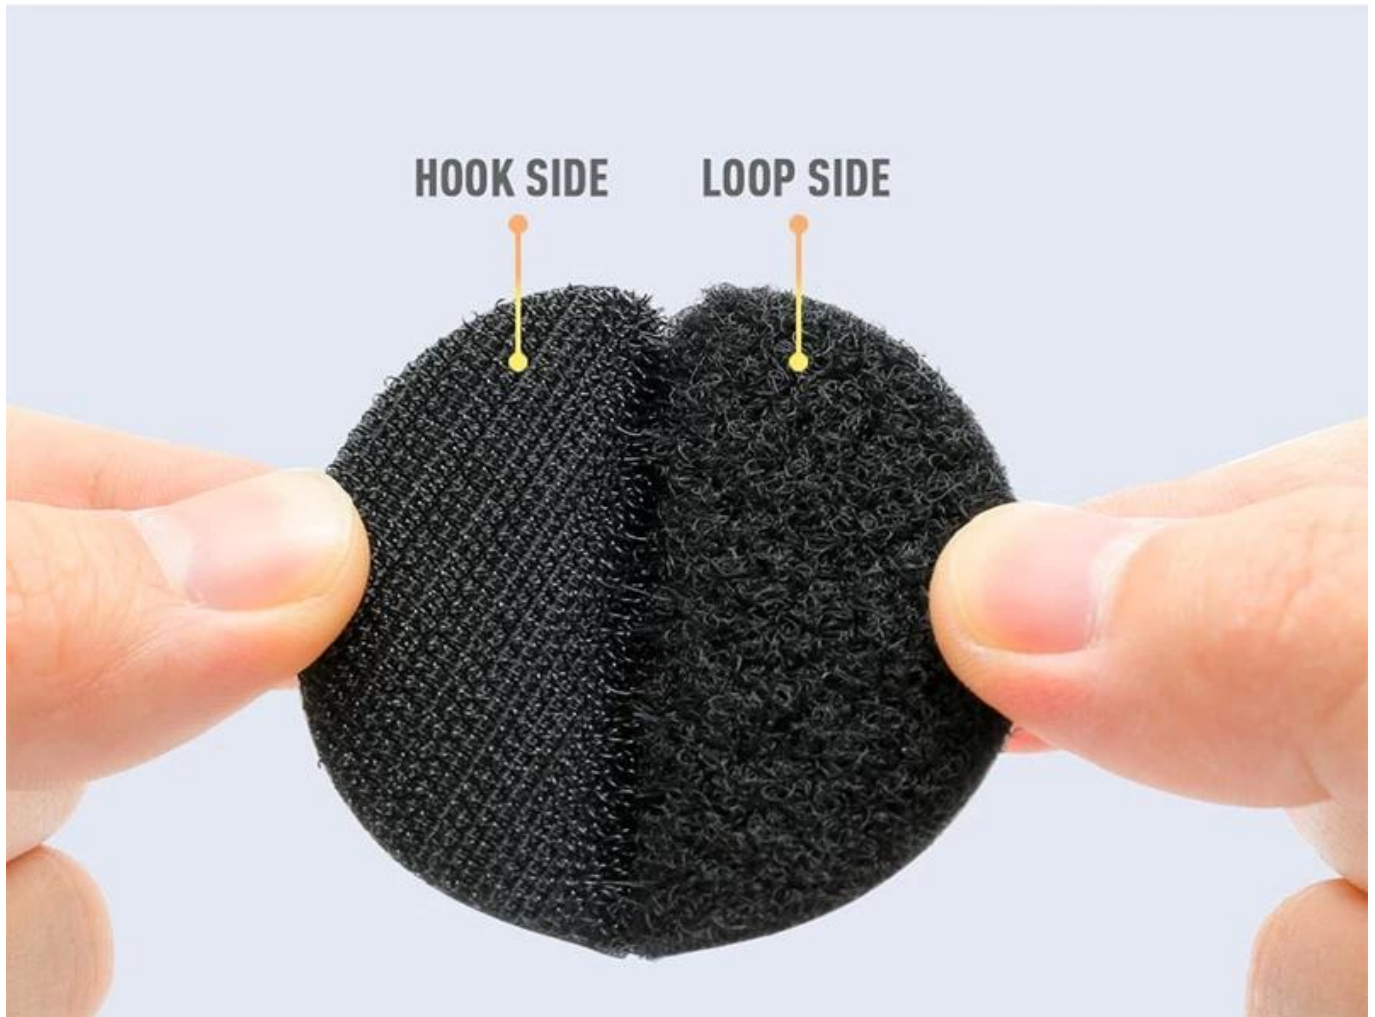

ADHESIVE DIE-CUT HOOK AND LOOP

Round and square shape available
multi size for option

**PRACTICAL
AND SAFE**

**PREVENT BEDSHEET
FROM SLIPPING**

**EASY TO
DISASSEMBLE**

APPLICABLE SCENE

Suitable for many occasions like carpet and chairs

bed sheet

Sofa pad

Carpet

Seat

Interposer

STRONG STICKY

Hook side and loop side stick firmly, hard to pull apart

HOOP AND LOOP FACE

resuable for many times

Usually hook side and loop side use in group, can be pasted repeatedly;
It is suitable for daily home use scenarios such as cloth, wall, floor face, etc.

TEAR OFF WITHOUT TRACE

The machine's glue is smoother and good-sticky, tears off without trace