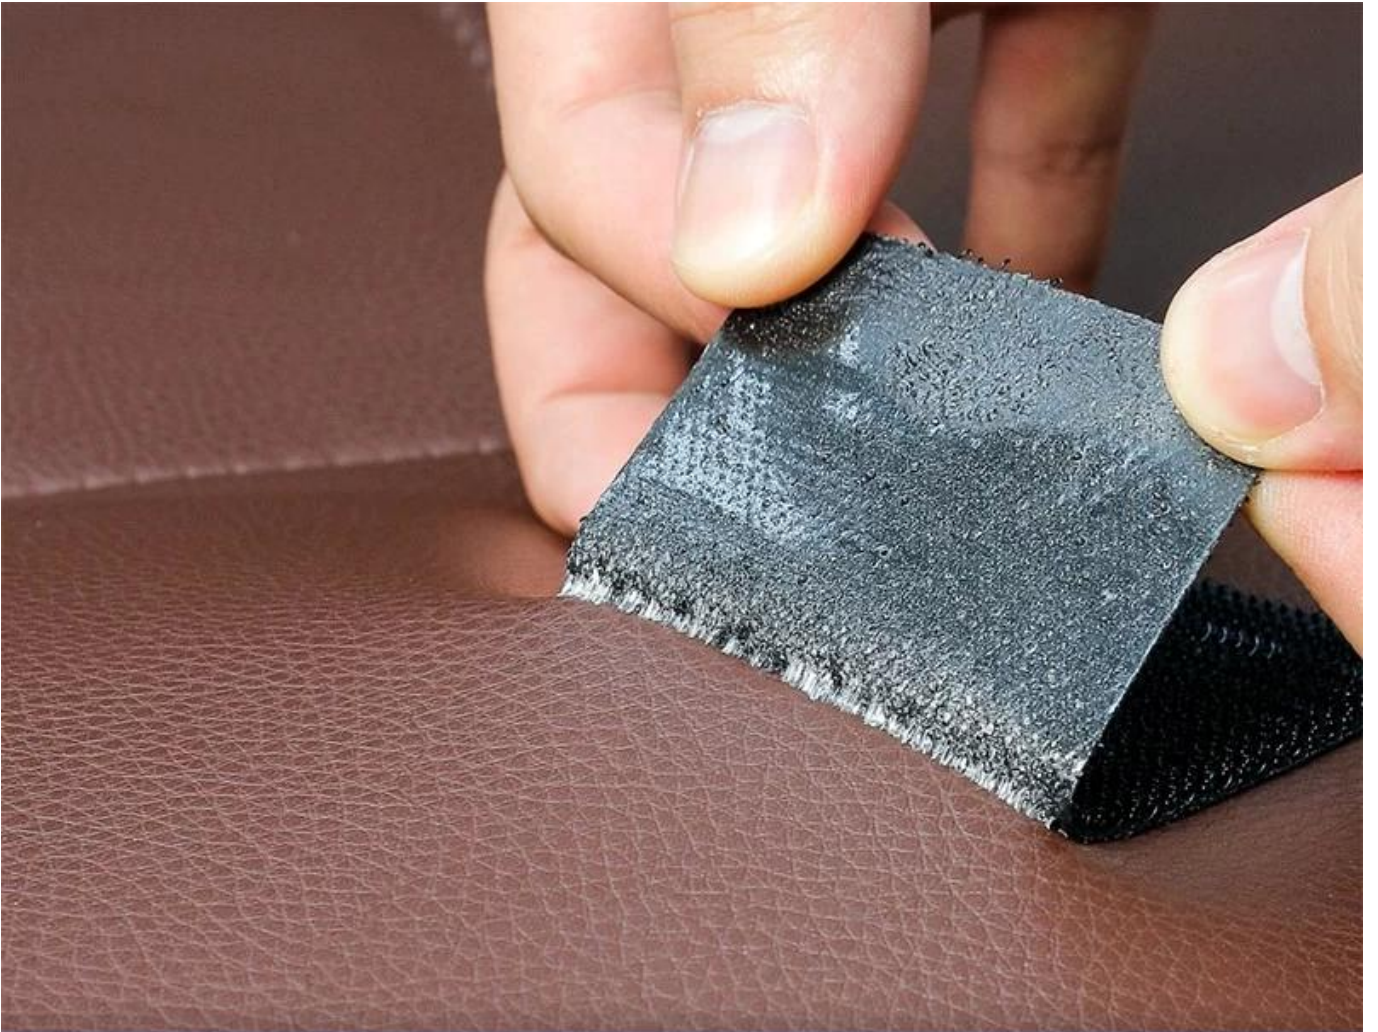

ADHESIVE DIE-CUT HOOK AND LOOP

Round and square shape available
multi size for option

**PRACTICAL
AND SAFE**

**PREVENT BEDSHEET
FROM SLIPPING**

**EASY TO
DISASSEMBLE**

APPLICABLE SCENE

Suitable for many occasions like carpet and chairs

bed sheet

Sofa pad

Carpet

Seat

Interposer

STRONG STICKY

Hook side and loop side stick firmly, hard to pull apart

HOOP AND LOOP FACE

resuable for many times

Usually hook side and loop side use in group, can be pasted repeatedly;
It is suitable for daily home use scenarios such as cloth, wall, floor face, etc.

TEAR OFF WITHOUT TRACE

The machine's glue is smoother and good-sticky, tears off without trace