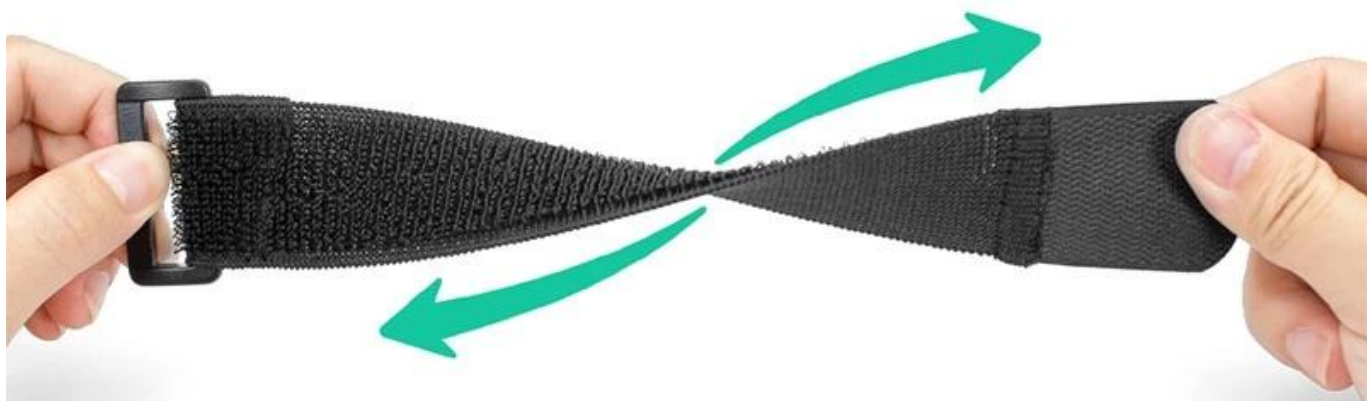

00-00-00-00-0000

0 000 000 00 000 000 00 0000 0000 0000 00 00 000 0000 000 00, 00, 000 0 00, 00
0 00 0 000 000 00 00 0 0000 000000. **ook and 00 000**,12 00 00 0000 0000 00 0
0000 00 000 0000000.

ELASTIC SELF-ADHESIVE HOOK AND LOOP

**CUSTOMIZED ACCORDING TO
ACTUAL REQUIREMENTS:**

- width**
- length**
- buckle material**

250mm

TOTAL LENGTH: 182MM, STRETCH TO 250MM

182mm

ELASTIC SELF-ADHESIVE HOOK AND LOOP

Sewing plastic buckle

Neat hook face

Printing logo

Soft un-napped loop

***CAN FREELY MATCH A VARIETY OF
SHAPES, BUCKLE MATERIAL***

ELASTIC SELF-ADHESIVE HOOK AND LOOP

A GOOD HELPER OF HOUSEHOLD

**Tools
management**

**Bundling
carton**

**Binding
wires**

Three-legged Race

Kneepad strap

Waist protective belt

MULTIPLE APPLICATIONS

Office document management

Sundries management

Medical bandage

00 00