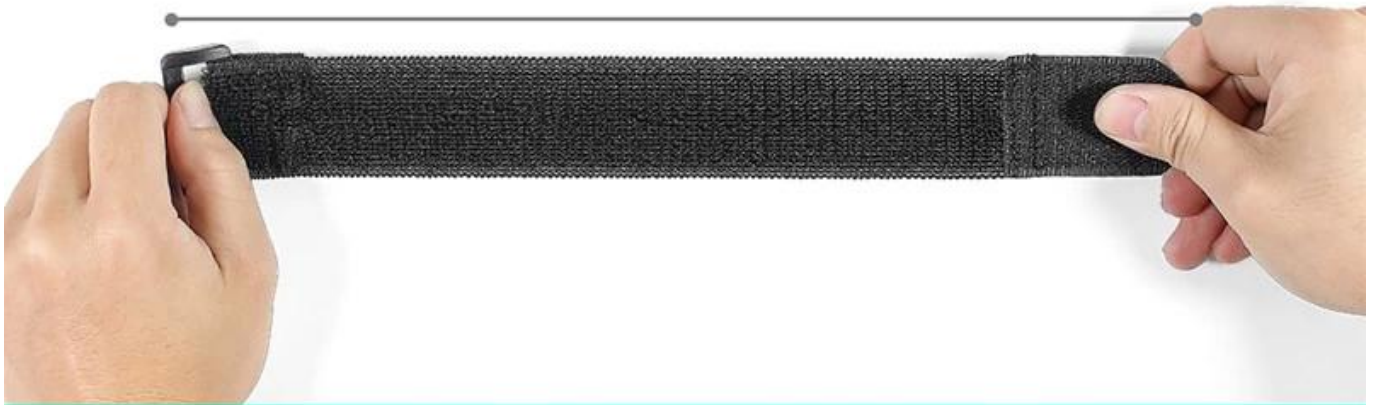

00-00-00-00-0000

0 000 000 00 000 000 00 0000 0000 0000 00 00 000 0000 000 00, 00, 000 0 00, 00
0 00 0 000 000 00 00 0 0000 000000. **ook and 00 000**,12 00 00 0000 0000 00 0
0000 00 000 0000000.

ELASTIC SELF-ADHESIVE HOOK AND LOOP

**CUSTOMIZED ACCORDING TO
ACTUAL REQUIREMENTS:**

- width**
- length**
- buckle material**

250mm

TOTAL LENGTH: 182MM, STRETCH TO 250MM

182mm

ELASTIC SELF-ADHESIVE HOOK AND LOOP

Sewing plastic buckle

Neat hook face

Printing logo

Soft un-napped loop

***CAN FREELY MATCH A VARIETY OF
SHAPES, BUCKLE MATERIAL***

ELASTIC SELF-ADHESIVE HOOK AND LOOP

A GOOD HELPER OF HOUSEHOLD

**Tools
management**

**Bundling
carton**

**Binding
wires**

Three-legged Race

Kneepad strap

Waist protective belt

MULTIPLE APPLICATIONS

Office document management

Sundries management

Medical bandage

00 00