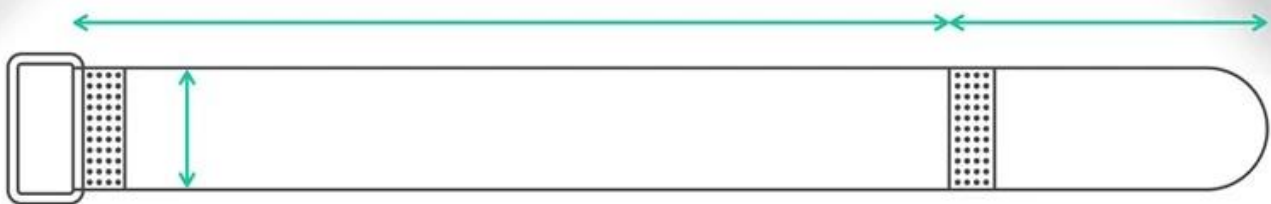

00-00-00-00-0000

0 000 000 00 000 000 00 0000 0000 0000 00 00 000 0000 000 00, 00, 000 0 00, 00
0 00 0 000 000 00 00 0 0000 000000. **ook and 00 000**,12 00 00 0000 0000 00 0
0000 00 000 0000000.

ELASTIC SELF-ADHESIVE HOOK AND LOOP

**CUSTOMIZED ACCORDING TO
ACTUAL REQUIREMENTS:**

- width**
- length**
- buckle material**

250mm

TOTAL LENGTH: 182MM, STRETCH TO 250MM

182mm

ELASTIC SELF-ADHESIVE HOOK AND LOOP

Sewing plastic buckle

Neat hook face