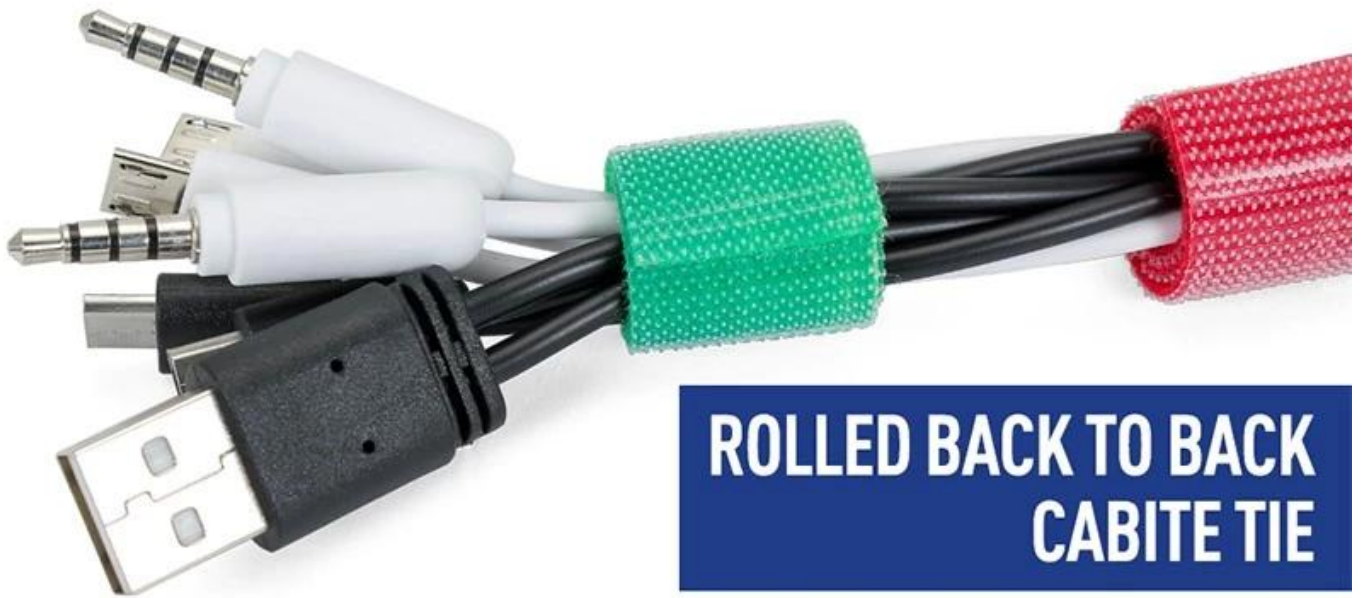

## ROLLED BACK TO BACK CABITE TIE

Hook and loop separated  
are easy to bind and high  
adhesion