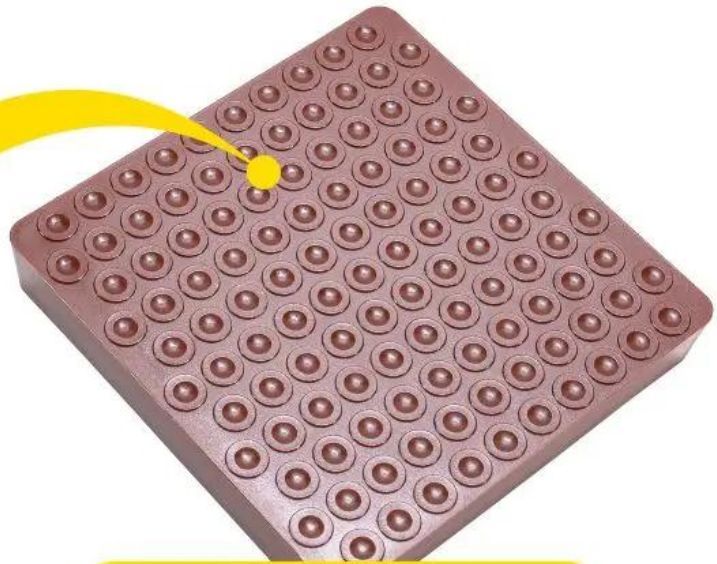

112*112mm
115.5g

86*86mm
68g

60*60mm
32g

Customize the LOGO

Front Side

Safe & Sturdy Material

Anti-slip design

Reverse Side

CARPET

HARDWOOD

MARBLE FLOOR

CERAMIC TILE

OUR FLOOR PROTECTION

- Durable & sturdy material
- No easy to go out of shape
- Bear the more heavier loads

OTHER PROTECTION

- Poor quality
- Easy to damage
- Couldn't hold big weight