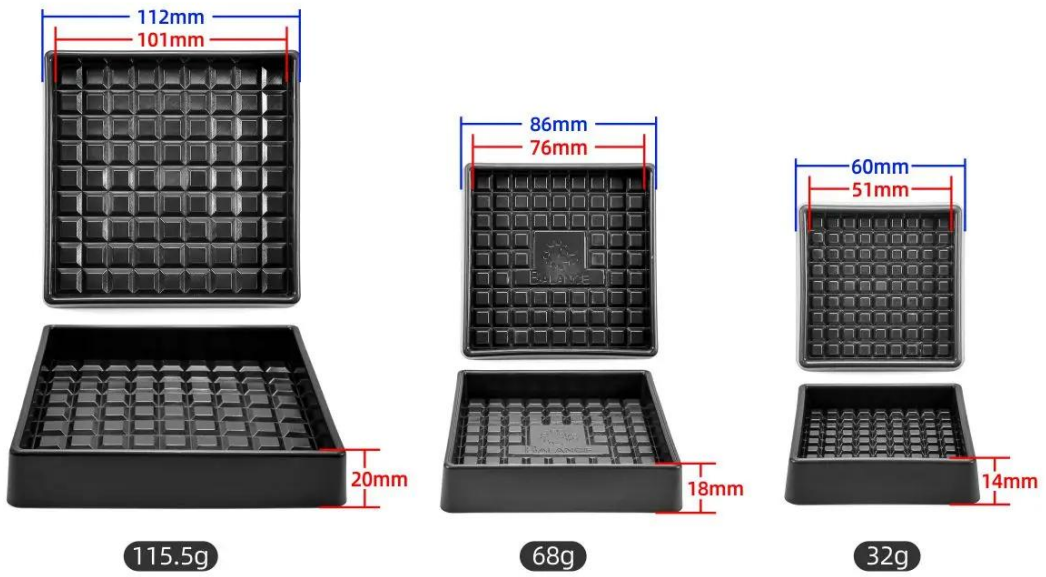

Bed

Sofa

Piano

Table

Cabinet

Bar stools

000 000 000 0 0000

Brown

112*112mm
115.5g

86*86mm
68g

60*60mm
32g

Customize the LOGO

Front Side

Safe & Sturdy Material

Anti-slip design

Reverse Side