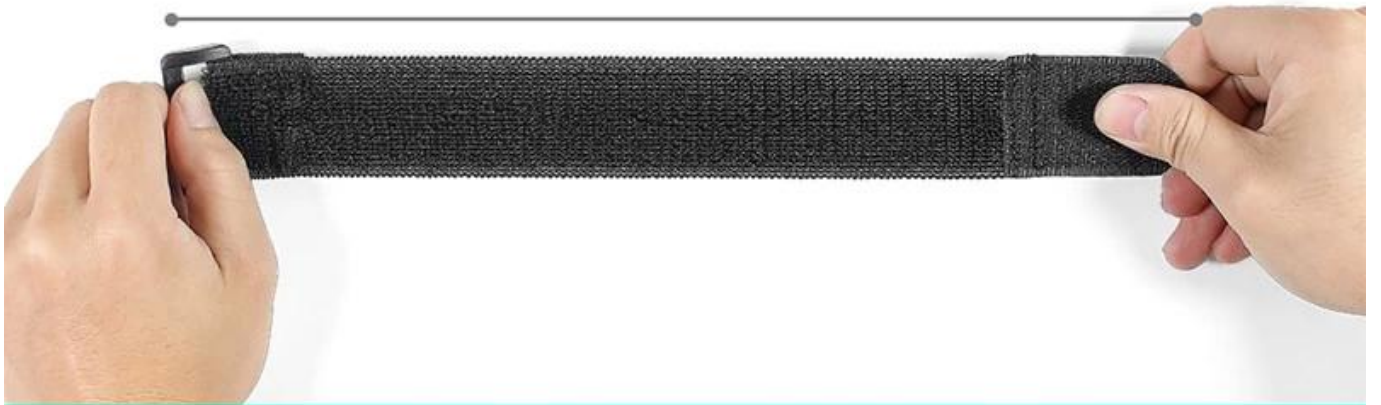

# ELASTIC SELF-ADHESIVE HOOK AND LOOP

**CUSTOMIZED ACCORDING TO  
ACTUAL REQUIREMENTS:**

**width**

**length**

**buckle material**

250mm

**TOTAL LENGTH: 182MM, STRETCH TO 250MM**

182mm

# ELASTIC SELF-ADHESIVE HOOK AND LOOP

Sewing plastic buckle

Neat hook face

Printing logo

Soft un-napped loop

***CAN FREELY MATCH A VARIETY OF  
SHAPES, BUCKLE MATERIAL***

# ELASTIC SELF-ADHESIVE HOOK AND LOOP

A GOOD HELPER OF HOUSEHOLD

**Tools  
management**

**Bundling  
carton**

**Binding  
wires**

Three-legged Race

Kneepad strap

Waist protective belt