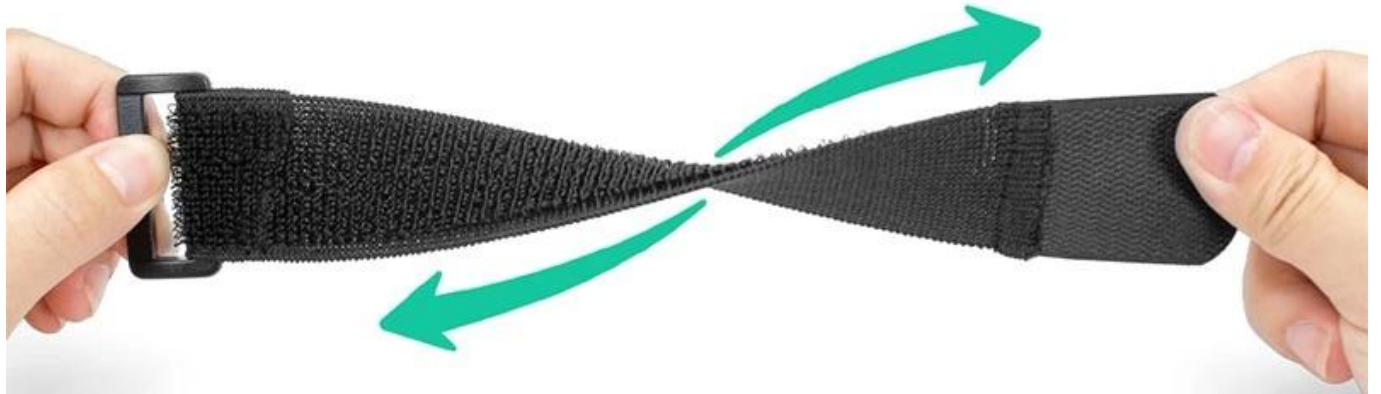

# ELASTIC SELF-ADHESIVE HOOK AND LOOP

**CUSTOMIZED ACCORDING TO  
ACTUAL REQUIREMENTS:**

**width**

**length**

**buckle material**

250mm

**TOTAL LENGTH: 182MM, STRETCH TO 250MM**

182mm

# ELASTIC SELF-ADHESIVE HOOK AND LOOP

Sewing plastic buckle

Neat hook face

Printing logo

Soft un-napped loop

***CAN FREELY MATCH A VARIETY OF  
SHAPES, BUCKLE MATERIAL***

# ELASTIC SELF-ADHESIVE HOOK AND LOOP

A GOOD HELPER OF HOUSEHOLD

**Tools  
management**

**Bundling  
carton**

**Binding  
wires**

Three-legged Race

Kneepad strap

Waist protective belt