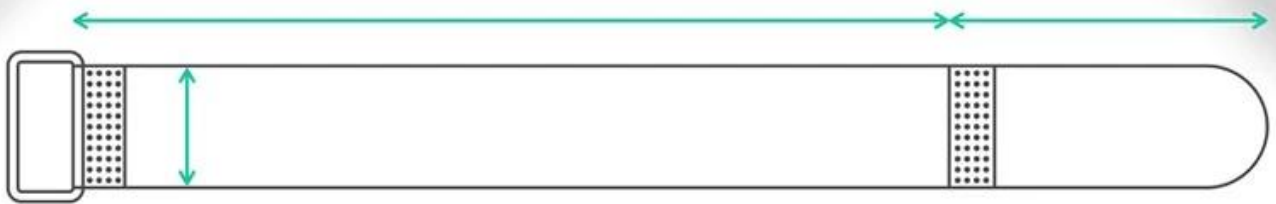

0 0 00 000 000 00

0 000 000 00 0000 0000 0000 0000 00 00 0000 0000 0000 00, 00, 000 0 00, 00  
0 00 0 0000 0000 00 00 0 00000 000000. 00 0 00 0000 0000 00, 12 00 00 00000 00000 00 0  
00000 00 0000 0000000.

# ELASTIC SELF-ADHESIVE HOOK AND LOOP

**CUSTOMIZED ACCORDING TO  
ACTUAL REQUIREMENTS:**

**width**

**length**

**buckle material**

250mm

**TOTAL LENGTH: 182MM, STRETCH TO 250MM**

182mm