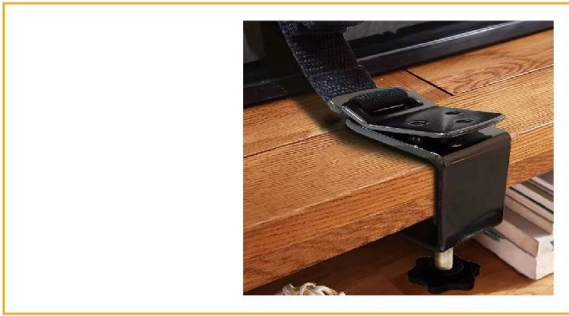

□□ : □□□ □□ □□□ □□

□□□ : TV □□ □□

Use our Anti-tip TV holder

Prevent child from getting hurt

□ □ □ □ □

# Usage

**3M double-sided adhesive**  
Stick in a drawer, cabinet sides can simply secure.

此款鎖扣適用於 TV 櫃、抽屜、窗戶、門窗等。