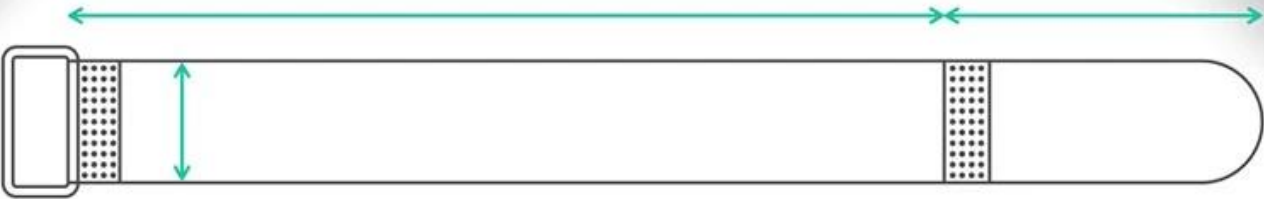

0 0 00 00 000 00

0 000 000 00 0000 0000 0000 0000 00 00 0000 0000 0000 00, 00, 000 0 00, 00
0 00 0 0000 0000 00 00 0 00000 000000. 00 0 00 00 0000 00, 12 00 00 00000 00000 00 0 0
0000 00 0000 0000000.

ELASTIC SELF-ADHESIVE HOOK AND LOOP

**CUSTOMIZED ACCORDING TO
ACTUAL REQUIREMENTS:**

width

length

buckle material

250mm

TOTAL LENGTH: 182MM, STRETCH TO 250MM

182mm

ELASTIC SELF-ADHESIVE HOOK AND LOOP