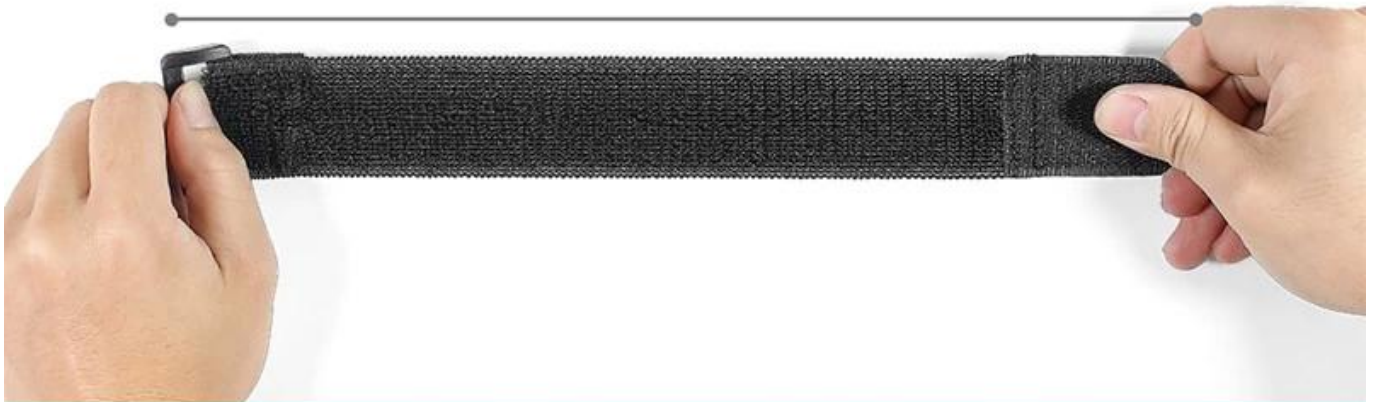

**CUSTOMIZED ACCORDING TO
ACTUAL REQUIREMENTS:**

width

length

buckle material

250mm

TOTAL LENGTH: 182MM, STRETCH TO 250MM

182mm

ELASTIC SELF-ADHESIVE HOOK AND LOOP

Sewing plastic buckle

Neat hook face

Printing logo

Soft un-napped loop

***CAN FREELY MATCH A VARIETY OF
SHAPES, BUCKLE MATERIAL***

ELASTIC SELF-ADHESIVE HOOK AND LOOP

A GOOD HELPER OF HOUSEHOLD

**Tools
management**