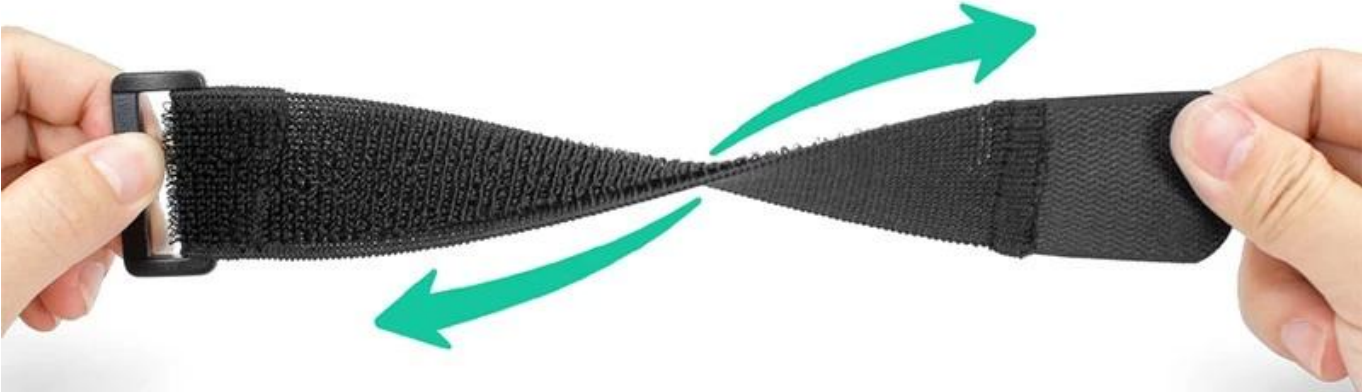

0 0 00 00 000 00

0 000 000 00 0000 0000 0000 0000 00 00 0000 0000 0000 00, 00, 000 0 00, 00
0 00 0 0000 0000 00 00 0 00000 000000. 00 0 00 00 0000 00, 12 00 00 00000 00000 00 0 0
0000 00 0000 0000000.

ELASTIC SELF-ADHESIVE HOOK AND LOOP

**CUSTOMIZED ACCORDING TO
ACTUAL REQUIREMENTS:**

width

length

buckle material

250mm

TOTAL LENGTH: 182MM, STRETCH TO 250MM

182mm

ELASTIC SELF-ADHESIVE HOOK AND LOOP

Sewing plastic buckle

Neat hook face

Printing logo

Soft un-napped loop

***CAN FREELY MATCH A VARIETY OF
SHAPES, BUCKLE MATERIAL***

ELASTIC SELF-ADHESIVE HOOK AND LOOP

A GOOD HELPER OF HOUSEHOLD

**Tools
management**