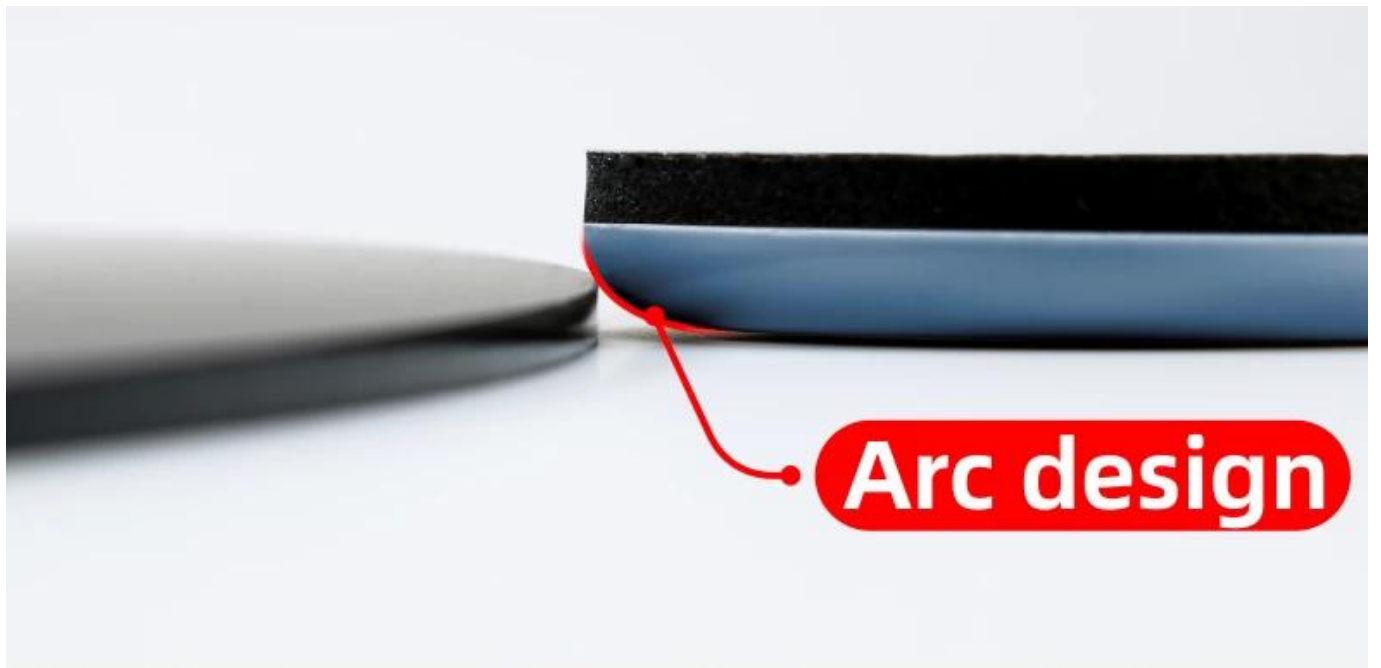

We used the **real PTFE material** without doping other fillers to give full play to the low friction characteristics of the PTFE raw material, so as to really help slippery.

We have more than **60 sets of molds** to cater to the needs of different furniture, and we can customize products of different specifications according to customer requirements

STRONG ADHESIVE

We use a slider pad in round 25mm, it's easy to lift a batch of **1.25L** of water due to its viscosity.

Professional arc design, effectively sliding smaller potholes

— Varied Specifications —