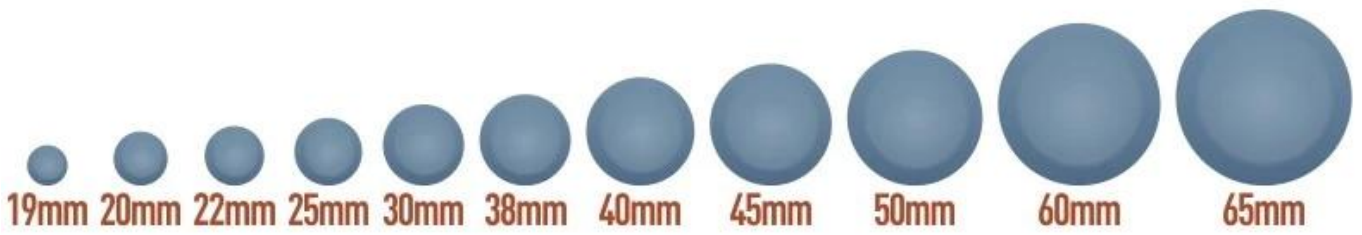

STRONG ADHESIVE

We use a slider pad in round 25mm, it's easy to lift a batch of **1.25L** of water due to its viscosity.

Professional arc design, effectively sliding smaller potholes

— Varied Specifications —