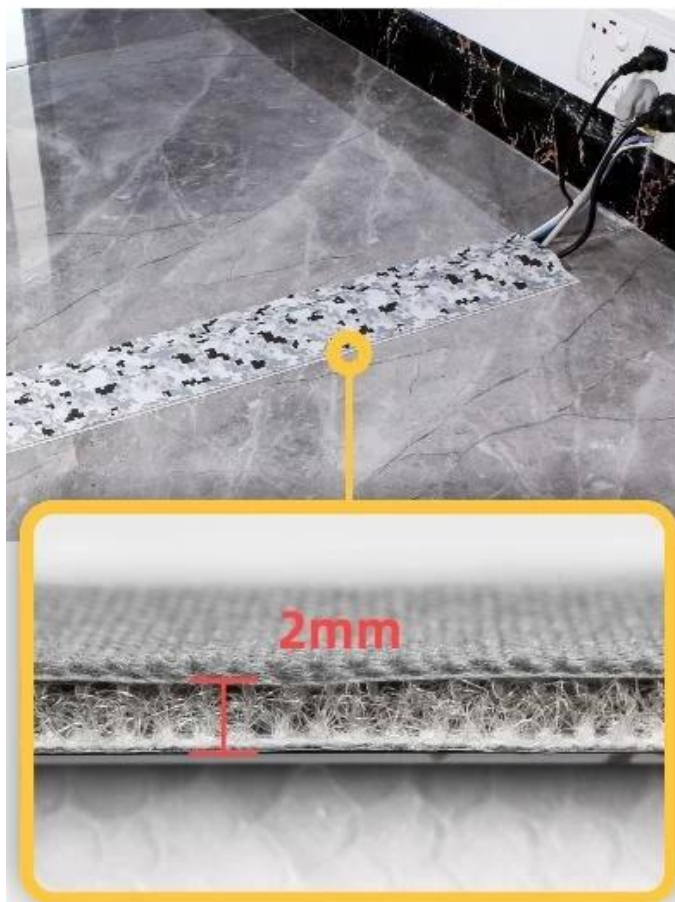

The second generation wire cable sleeve cover has more complete functions and better use effect

Hook & loop type

Cover area

High density wear resistant material

Waterproof coating

Effectively block water leakage

Hook

Flat, high toughness and strong bite force

Loop

Fine nylon fabric tear-resistant and durable

Glue

Strong adhesion

**NO NEED TO DRILL
SIMPLE TO USE**

We can customize carpet cover of different widths and sizes in small quantities to cater to different scenes

5cm

8cm

10cm

11cm

13cm

15cm

Can be cut according to needs

WATERPROOF WITHOUT LEAKAGE

Strong drainage effect, no dripping

The new hook of the second generation is thinner after fitting, which is not easy to trip

The height after bonding is about 2mm

The height after bonding is about 4mm

1 Peel the backing paper off the loop tape.