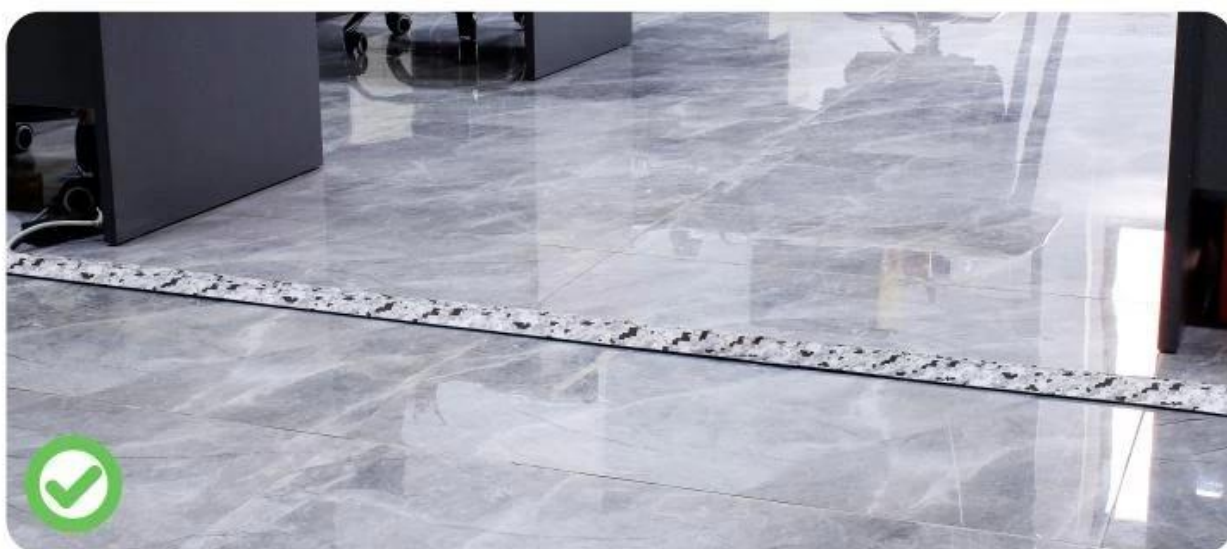

PRODUCT DESCRIPTION

SECOND GENERATION

FLOOR CABLE COVER

Wires management orderly
tidy and not messy

Strong
adhesion

Can be cut
freely

Wear-resistant
and durable

Do you feel upset seeing the messy wires?

It will be ease and comfortable after using the wire cover

Before use

it is disorganized, wires are easy to trip and wear

After use

it is neat and orderly, anti-stumbling, it protects the wires from fraying

The second generation wire cable sleeve cover has more complete functions and better use effect

Hook & loop type

Cover area

High density wear resistant material

Waterproof coating

Effectively block water leakage

Strong drainage effect, no dripping

The new hook of the second generation is thinner after fitting, which is not easy to trip

The height after bonding is about 2mm

The height after bonding is about 4mm

1 Peel the backing paper off the loop tape.