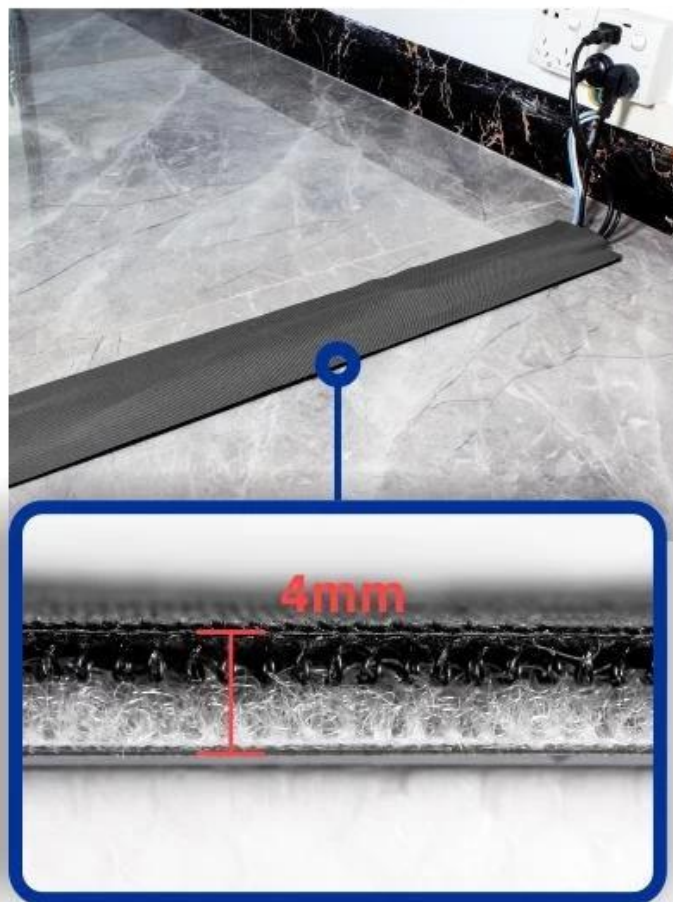

The second generation wire cable sleeve cover has more complete functions and better use effect

Hook & loop type

Cover area

High density wear resistant material

Waterproof coating

Effectively block water leakage

Hook

Flat, high toughness and strong bite force

Loop

Fine nylon fabric tear-resistant and durable

Glue

Strong adhesion

**NO NEED TO DRILL
SIMPLE TO USE**

We can customize carpet cover of different widths and sizes in small quantities to cater to different scenes

5cm

8cm

10cm

11cm

13cm

15cm

Can be cut according to needs

WATERPROOF WITHOUT LEAKAGE

Strong drainage effect, no dripping

The new hook of the second generation is thinner after fitting, which is not easy to trip

The height after bonding is about 2mm

The height after bonding is about 4mm

1 Peel the backing paper off the loop tape.