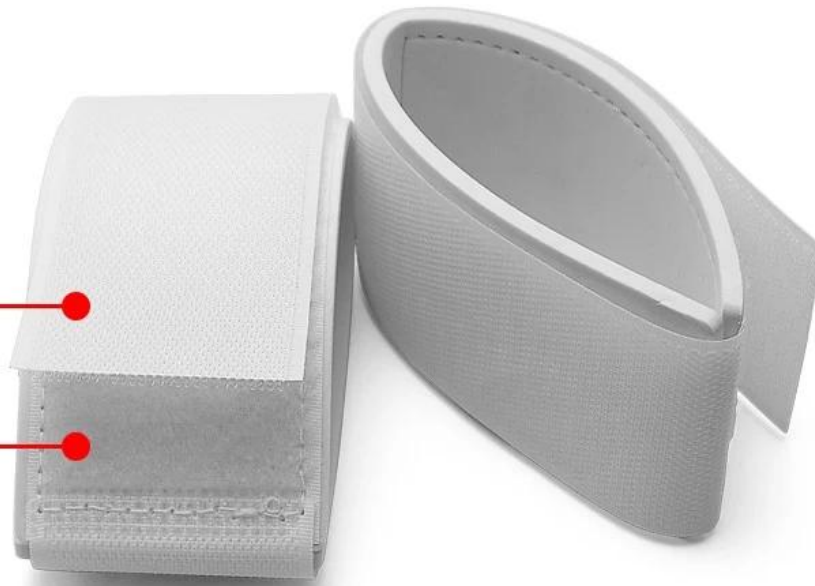

hook side

loop side

EVA

Multicolor selection

Printing custom logo

Camera stand

Fitness mat

Ski board