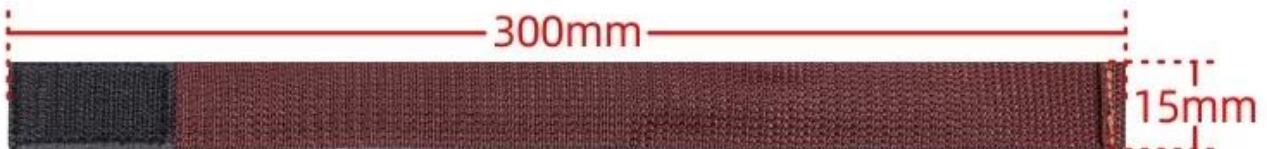

KINDERGARTEN TAIL PULLING PROPS

Children's parent-child outdoor sports toys

PRODUCT SPECIFICATIONS

ADULT

Waistband Girth: 1000mm

KIDS

Waistband Girth: 800mm

1 piece elastic waistband & 12 piece tail webbing

Tails Size

● 3 piece tail webbing (25*300mm)

● 1 piece elastic waistband &
4 piece tail webbing (50*800mm, 50*1000mm)

● 1 piece elastic waistband &
12 piece tail webbing (50*800mm, 50*1000mm)

ELASTIC WAISTBAND

High quality elastic waistband that can be freely adjusted with body shape

MULTICOLOR

Five colors of waistbands are available, each containing 12 small tails, to better meet different preferences

COLORFUL LITTLE TAIL WEBBING