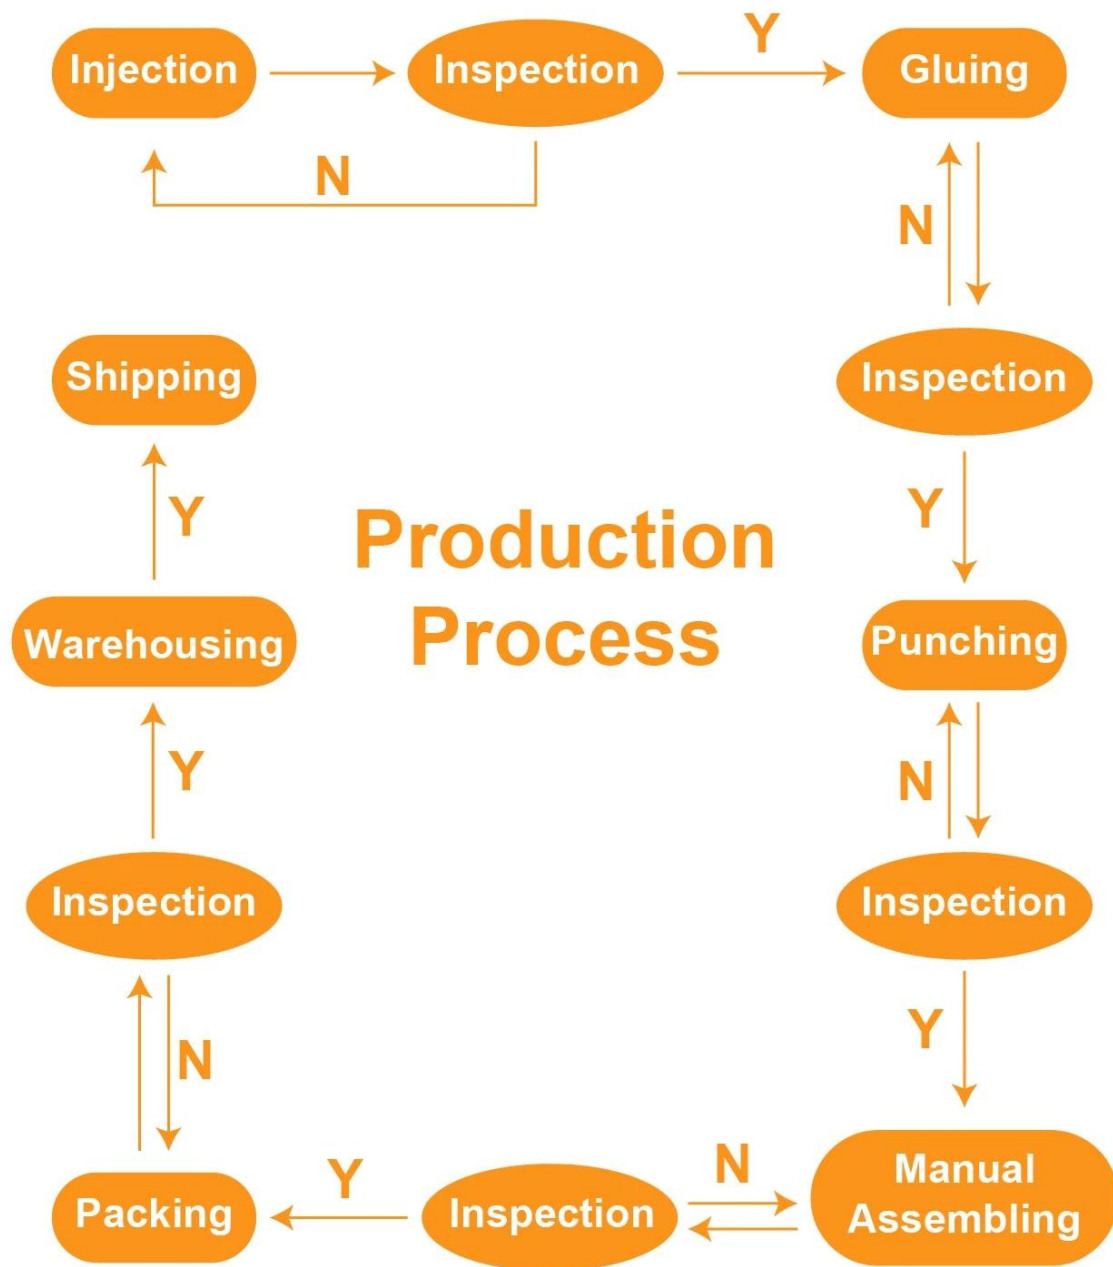

□□□ □□□

Company Profile

Guangzhou Balance Daily Commodities Co.Ltd

2005 年 10 月， 廣州 廣州 廣州 廣州。 廣州 廣州 廣州 廣州 special

- 廣州， 廣州 廣州 廣州 廣州， 廣州 廣州 廣州 廣州 sized

廣州 廣州 廣州。

廣州 廣州 廣州 廣州 廣州， 廣州 廣州。 廣州 廣州 廣州

廣州 廣州 廣州 廣州 廣州 廣州

- 廣州。