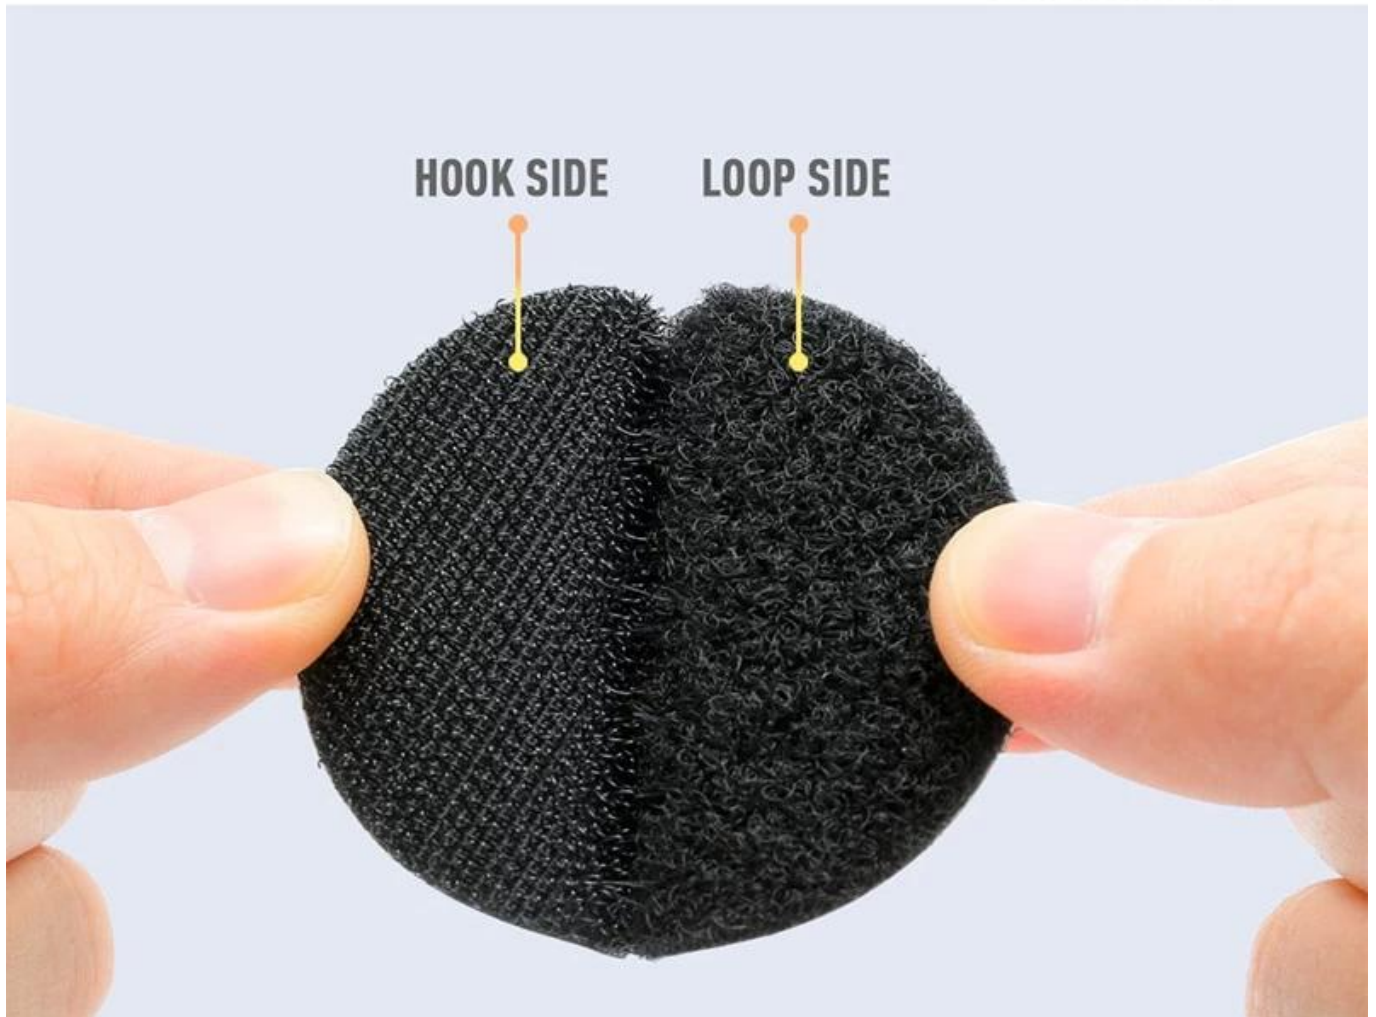

100 % 20mm sinon

sinon

A, B C

ADHESIVE DIE-CUT HOOK AND LOOP

Round and square shape available multi size for option

**PRACTICAL
AND SAFE**

**PREVENT BEDSHEET
FROM SLIPPING**

**EASY TO
DISASSEMBLE**

APPLICABLE SCENE

Suitable for many occasions like carpet and chairs

bed sheet

Sofa pad

Carpet

Seat

Interposer

STRONG STICKY

Hook side and loop side stick firmly, hard to pull apart

HOOP AND LOOP FACE

resuable for many times

Usually hook side and loop side use in group, can be pasted repeatedly;
It is suitable for daily home use scenarios such as cloth, wall, floor face, etc.

TEAR OFF WITHOUT TRACE

The machine's glue is smoother and good-sticky, tears off without trace

TIGHTLY BRAIDED AND DURABLE

Made of blended nylon mixed polyester material,
heat and cold resistant