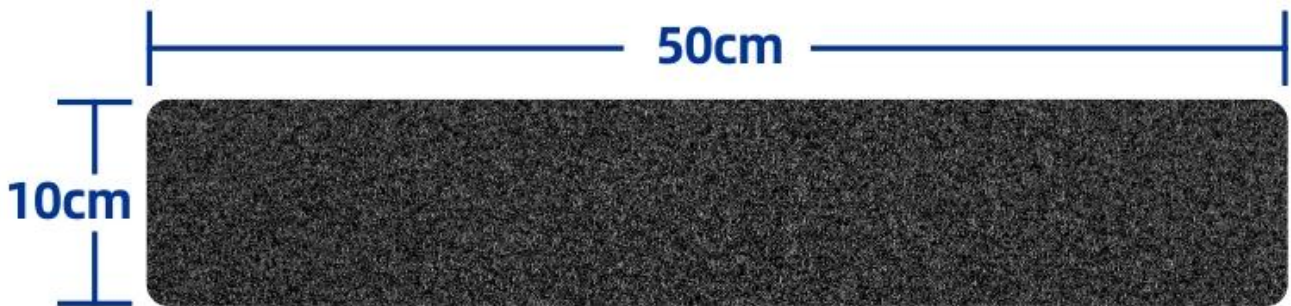

Rounded corners

No edges to increase the effective contact area by **10%**