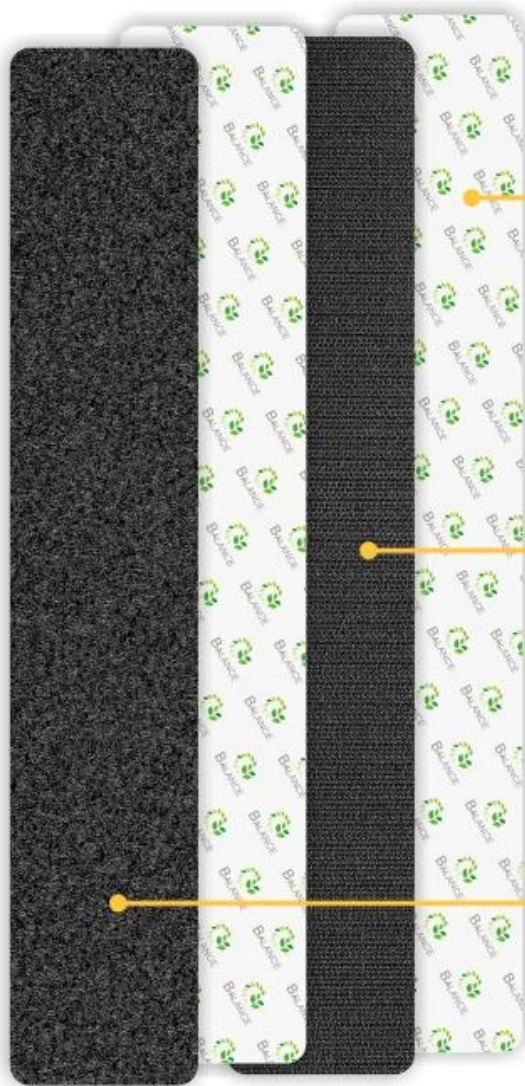

License Plate Holder Tape

Cross-border hits, passing the European Quality Test

Right angle with edge

Rounded corners

No edges to increase the effective contact area by **10%**

High-end materials

We have **plenty of experience** in European markets and our car license plate holder adhesive hook loop tapes are hot selling on every Amazon and supermarket in Europe.

We use 100% nylon or mixed nylon polyester material to make the license plate **always stick** on the car during high speed. Please do not use 100% polyester material or worse, to avoid accident caused by dropping.

We use high-performance glue to ensure that the
HIGH-STRENGTH VISCOSITY
and
WATERPROOFNESS
make the license plate stick to the car firmly in
different environmental conditions.

Hot melt glue

Acrylic glue

Neat
Hook Tape

Can custom rounded
angle design

Can custom right
angle design

Strong
Adhesive

Soft
Loop Tape

Professional customization

**Custom
LOGO
printing**

Neat hook