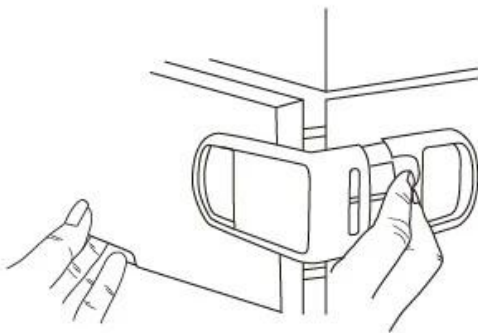

How to use

①

②

③

④

Tips: 1. Installation opening direction, do not stick trans, trans-up will not open.

2. Turn off time, if they are two not fit, you can manually re-close look fit, do not hit hard

注意: