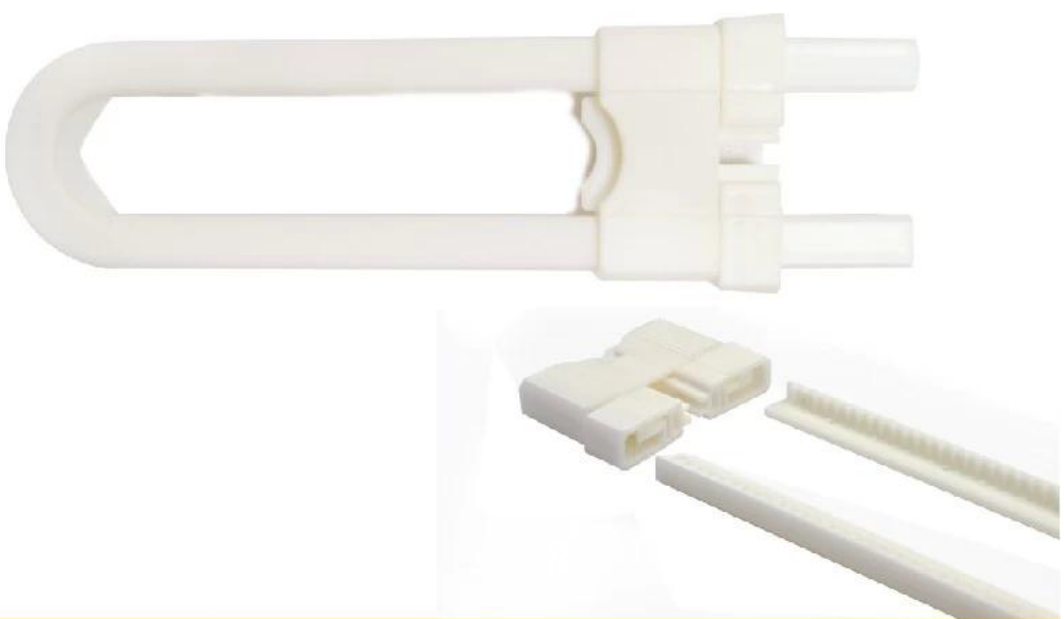

B

aby safety cabinet lock
Prevent child from getting hurt