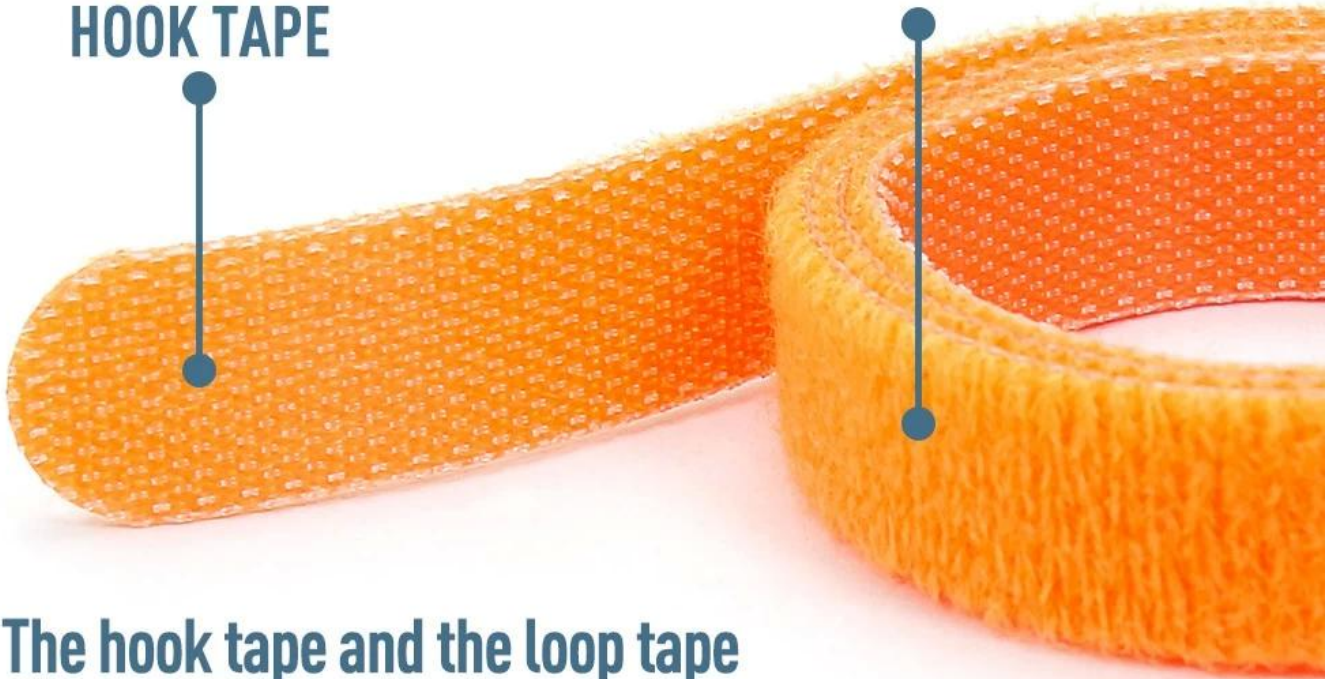

PUPPY ID COLLAR

Both cats and dogs can be used

Multicolor selection

12 pcs / pack

MULTI-COLOR SELECTION

MARK MORE PUPPIES

**IT CAN BE CUT AT WILL ACCORDING TO THE ACTUAL SITUATION.
BOTH BIG DOGS AND SMALL DOGS CAN BE USED**

HOOK TAPE

LOOP TAPE

The hook tape and the loop tape are bonded to each other, which has strong adhesion and is not easy to fall off

ෆෆ ෆෆ

ෆෆෆ ෆෆ ෆෆ Co., 2005 ෆෆ ෆෆ ෆෆ ෆෆෆ, 4000 ෆෆ ෆෆෆ ෆෆ ෆෆෆ ෆෆ ෆෆෆ. ෆෆ ෆෆ ෆෆ ෆෆ ෆෆ ෆෆ ෆෆ ෆෆ ෆෆ ෆෆ, ෆෆ ෆෆ ෆෆ, ෆෆ ෆෆ ෆෆ ෆෆ ෆෆ, ෆෆ ෆෆෆෆ ෆෆ ෆෆ ෆෆෆෆ ෆෆ ෆෆ..12 ෆෆ ෆෆෆ ෆෆෆ ෆෆෆ ෆෆ ෆෆ ID ෆෆ ෆෆ ෆෆ ෆෆ ෆෆ ෆෆ ID ෆෆෆ. ෆෆෆr wellequipped ෆෆෆ ෆෆෆ ෆෆ ෆෆ ෆෆෆෆ ෆෆ ෆෆෆ ෆෆ ෆෆෆ ෆෆ ෆෆ ෆෆ ෆෆ ෆෆෆ. ෆෆෆ ෆෆ ෆෆෆ ෆෆ ෆෆෆ ෆෆෆ ෆෆෆ. ෆෆෆ BSCI, ISO9001 ෆෆ SGS ෆෆෆෆ ෆෆෆෆෆෆ. ෆෆ ෆෆෆ ෆෆෆ ෆෆෆෆ ෆෆෆෆෆෆ.