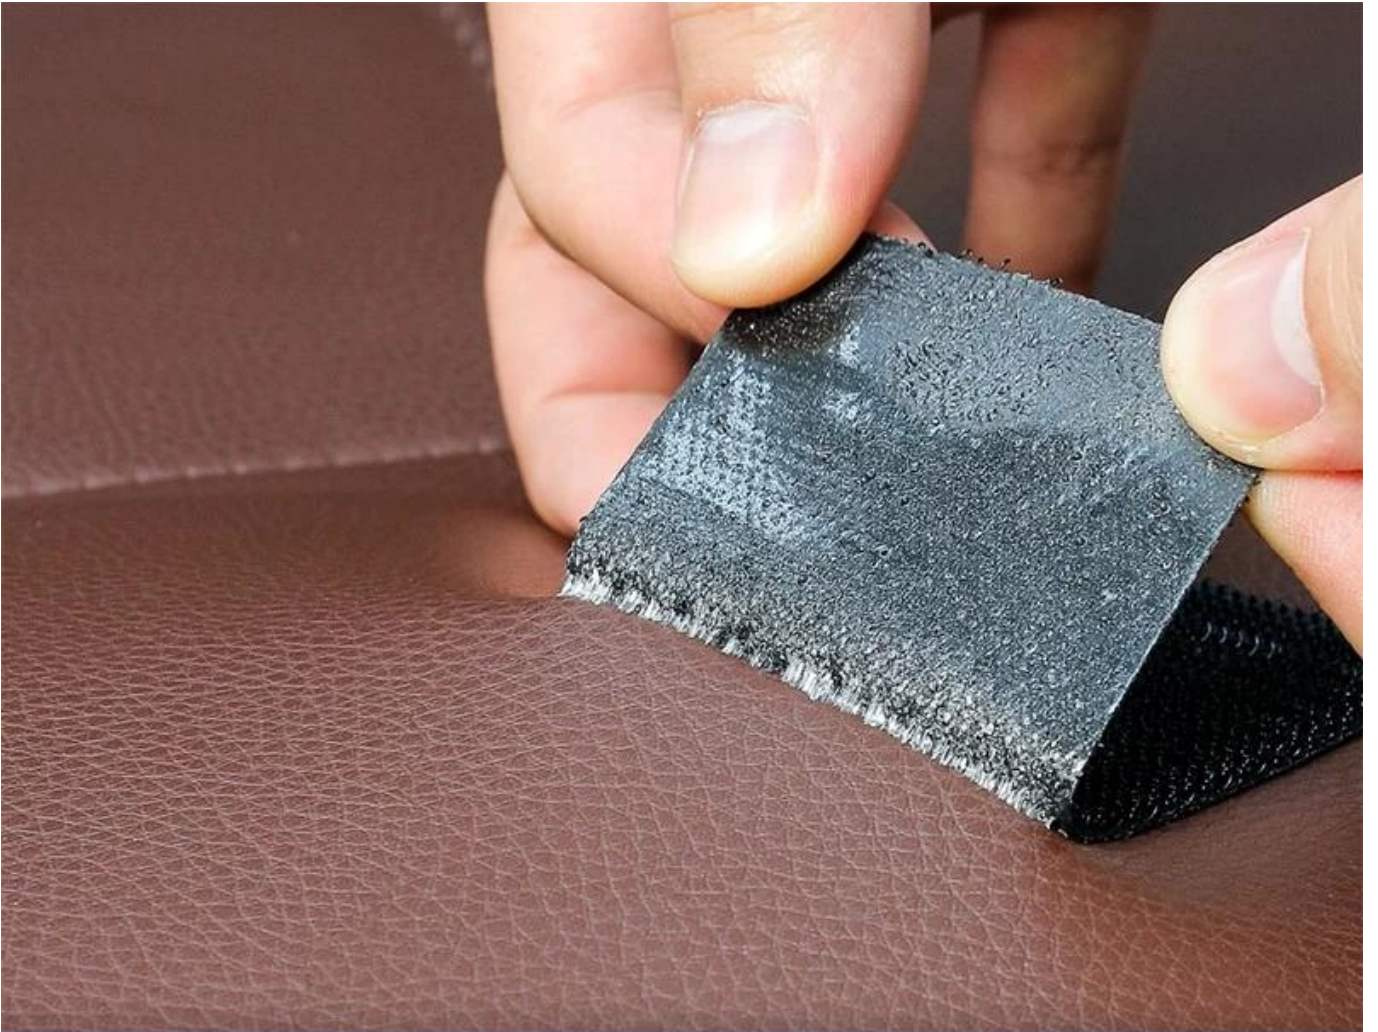

# ADHESIVE DIE-CUT HOOK AND LOOP

Round and square shape available  
multi size for option

**PRACTICAL  
AND SAFE**

**PREVENT BEDSHEET  
FROM SLIPPING**

**EASY TO  
DISASSEMBLE**

# **STRONG STICKY**

Hook side and loop side stick firmly, hard to pull apart

# HOOP AND LOOP FACE

**resuable for many times**

Usually hook side and loop side use in group, can be pasted repeatedly;  
It is suitable for daily home use scenarios such as cloth, wall, floor face, etc.