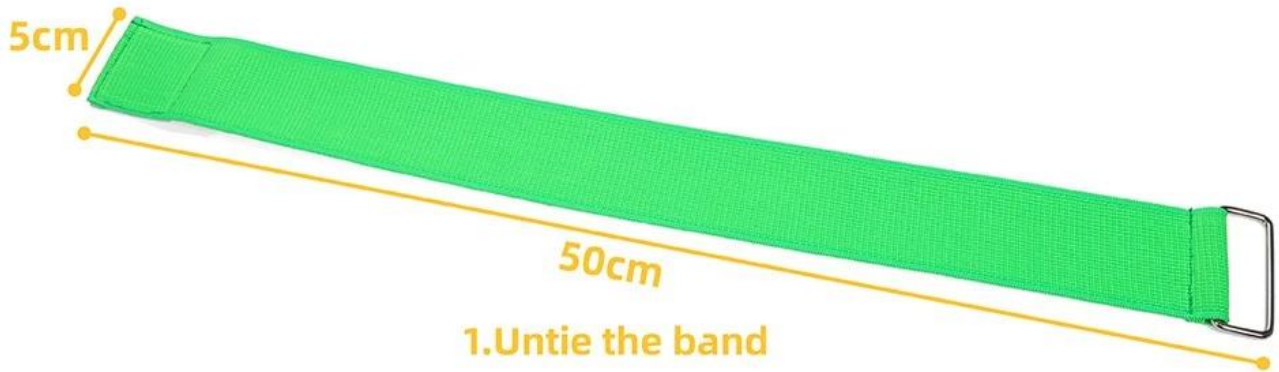

3 LEGGED RACE BAND

Red

Orange

Blue

Yellow

Green

Black

MULTICOLOR

**Firm
StainlessSteel
Buckle**

High Elasticity

**Strong Velcro does
not come off**

**Sewing Technology
More stable**

1. Untie the band

2. The tail end pass throught the buckle

3. Adjust the length and stick the velcro