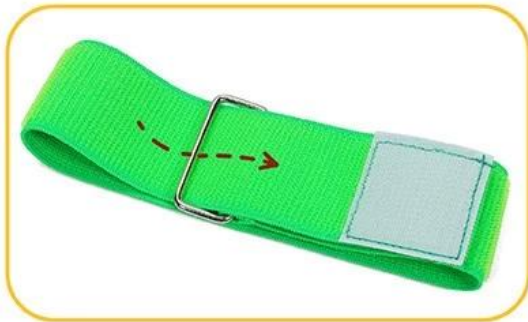

3 LEGGED RACE BAND

Red

Orange

Blue

Yellow

Green

Black

MULTICOLOR

**Firm
StainlessSteel
Buckle**

High Elasticity

**Strong Velcro does
not come off**

**Sewing Technology
More stable**

1. Untie the band

2. The tail end pass throught the buckle

3. Adjust the length and stick the velcro