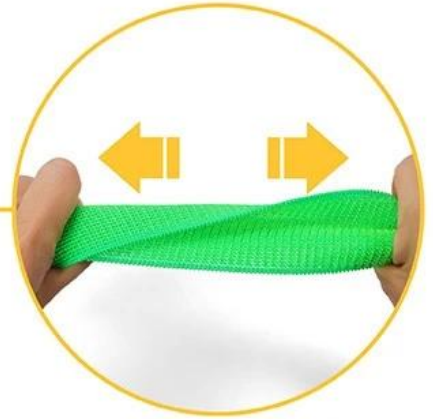

3 LEGGED RACE BAND

Red

Orange

Blue

Yellow

Green

Black

MULTICOLOR

**Firm
StainlessSteel
Buckle**

High Elasticity

**Strong Velcro does
not come off**

**Sewing Technology
More stable**

1. Untie the band

2. The tail end pass throught the buckle

3. Adjust the length and stick the velcro