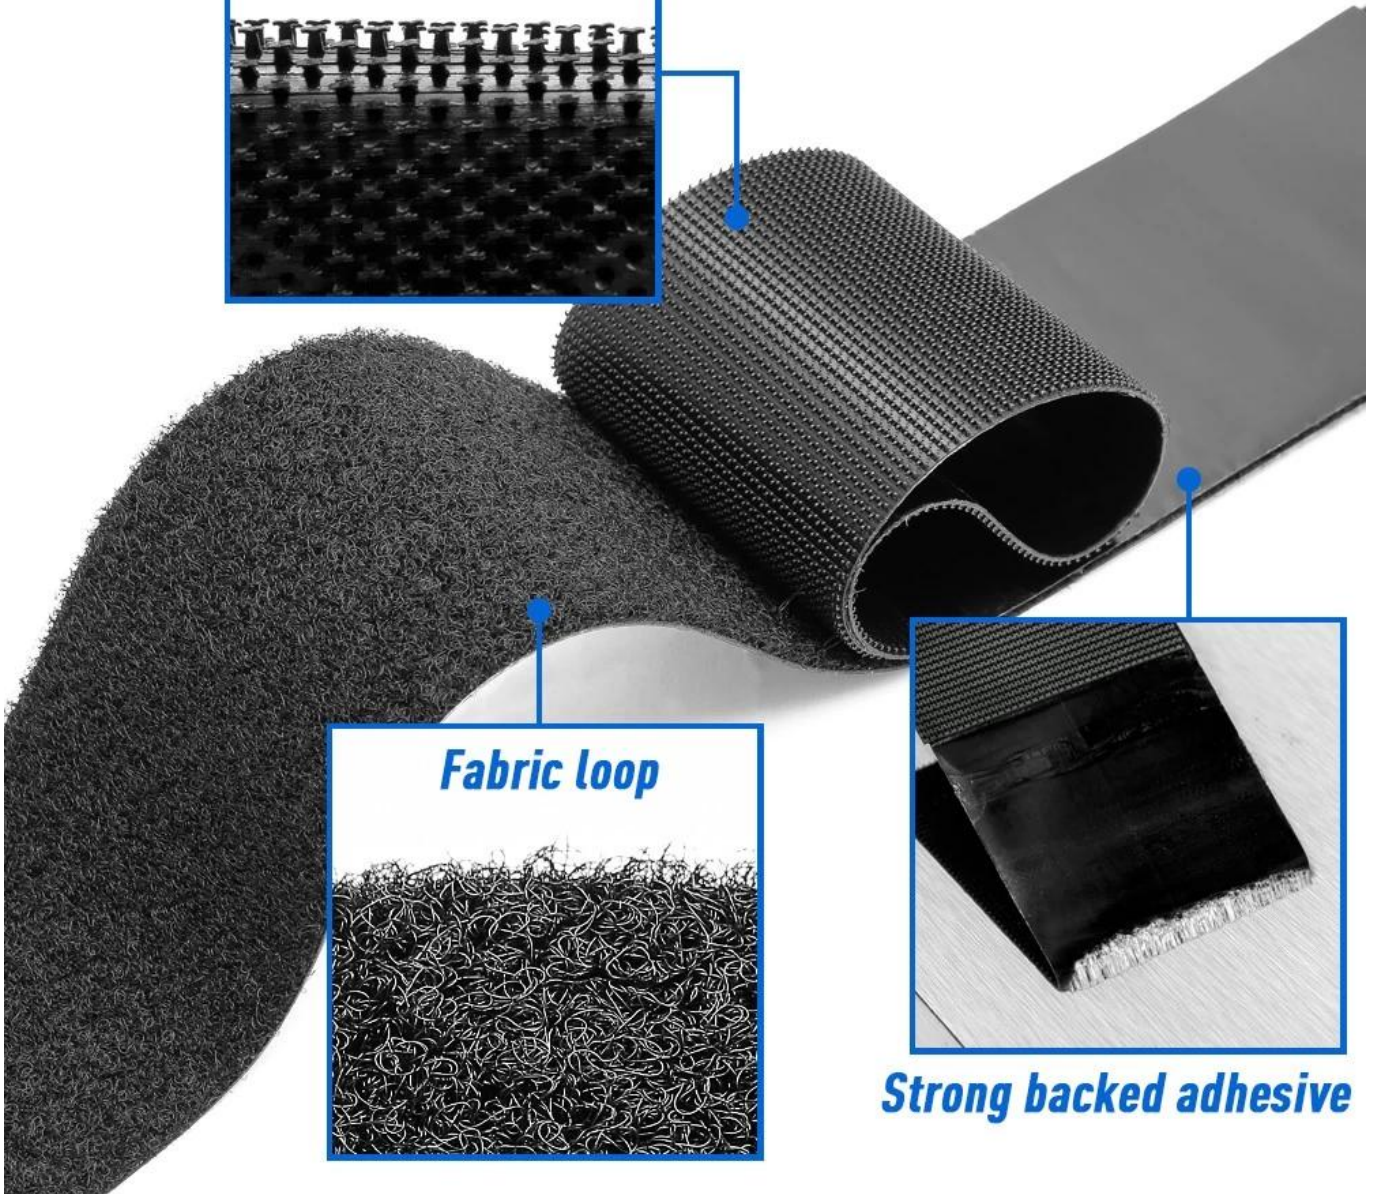

□□□□□□□□□□

STRONG ADHESION

The hook and the loop surface stick to each other, sticking firmly, not easy to pull apart

Injection hook

Dense loop

TRANSPARENT FILM HOOK AND LOOP

No waste edge (hook, loop and glue till all edges)

**RELEASE PAPER
HOOK AND LOOP**

VS

**TRANSPARENT FILM
HOOK AND LOOP**

HOOK TAPE

LOOP TAPE

**INJECTION
HOOK TAPE**

DENSE LOOP

Injection hook

Fabric loop

Strong backed adhesive

NO TRACE STRONG HOOK AND LOOP

Various specifications support customization

Black
5CM

White
5CM

Black
2.5CM

White
2.5CM