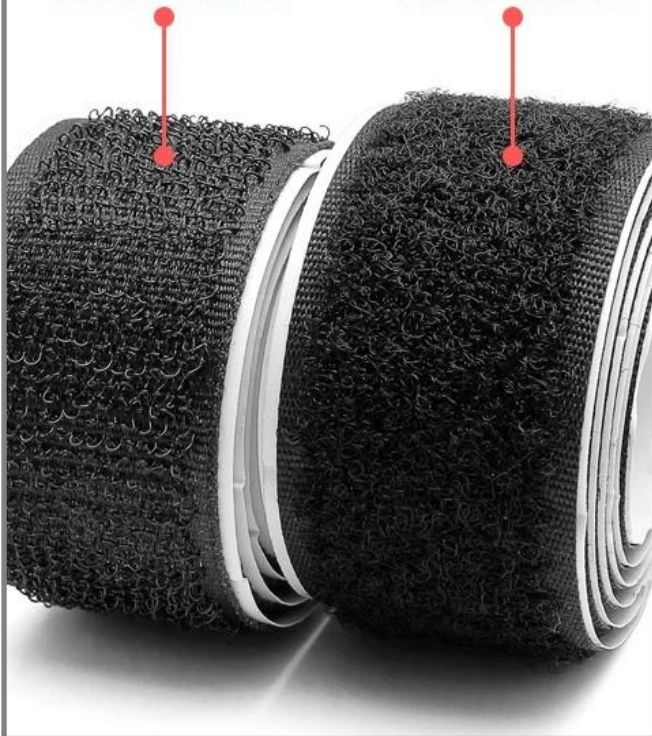

□□□□□□□□□□

STRONG ADHESION

The hook and the loop surface stick to each other, sticking firmly, not easy to pull apart

Injection hook

Dense loop

TRANSPARENT FILM HOOK AND LOOP

No waste edge (hook, loop and glue till all edges)

**RELEASE PAPER
HOOK AND LOOP**

VS

**TRANSPARENT FILM
HOOK AND LOOP**

HOOK TAPE

LOOP TAPE

**INJECTION
HOOK TAPE**

DENSE LOOP

Injection hook

Fabric loop

Strong backed adhesive

NO TRACE STRONG HOOK AND LOOP

Various specifications support customization

Black
5CM

White
5CM

Black
2.5CM

White
2.5CM