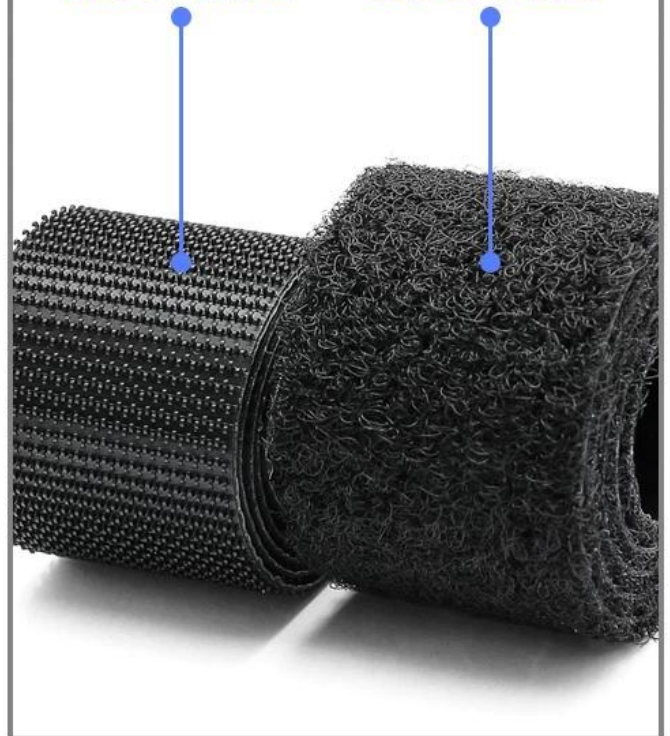

□□□□□□□□□□

STRONG ADHESION

The hook and the loop surface stick to each other, sticking firmly, not easy to pull apart

Injection hook

Dense loop

TRANSPARENT FILM HOOK AND LOOP

No waste edge (hook, loop and glue till all edges)

**RELEASE PAPER
HOOK AND LOOP**

VS

**TRANSPARENT FILM
HOOK AND LOOP**

HOOK TAPE

LOOP TAPE

**INJECTION
HOOK TAPE**

DENSE LOOP

Injection hook

Fabric loop

Strong backed adhesive

NO TRACE STRONG HOOK AND LOOP

Various specifications support customization

Black
5CM

White
5CM

Black
2.5CM

White
2.5CM