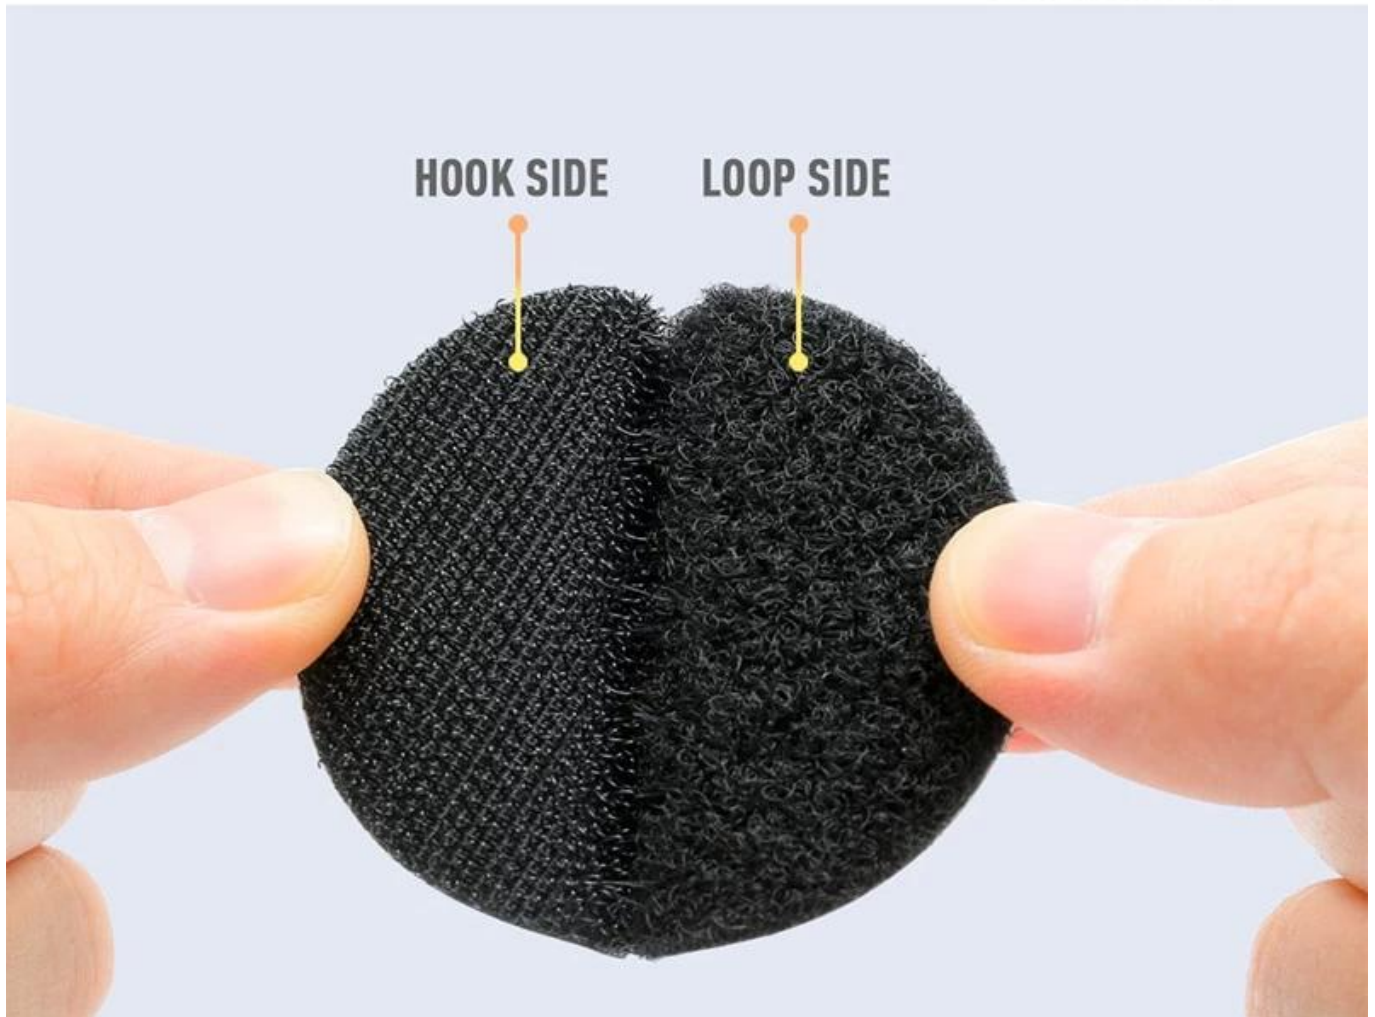

XX
XX
XX
XXXXXXA]B]C]XXXXXXXXXXXXXXXXXXXXXXXXXX/XXXXXXXXXXXXXXXXXXXXXXXXXXXXXXXXXXXX
XXXXXXXXXXXXXXXXXXXXXXXXXXXX

ADHESIVE DIE-CUT HOOK AND LOOP

Round and square shape available
multi size for option

**PRACTICAL
AND SAFE**

**PREVENT BEDSHEET
FROM SLIPPING**

**EASY TO
DISASSEMBLE**

APPLICABLE SCENE

Suitable for many occasions like carpet and chairs

bed sheet

Sofa pad

Carpet

Seat

Interposer

STRONG STICKY

Hook side and loop side stick firmly, hard to pull apart

HOOP AND LOOP FACE

resuable for many times

Usually hook side and loop side use in group, can be pasted repeatedly;
It is suitable for daily home use scenarios such as cloth, wall, floor face, etc.