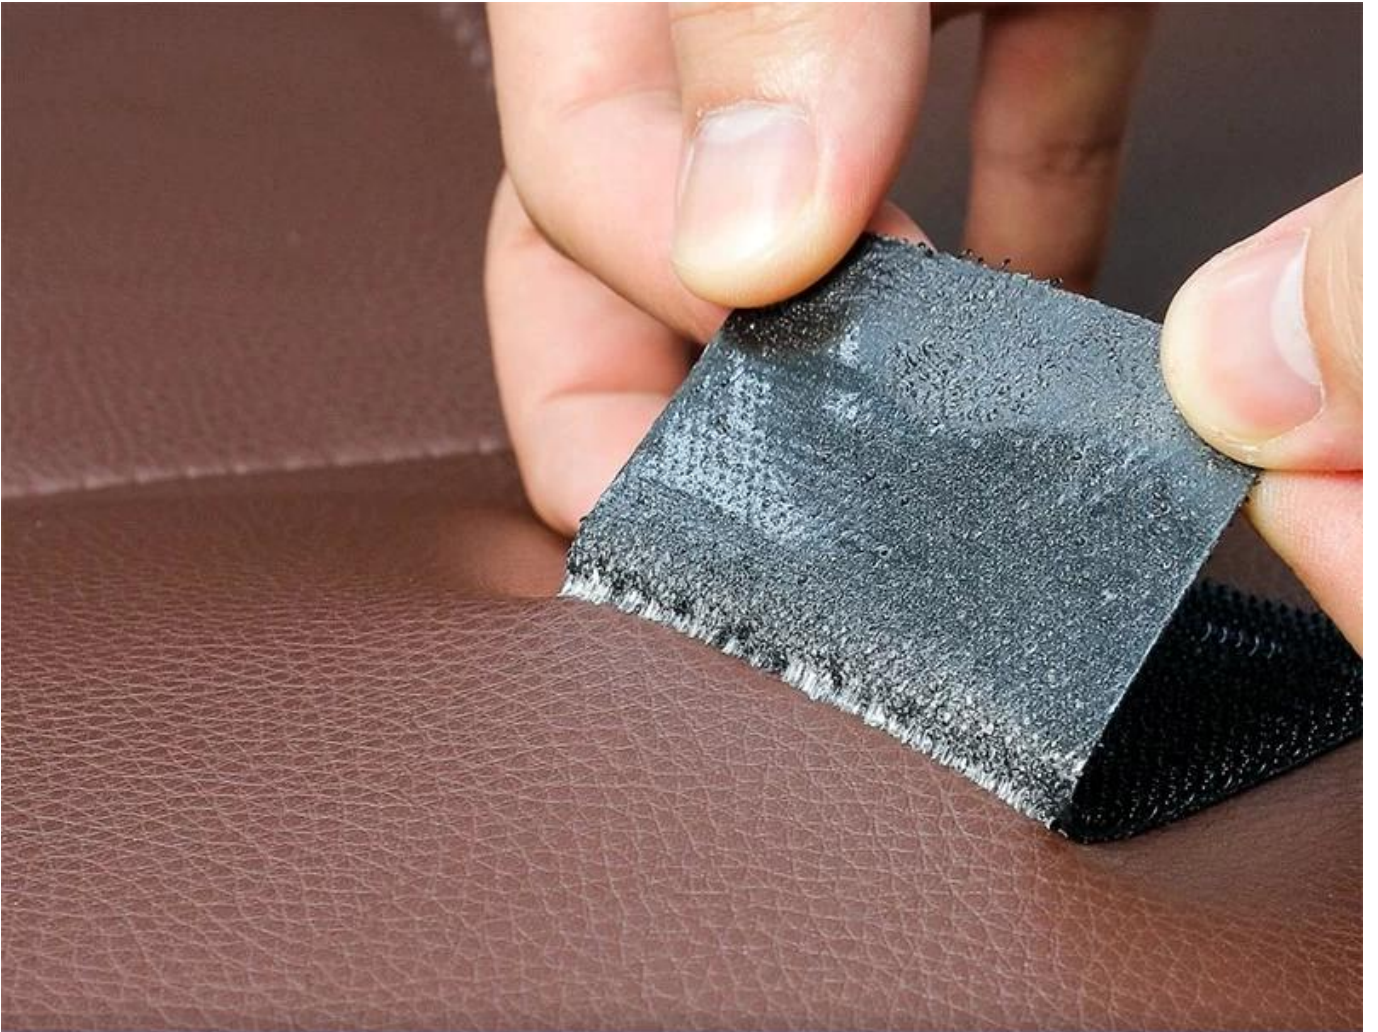

XX
XX
XX
XXXXXXA]B]C]XXXXXXXXXXXXXXXXXXXXXXXXXX/XXXXXXXXXXXXXXXXXXXXXXXXXXXXXXXXXXXX
XXXXXXXXXXXXXXXXXXXXXXXXXXXX

ADHESIVE DIE-CUT HOOK AND LOOP

Round and square shape available
multi size for option

**PRACTICAL
AND SAFE**

**PREVENT BEDSHEET
FROM SLIPPING**

**EASY TO
DISASSEMBLE**

APPLICABLE SCENE

Suitable for many occasions like carpet and chairs

bed sheet

Sofa pad

Carpet

Seat

Interposer

STRONG STICKY

Hook side and loop side stick firmly, hard to pull apart

HOOP AND LOOP FACE

resuable for many times

Usually hook side and loop side use in group, can be pasted repeatedly;
It is suitable for daily home use scenarios such as cloth, wall, floor face, etc.