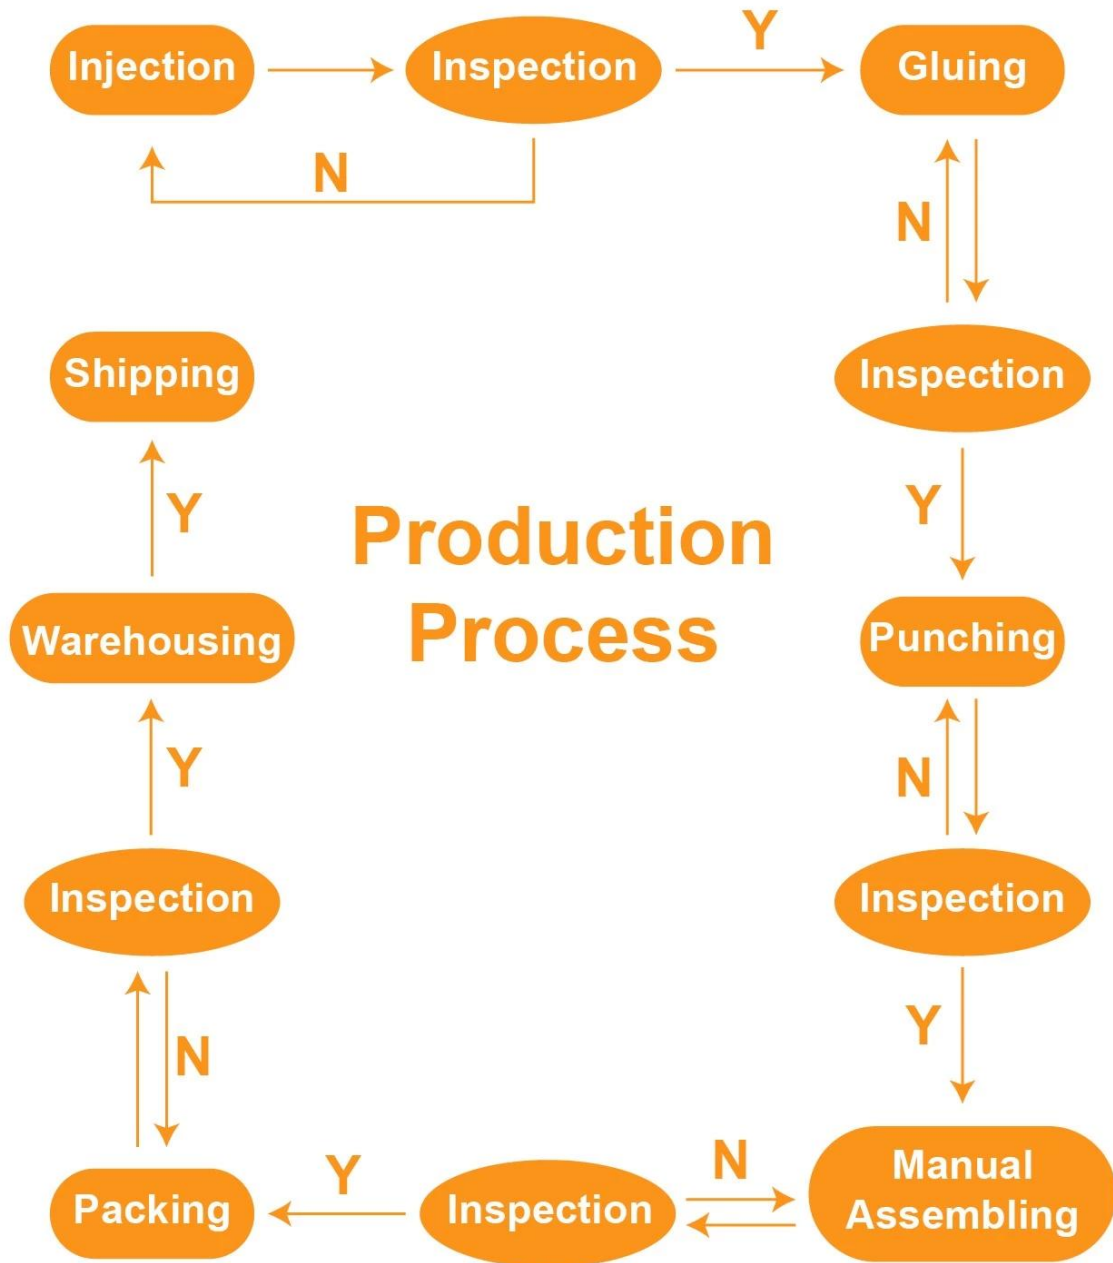

Q

A

Q

A NO

Paypal

Q

A

□□□□□□□□