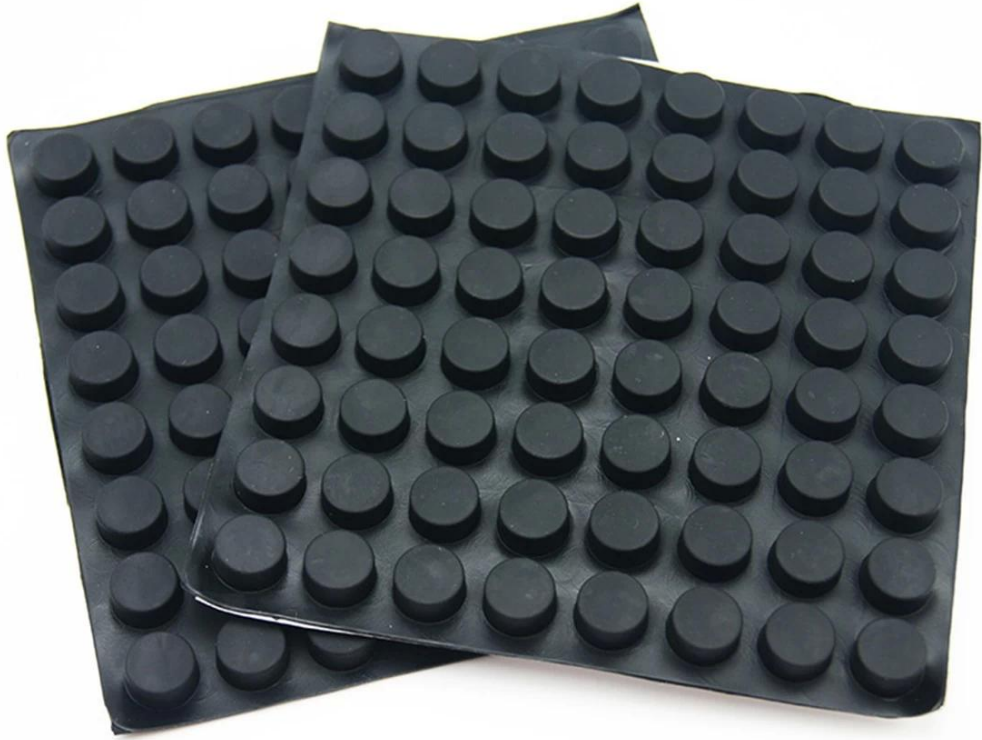

WWW.BALANCE-CHINA.COM
WWW.BALANCE-CHINA.COM