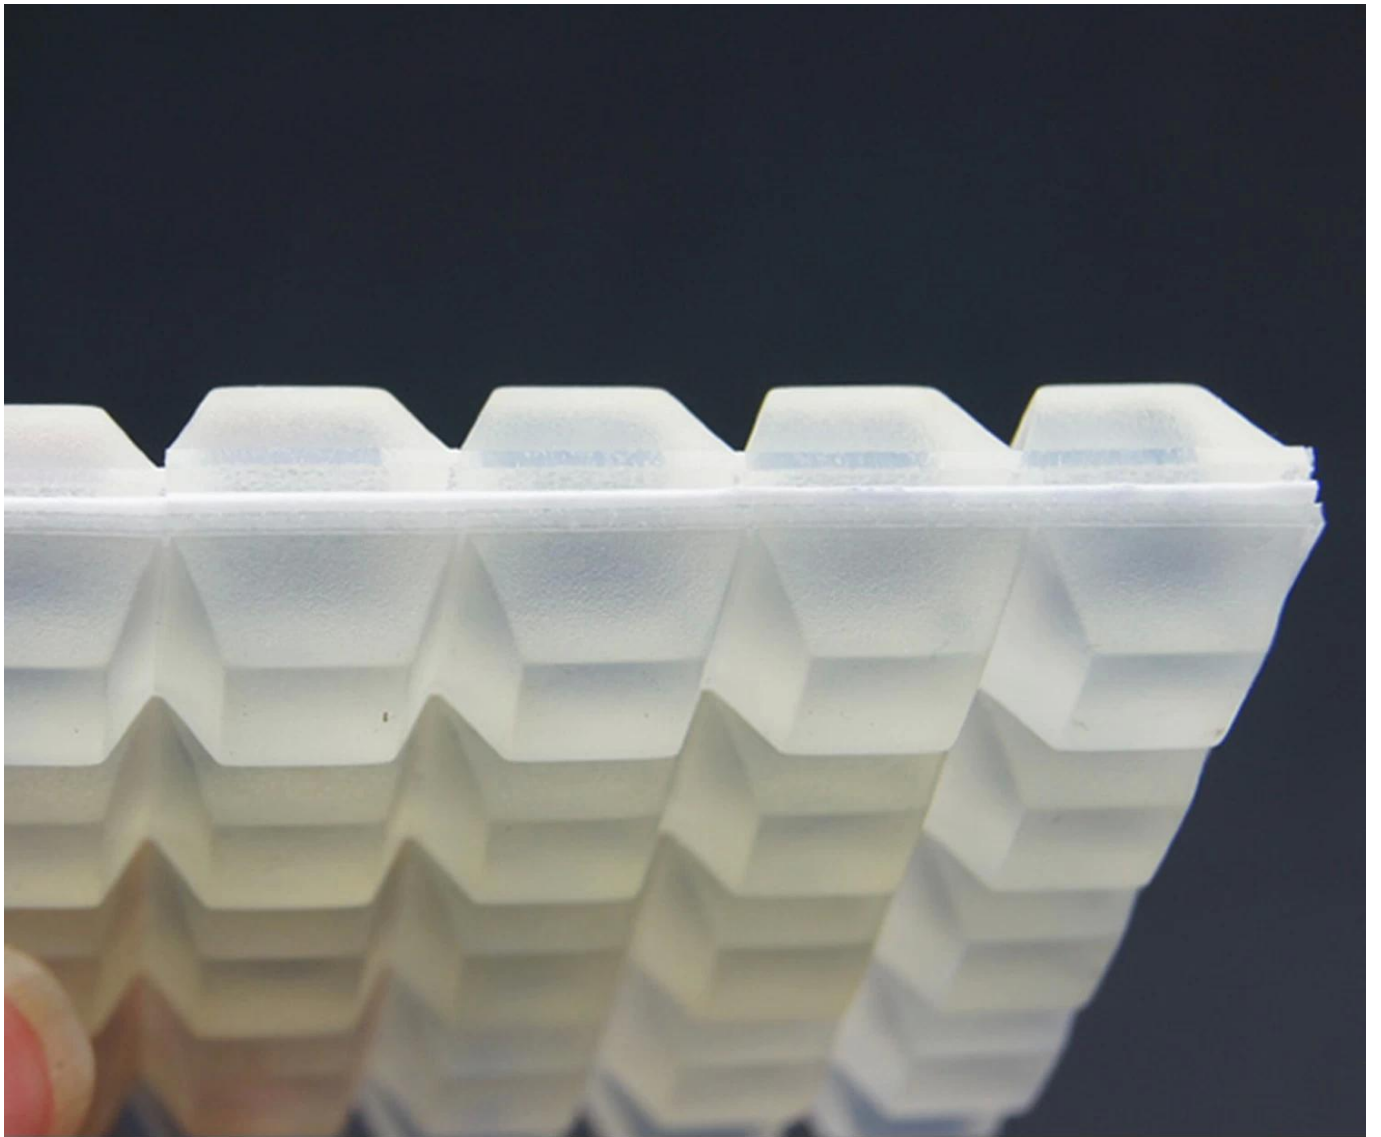

WWW.BALANCE-CHINA.COM
WWW.BALANCE-CHINA.COM