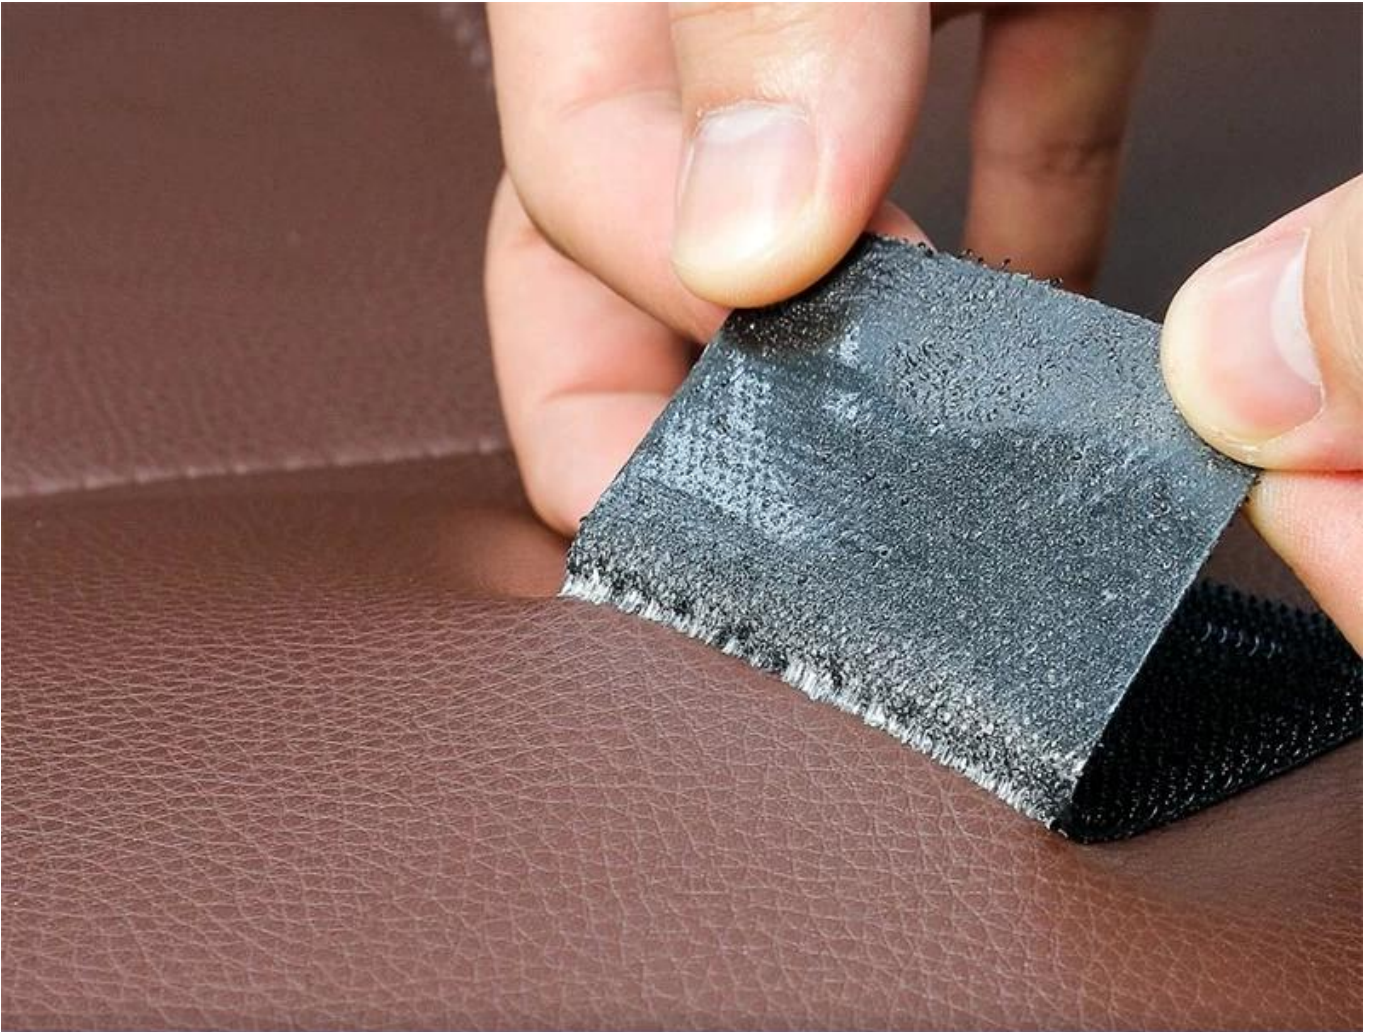

**PRACTICAL
AND SAFE**

**PREVENT BEDSHEET
FROM SLIPPING**

**EASY TO
DISASSEMBLE**

APPLICABLE SCENE

Suitable for many occasions like carpet and chairs

bed sheet

Sofa pad

Carpet

Seat

Interposer

STRONG STICKY

Hook side and loop side stick firmly, hard to pull apart

HOOP AND LOOP FACE

resuable for many times

Usually hook side and loop side use in group, can be pasted repeatedly;
It is suitable for daily home use scenarios such as cloth, wall, floor face, etc.

TEAR OFF WITHOUT TRACE

The machine's glue is smoother and good-sticky, tears off without trace

2005年... Co. 4000...
...
...
...
... SGS.TUV ISO9001 2015 BSCI ...

A 00 000.....000 000 00 000 00000 00000 000 00 000.....000 000 0 00 00 000 Paypal
00 00 00 00 000 000000000 000 00 000 00000