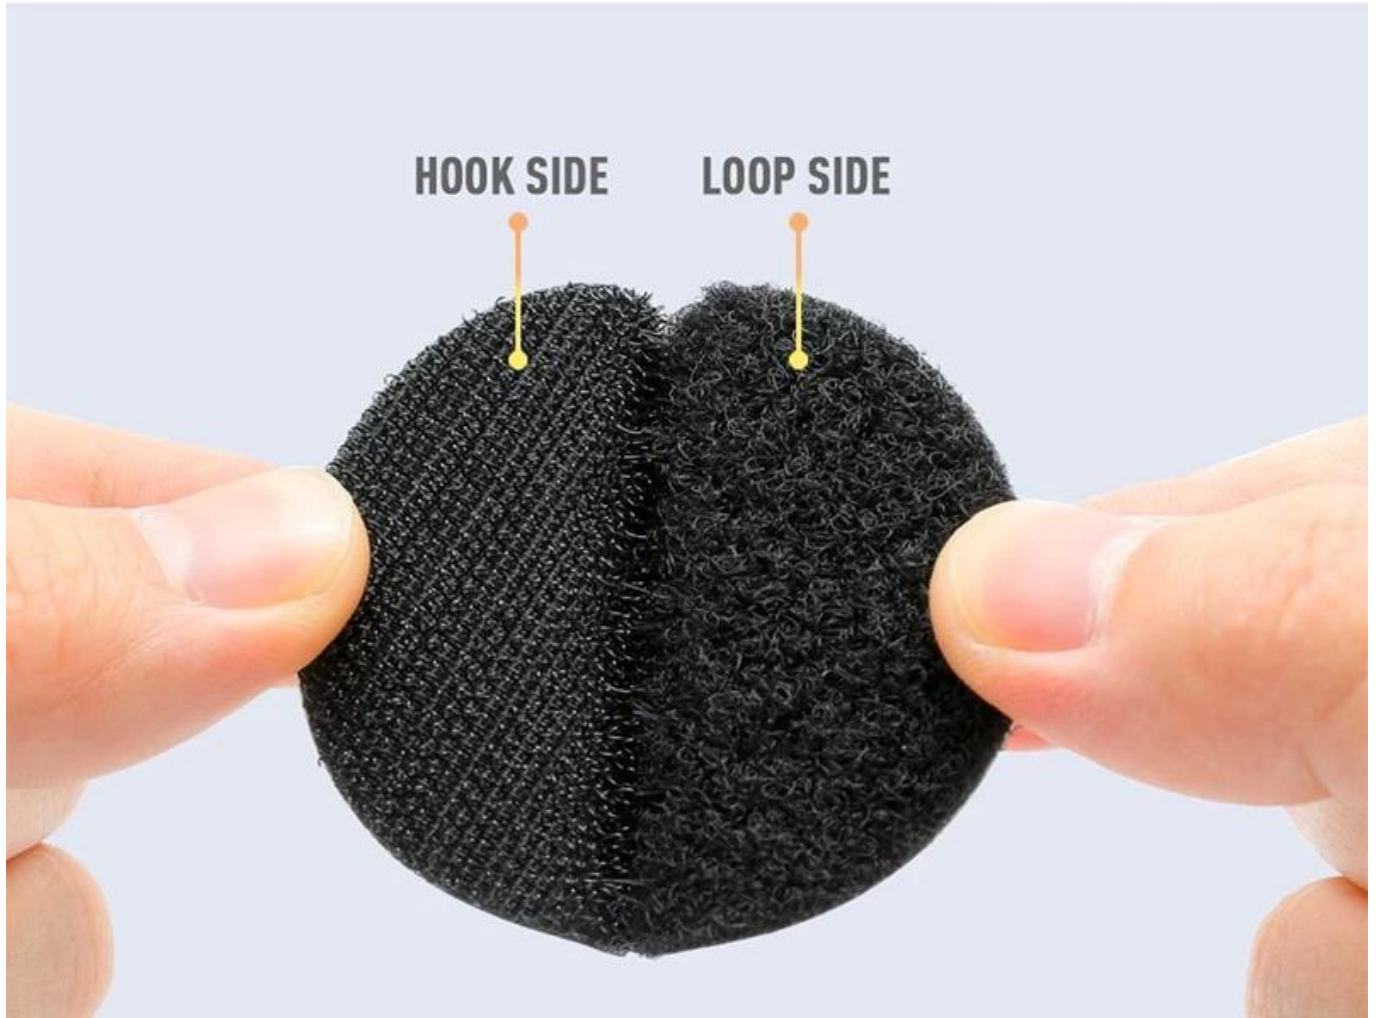

**PRACTICAL
AND SAFE**

**PREVENT BEDSHEET
FROM SLIPPING**

**EASY TO
DISASSEMBLE**

APPLICABLE SCENE

Suitable for many occasions like carpet and chairs

bed sheet

Sofa pad

Carpet

Seat

Interposer

STRONG STICKY

Hook side and loop side stick firmly, hard to pull apart

HOOP AND LOOP FACE

resuable for many times

Usually hook side and loop side use in group, can be pasted repeatedly;
It is suitable for daily home use scenarios such as cloth, wall, floor face, etc.

TEAR OFF WITHOUT TRACE

The machine's glue is smoother and good-sticky, tears off without trace

2005年... Co. 4000...
...
...
...
... SGS.TUV ISO9001 2015 BSCI ...

A 00 000.....000 000 00 000 00000 00000 000 00 000.....000 000 0 00 00 000 Paypal
00 00 00 00 000 000000000 000 00 000 00000