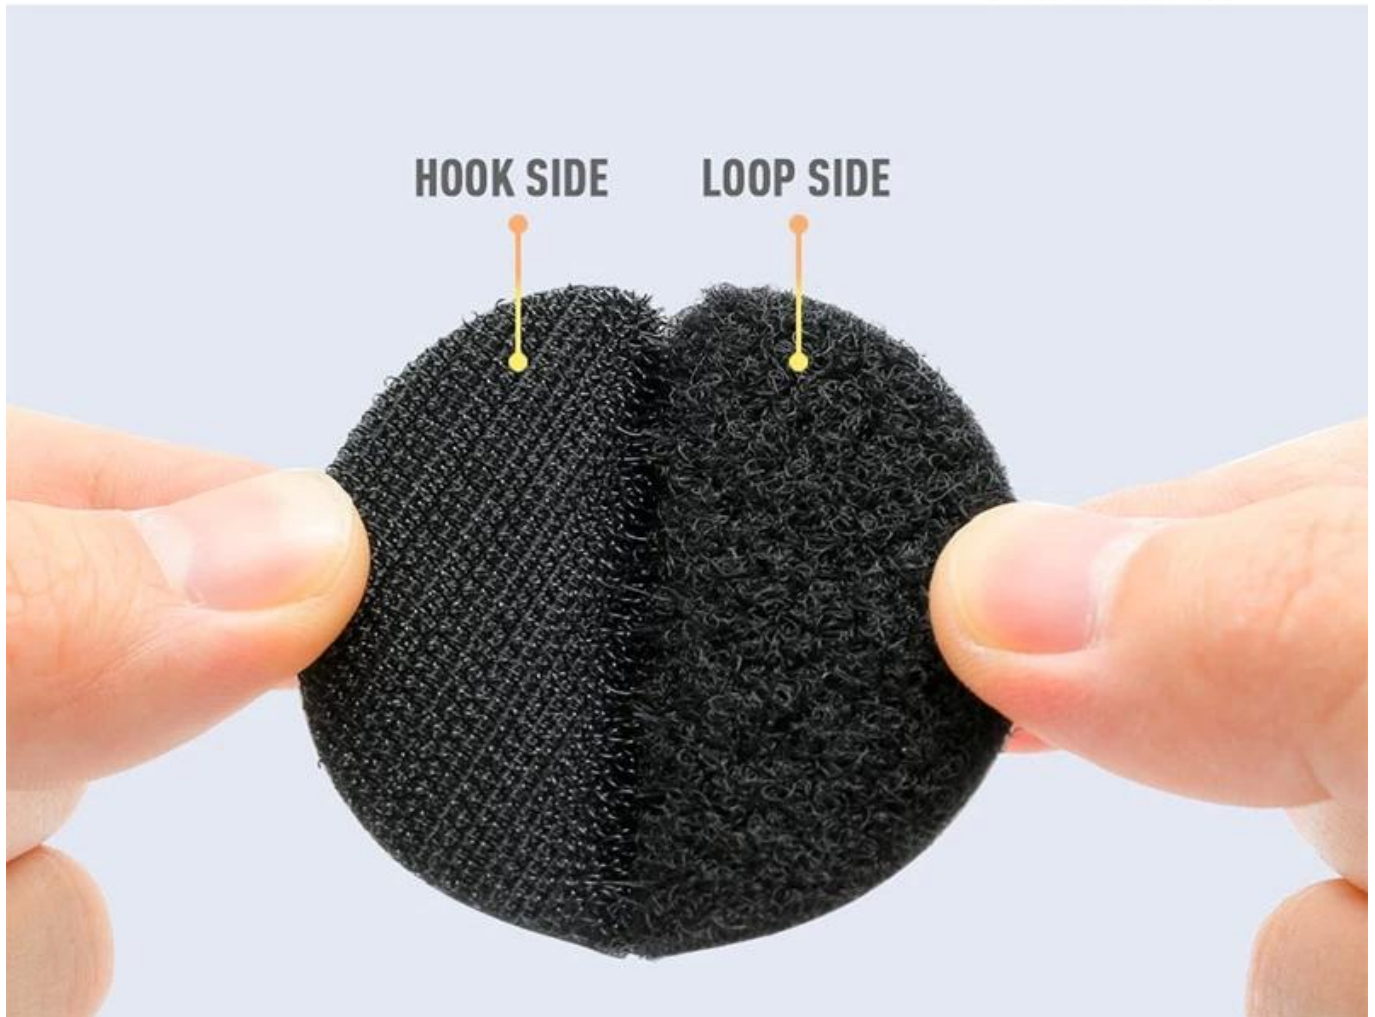

**PRACTICAL  
AND SAFE**

**PREVENT BEDSHEET  
FROM SLIPPING**

**EASY TO  
DISASSEMBLE**

# **STRONG STICKY**

Hook side and loop side stick firmly, hard to pull apart

# HOOP AND LOOP FACE

**resuable for many times**

Usually hook side and loop side use in group, can be pasted repeatedly;  
It is suitable for daily home use scenarios such as cloth, wall, floor face, etc.