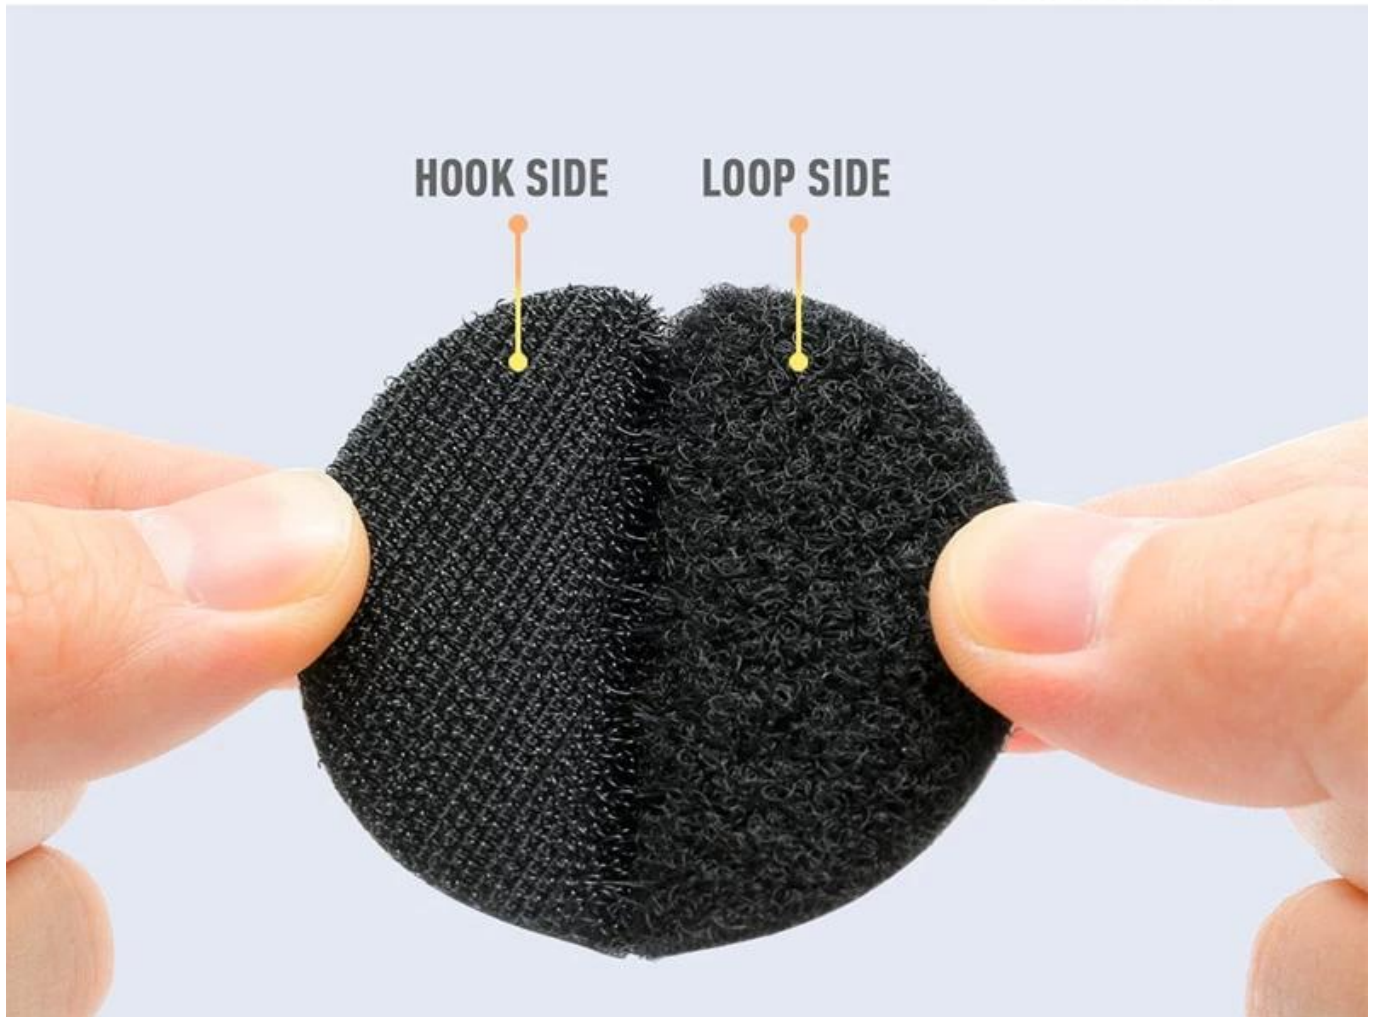

**PRACTICAL  
AND SAFE**

**PREVENT BEDSHEET  
FROM SLIPPING**

**EASY TO  
DISASSEMBLE**

# **STRONG STICKY**

Hook side and loop side stick firmly, hard to pull apart

# HOOP AND LOOP FACE

**resuable for many times**

Usually hook side and loop side use in group, can be pasted repeatedly;  
It is suitable for daily home use scenarios such as cloth, wall, floor face, etc.

## TEAR OFF WITHOUT TRACE

The machine's glue is smoother and good-sticky, tears off without trace