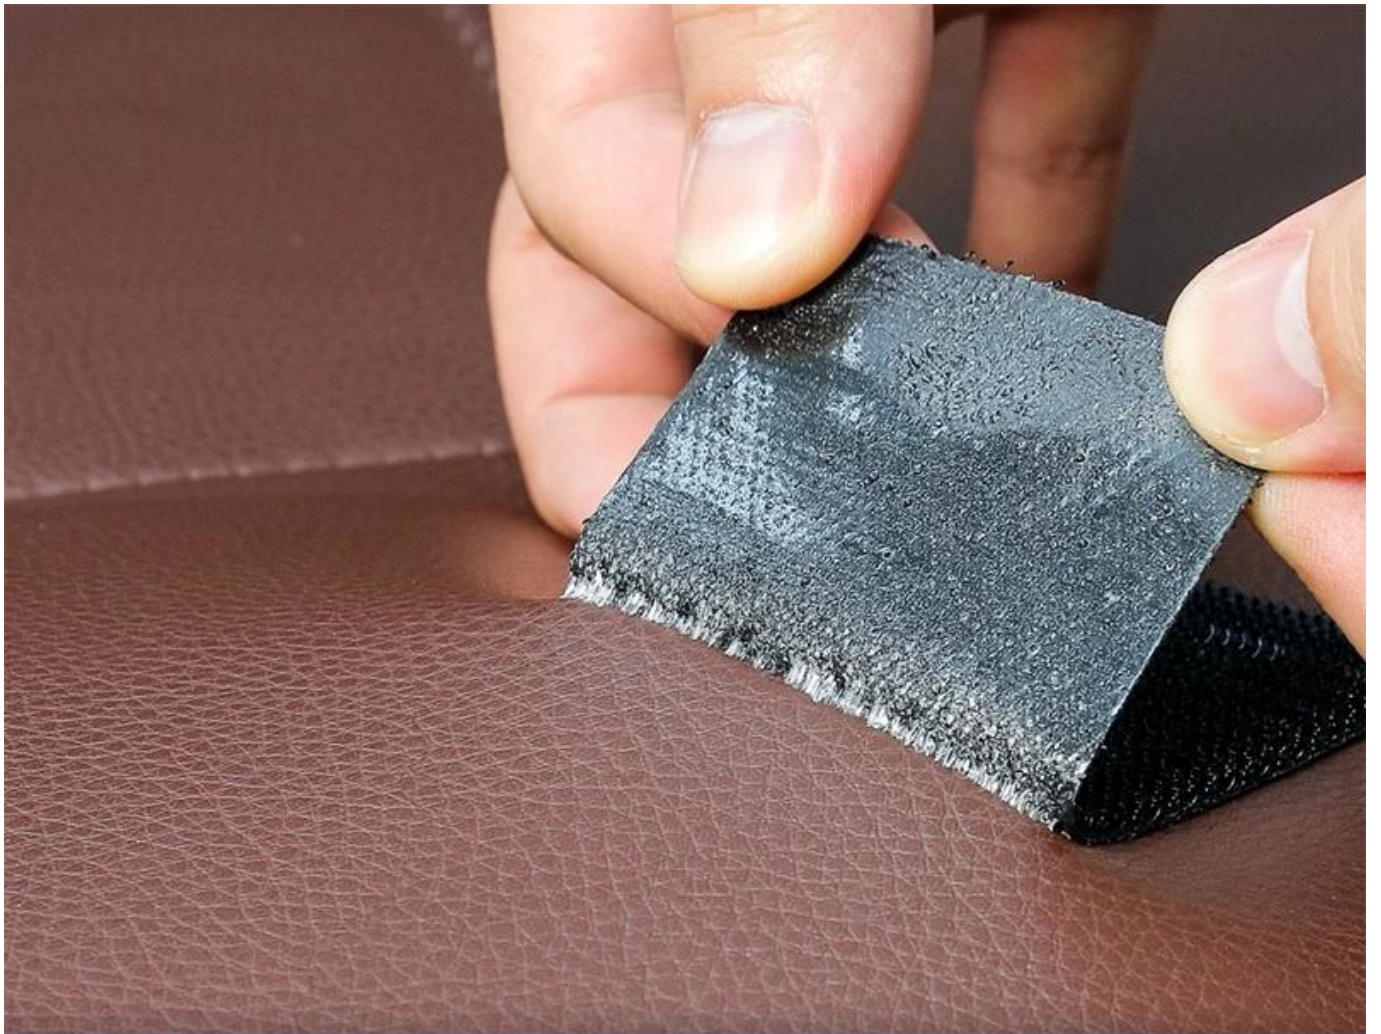

# **STRONG STICKY**

Hook side and loop side stick firmly, hard to pull apart

# HOOP AND LOOP FACE

**resuable for many times**

Usually hook side and loop side use in group, can be pasted repeatedly;  
It is suitable for daily home use scenarios such as cloth, wall, floor face, etc.

## TEAR OFF WITHOUT TRACE

The machine's glue is smoother and good-sticky, tears off without trace