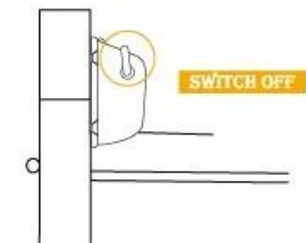

How to use

● The lock can be closed if you do not need it.