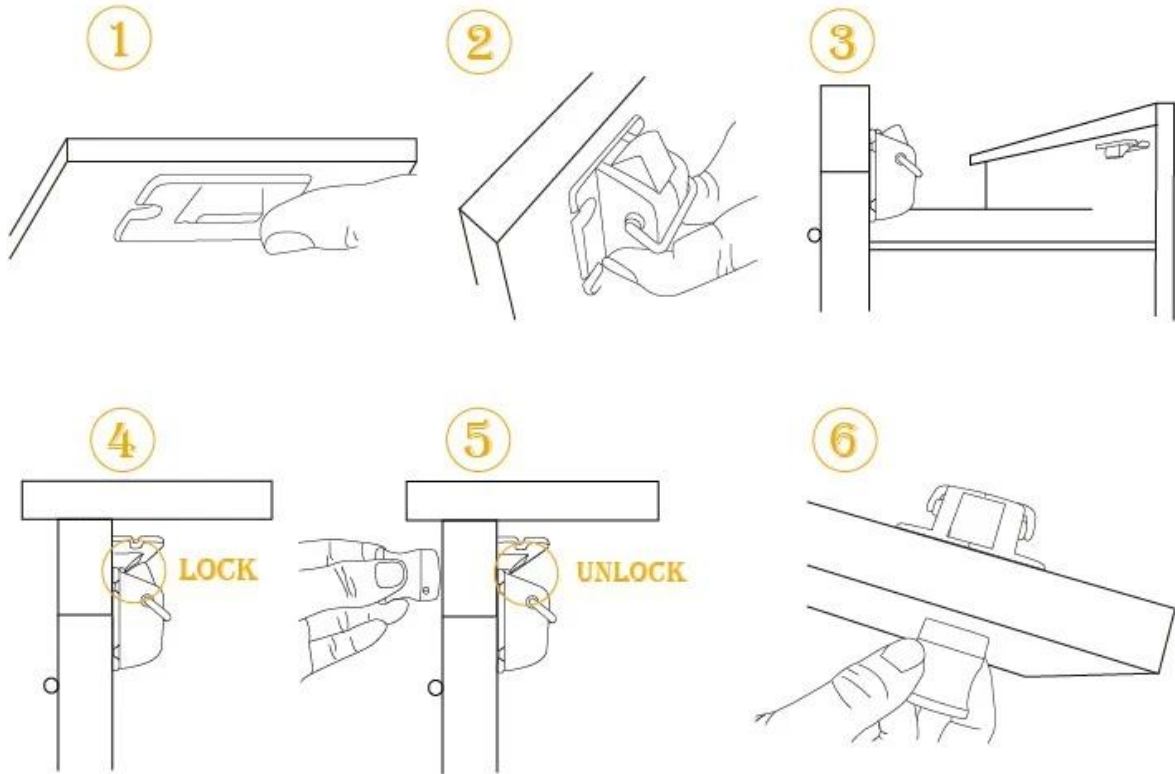

How to use

● The lock can be closed if you do not need it.