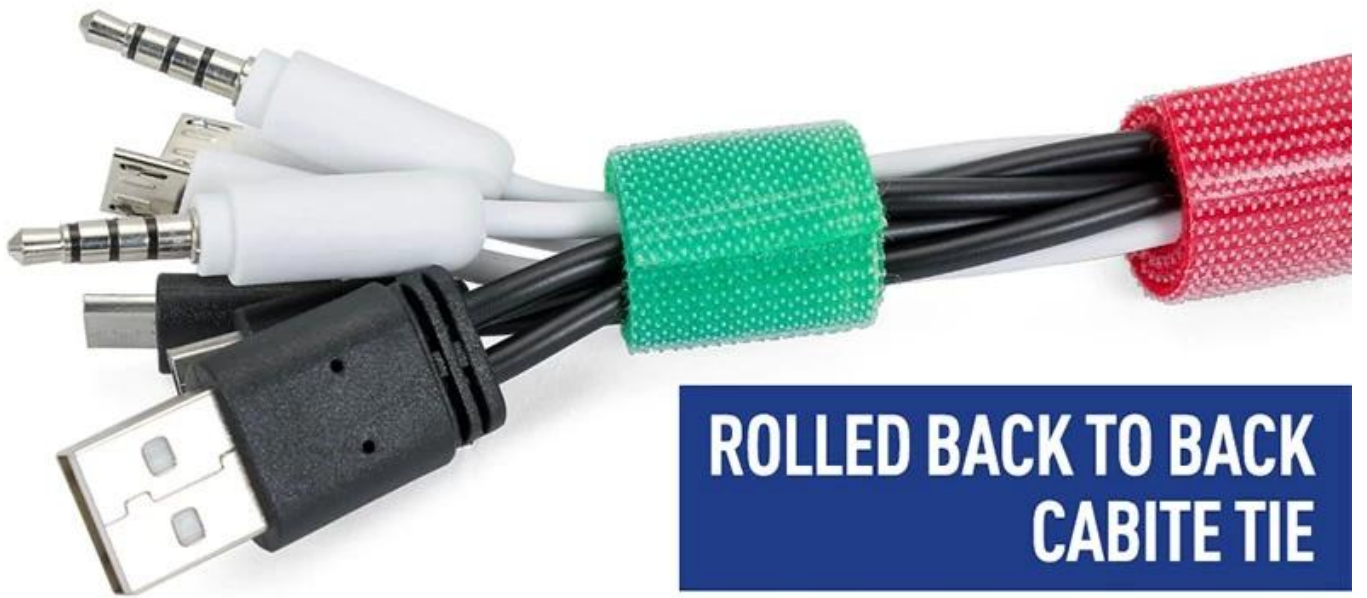

COLORFUL LIFE, MORE THAN ONE COLOR

Six colors for selection, it can meet different needs.

ROLLED BACK TO BACK CABITE TIE

Hook and loop separated
are easy to bind and high
adhesion

EASY AND SIMPLE TO USE STORED IN THE "FIRST LINE"

The "scavenger" in the messy wire, one cut, one wrap, one
paste is convenient and quick

EASY FOR WIRES MANAGEMENT

Say goodbye to clutter, organized spaces,
and more comfortable life

Ear phone cable

Power cable