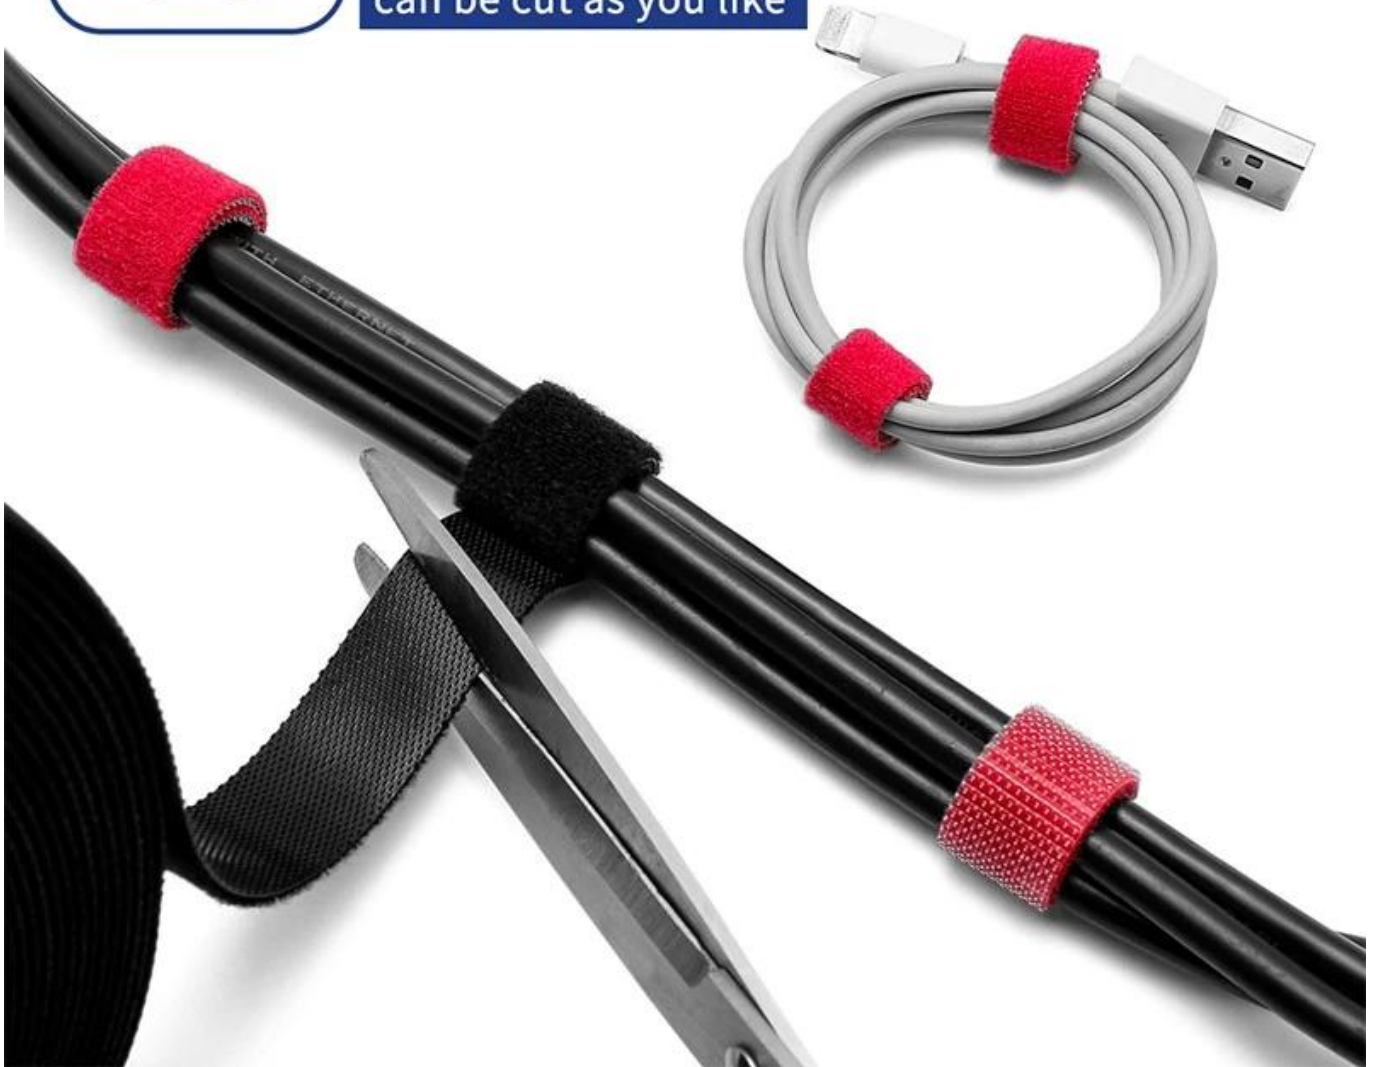

2005年10月1日、株式会社Co.が4000名以上の社員を擁する企業として創業し、
製品開発、生産、販売、アフターサービス、物流、営業、マーケティング、人事、総務、財務、
法務、IT、環境、社会貢献、など、あらゆる分野で活躍しています。...製品開発、生産、販売、
アフターサービス、物流、営業、マーケティング、人事、総務、財務、法務、IT、環境、
社会貢献、など、あらゆる分野で活躍しています。 BSCI、ISO9001、SGSの認証を取得し、
品質管理、生産管理、環境管理、社会貢献、など、あらゆる分野で活躍しています。