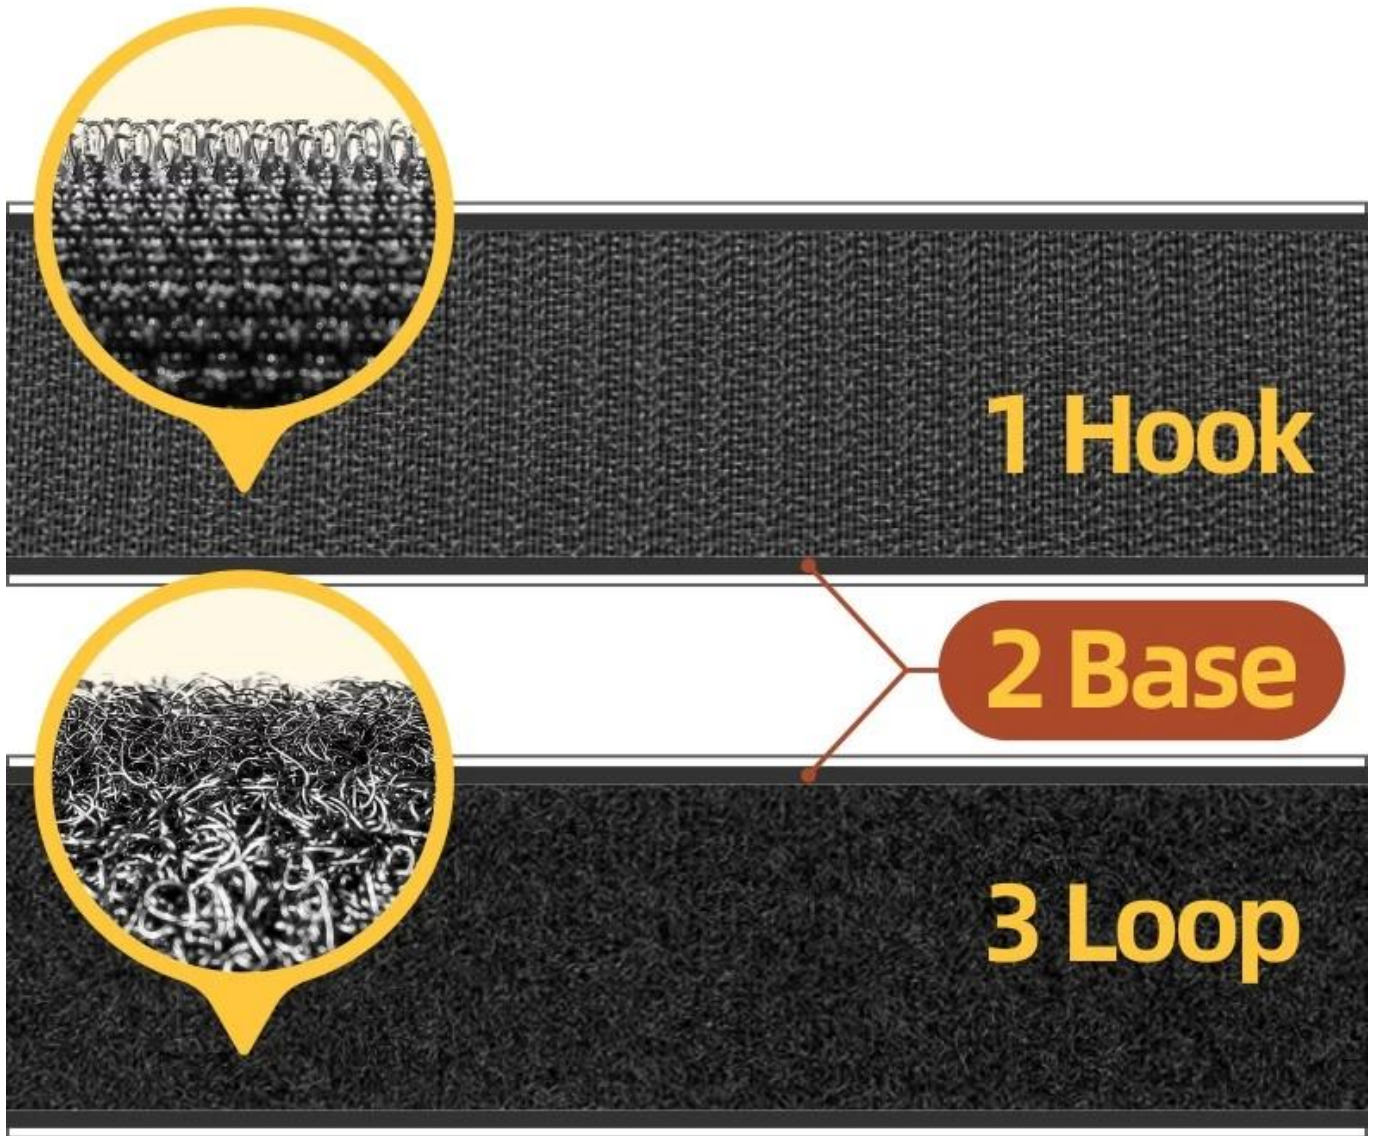

After more than 100 times close and open, our hook and loop tape still keep the same. Because both hook and loop surface are nylon.

Another loop surfaces have been pulled apart, which greatly reduces the adhesion, because only the hook surface is nylon.

Lychee Leather

TIPS

Better results after 72 hours of pasting

Material selection

Quality	Grade A	Grade B	Grade C	Grade D
Material	1, 2, 3 Nylon	1, 3 Nylon	1 Nylon	1, 2, 3 Polyester
Peeling Strength	Strong	Great	General	Poor
Durability	Strong	Great	General	Poor
Texture	Strong	Great	General	Poor
Paste times	Most	Great	General	Less