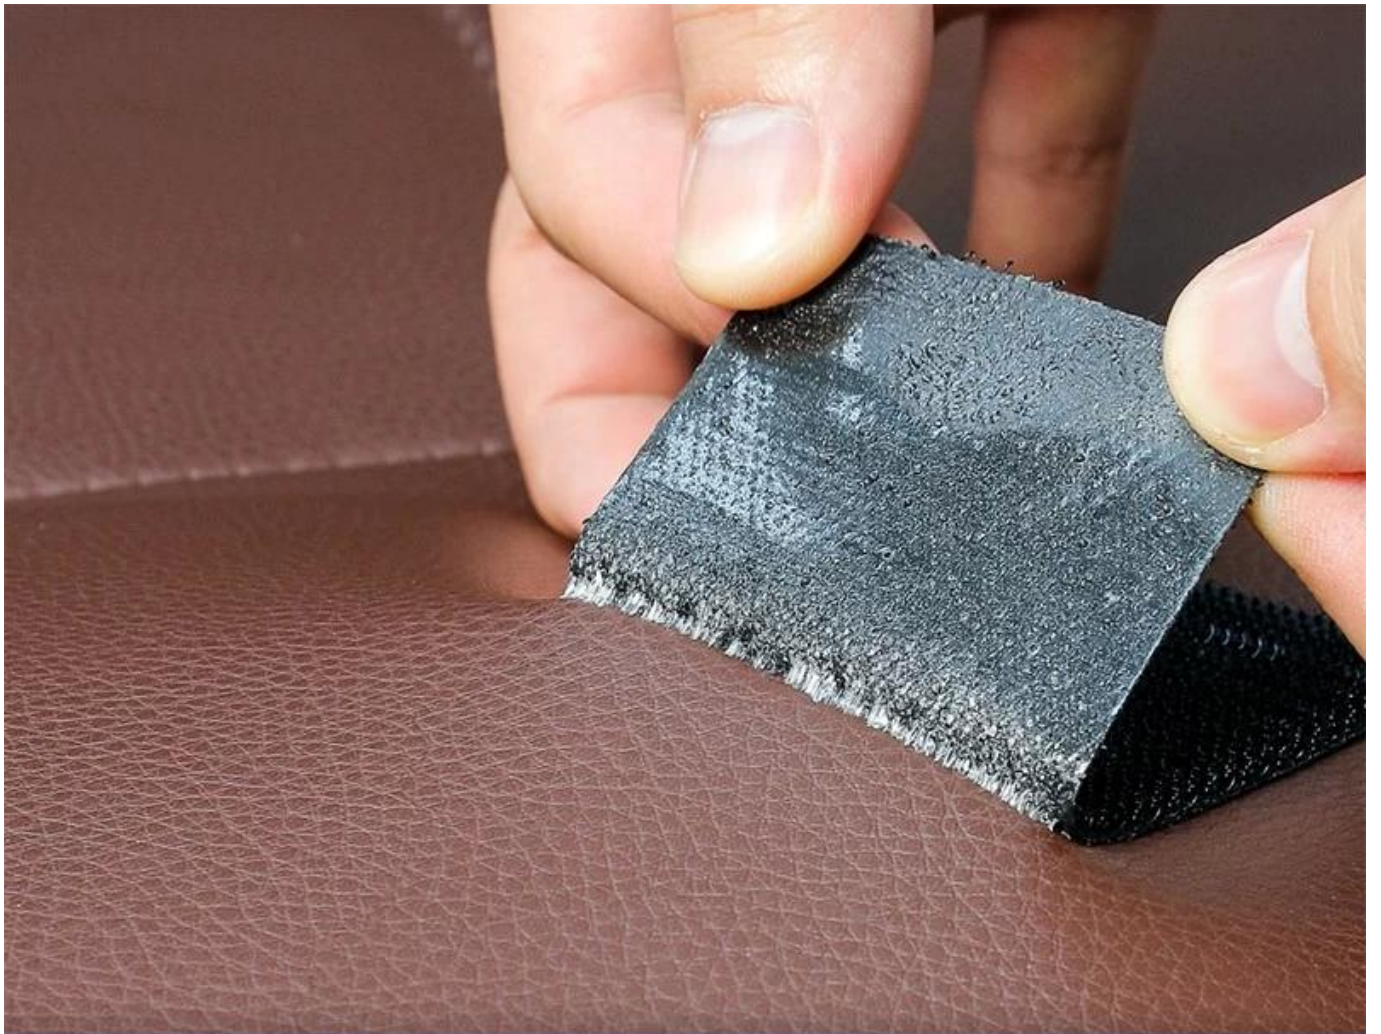

Mousse et attaches étiquettes de fixation rondes durables pièces de monnaie blanches colorées cercle pièce auto-adhésive transparent crochet et boucle cercles points

[Point de crochet et de boucle adhésif](#) avec de la colle fonctionne parfaitement pour un usage domestique, bureau, garage, artisanat, etc. tout ce que vous pouvez imaginer.

ADHESIVE DIE-CUT HOOK AND LOOP

Round and square shape available multi size for option

**PRACTICAL
AND SAFE**

**PREVENT BEDSHEET
FROM SLIPPING**

**EASY TO
DISASSEMBLE**

APPLICABLE SCENE

Suitable for many occasions like carpet and chairs

bed sheet

Sofa pad

Carpet

Seat

Interposer

STRONG STICKY

Hook side and loop side stick firmly, hard to pull apart

HOOP AND LOOP FACE

resuable for many times

Usually hook side and loop side use in group, can be pasted repeatedly;
It is suitable for daily home use scenarios such as cloth, wall, floor face, etc.

TEAR OFF WITHOUT TRACE

The machine's glue is smoother and good-sticky, tears off without trace