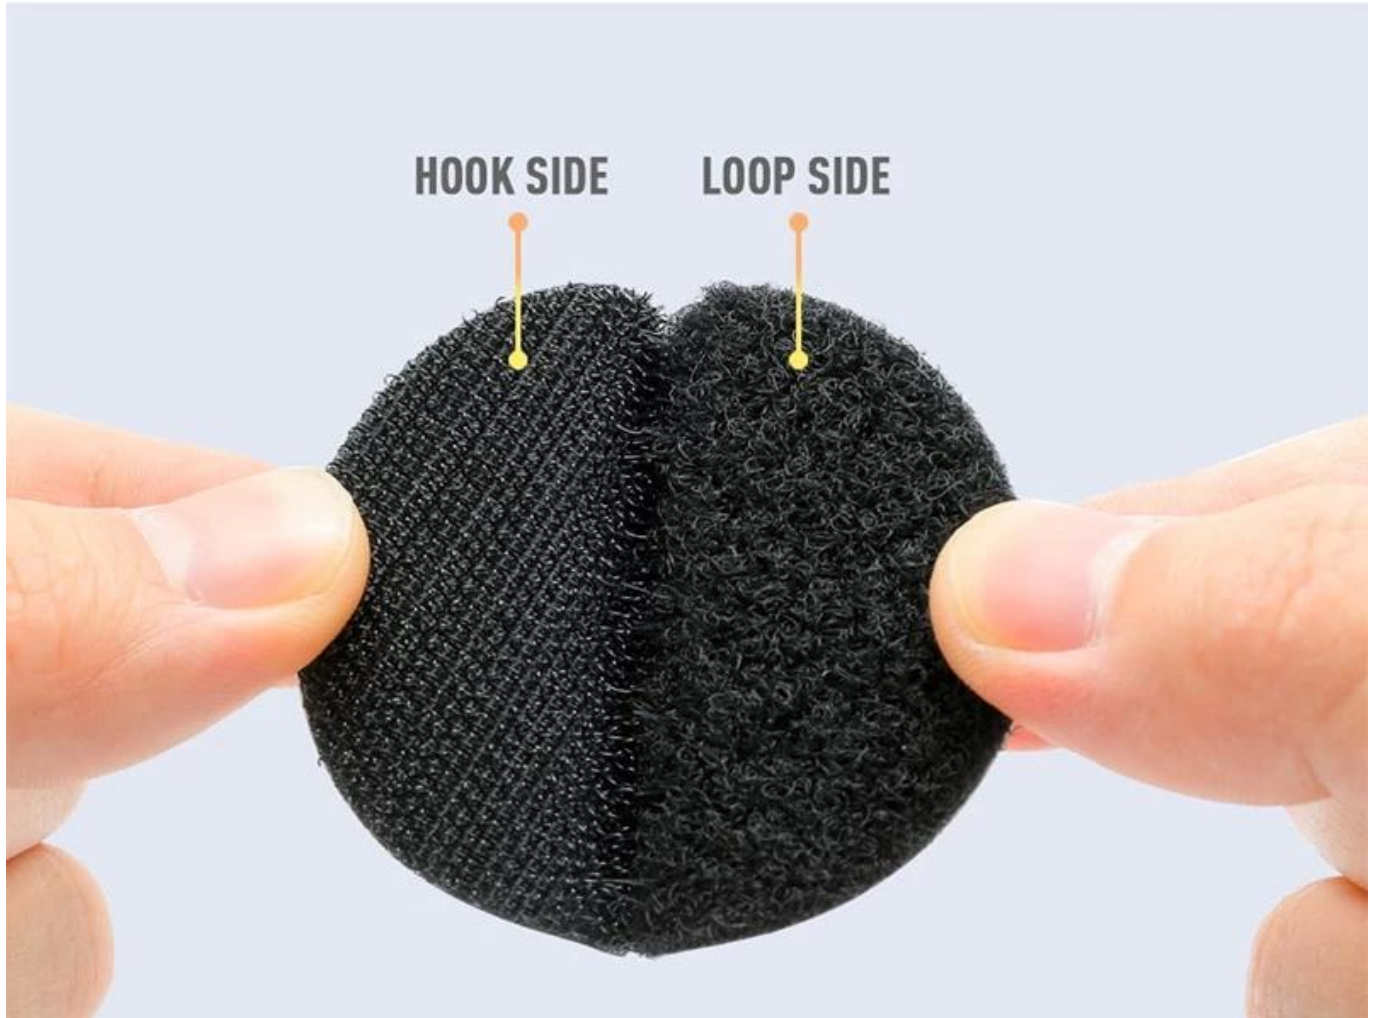

Mousse et attaches étiquettes de fixation rondes durables pièces de monnaie blanches colorées cercle pièce auto-adhésive transparent crochet et boucle cercles points

[Point de crochet et de boucle adhésif](#) avec de la colle fonctionne parfaitement pour un usage domestique, bureau, garage, artisanat, etc. tout ce que vous pouvez imaginer.

ADHESIVE DIE-CUT HOOK AND LOOP

Round and square shape available multi size for option

**PRACTICAL
AND SAFE**

**PREVENT BEDSHEET
FROM SLIPPING**

**EASY TO
DISASSEMBLE**

APPLICABLE SCENE

Suitable for many occasions like carpet and chairs

bed sheet

Sofa pad

Carpet

Seat

Interposer

STRONG STICKY

Hook side and loop side stick firmly, hard to pull apart

HOOP AND LOOP FACE

resuable for many times

Usually hook side and loop side use in group, can be pasted repeatedly;
It is suitable for daily home use scenarios such as cloth, wall, floor face, etc.

TEAR OFF WITHOUT TRACE

The machine's glue is smoother and good-sticky, tears off without trace