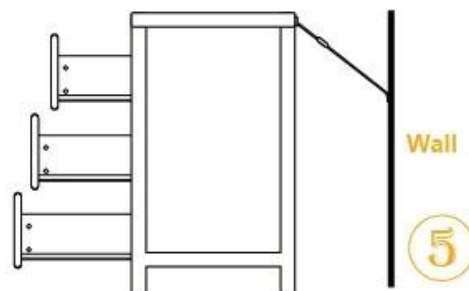

Wall

Preguntas más frecuentes

P: ¿Cómo puedo obtener su precio?

R: Por favor díganos qué producto usted necesita, nombre del artículo, color, tamaño, Cantidad, demandas sobre el paquete. Le enviaremos nuestra cotización CUANTO ANTES.

P: ¿Puedo pedir una muestra?

R: Sí, muestra gratuita disponible (tamaño normal). También proporcionamos la muestra con diseño customized.