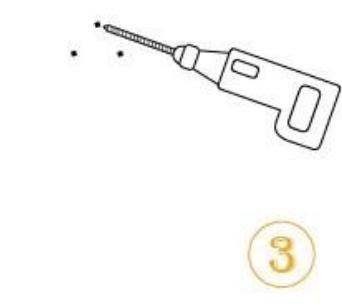

La forma correcta de usarlo.

How to use

Furniture

Wall

Wall

Wall

Wall

Preguntas más frecuentes

P: ¿Cómo puedo obtener su precio?

R: Por favor díganos qué producto usted necesita, nombre del artículo, color, tamaño, Cantidad, demandas sobre el paquete. Le enviaremos nuestra cotización CUANTO ANTES.

P: ¿Puedo pedir una muestra?

R: Sí, muestra gratuita disponible (tamaño normal). También proporcionamos la muestra con diseño customized.