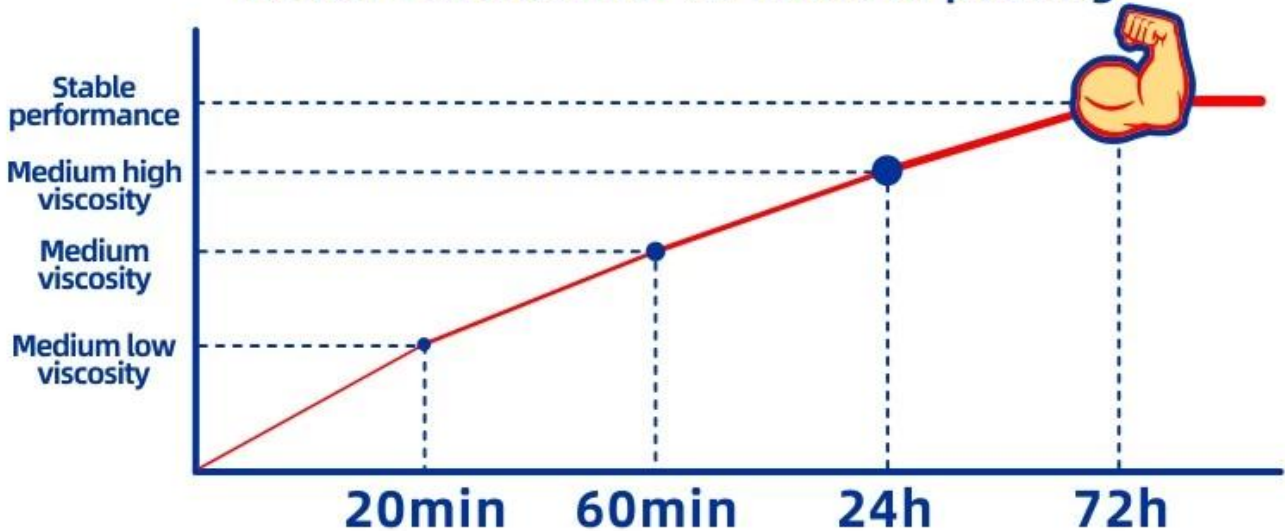

Lychee Leather

TIPS

Better results after 72 hours of pasting

Material selection

Quality	Grade A	Grade B	Grade C	Grade D
Material	1, 2, 3 Nylon	1, 3 Nylon	1 Nylon	1, 2, 3 Polyester
Peeling Strength	Strong	Great	General	Poor
Durability	Strong	Great	General	Poor
Texture	Strong	Great	General	Poor
Paste times	Most	Great	General	Less