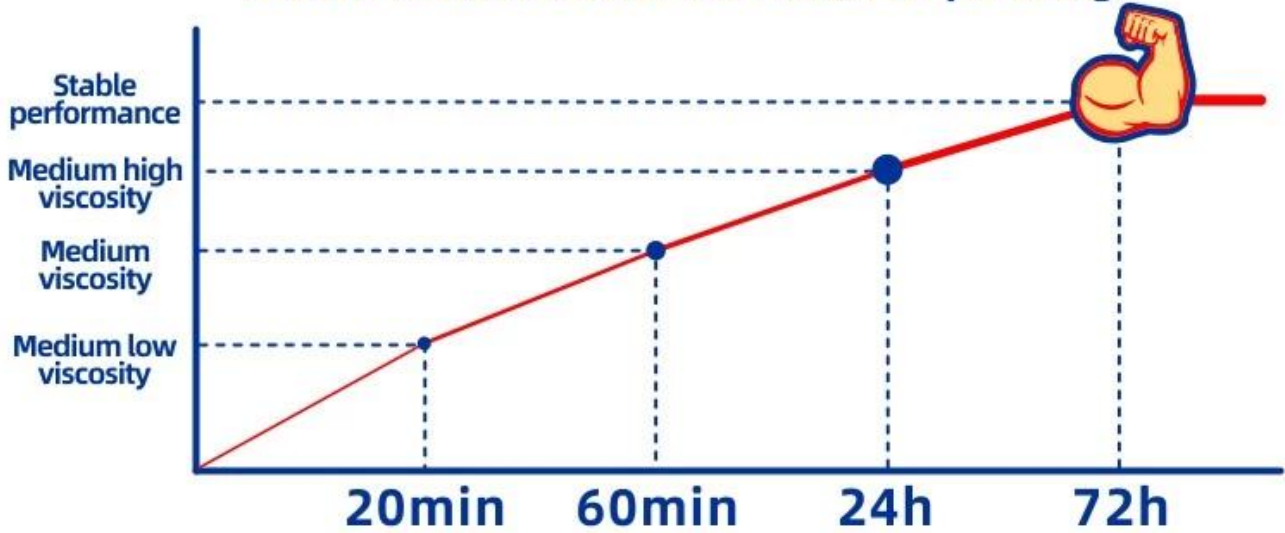

Each felt pad after peeling off is perfect, beautiful and tight

The felt pad after peeling off is irregular and the felt is loose

We can make LOGO on the product to make your product special

TIPS

Better results after 72 hours of pasting